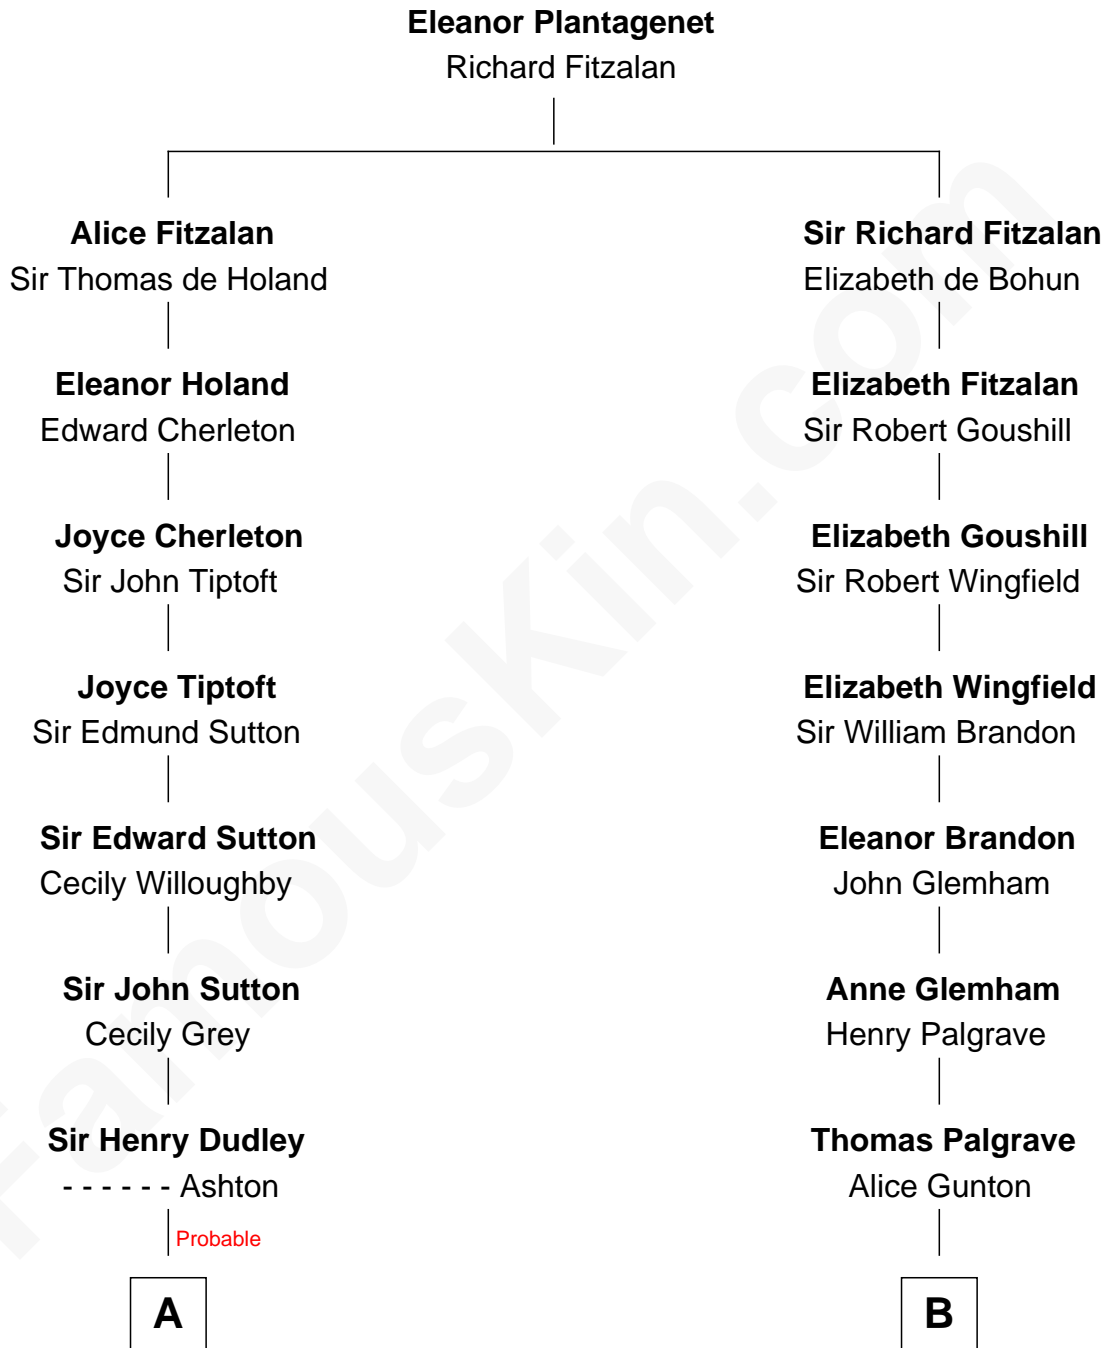

# FamousKin.com Relationship Chart of

**Alan Ladd**  
*Movie Actor*

19th cousin 1 time removed of

**George H. W. Bush**  
*41st U.S. President*

**C**

**Oscar F. Ladd**  
Julia Henrietta Meigs

**Alan Harwood Ladd**  
Selina Raleigh

**Alan Ladd**  
*Movie Actor*

**D**

**Harriet Eleanor Fay**  
Rev. James Smith Bush

**Samuel Prescott Bush**  
Flora Sheldon

**Prescott Sheldon Bush**  
Dorothy Wear Walker

**George H. W. Bush**  
*41st U.S. President*