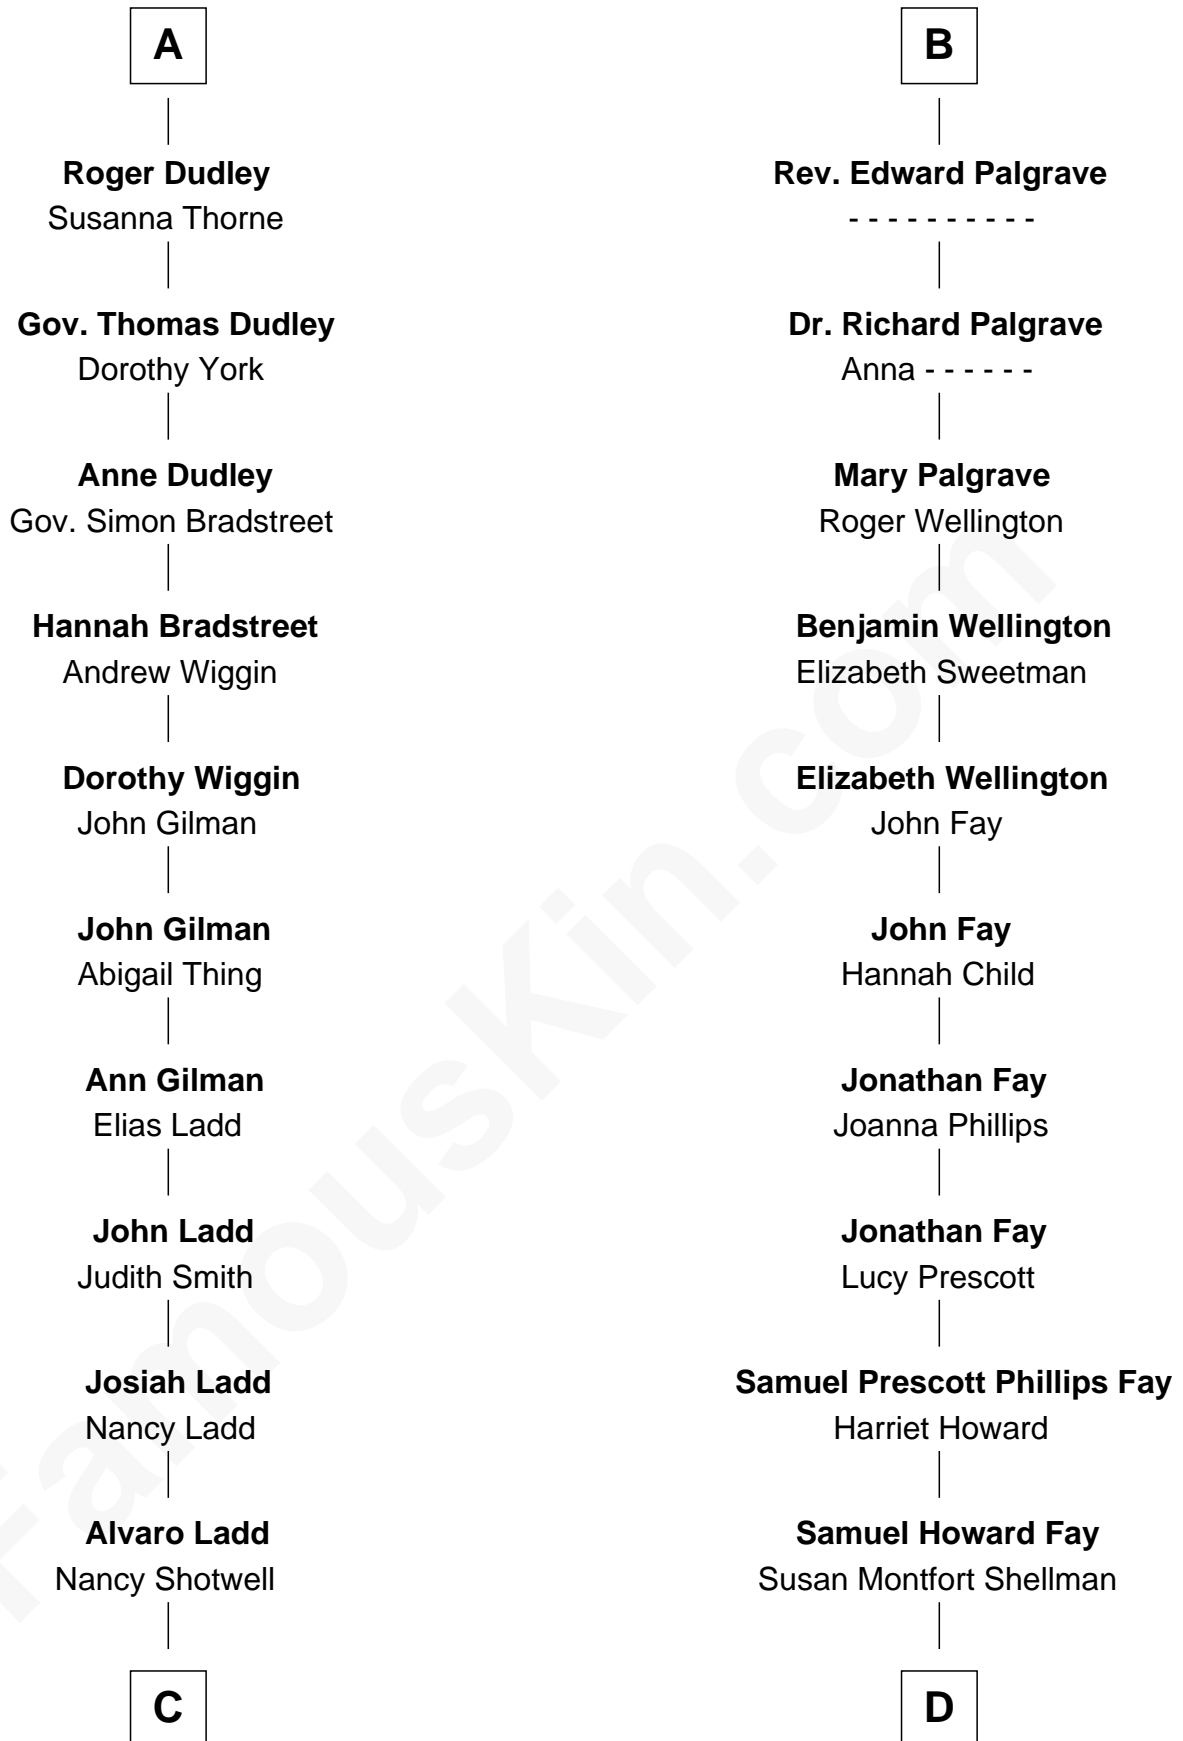

# FamousKin.com Relationship Chart of

**Alan Ladd**  
*Movie Actor*

19th cousin 1 time removed of

**George H. W. Bush**  
*41st U.S. President*

**C**

**Oscar F. Ladd**  
Julia Henrietta Meigs

**Alan Harwood Ladd**  
Selina Raleigh

**Alan Ladd**  
*Movie Actor*

**D**

**Harriet Eleanor Fay**  
Rev. James Smith Bush

**Samuel Prescott Bush**  
Flora Sheldon

**Prescott Sheldon Bush**  
Dorothy Wear Walker

**George H. W. Bush**  
*41st U.S. President*