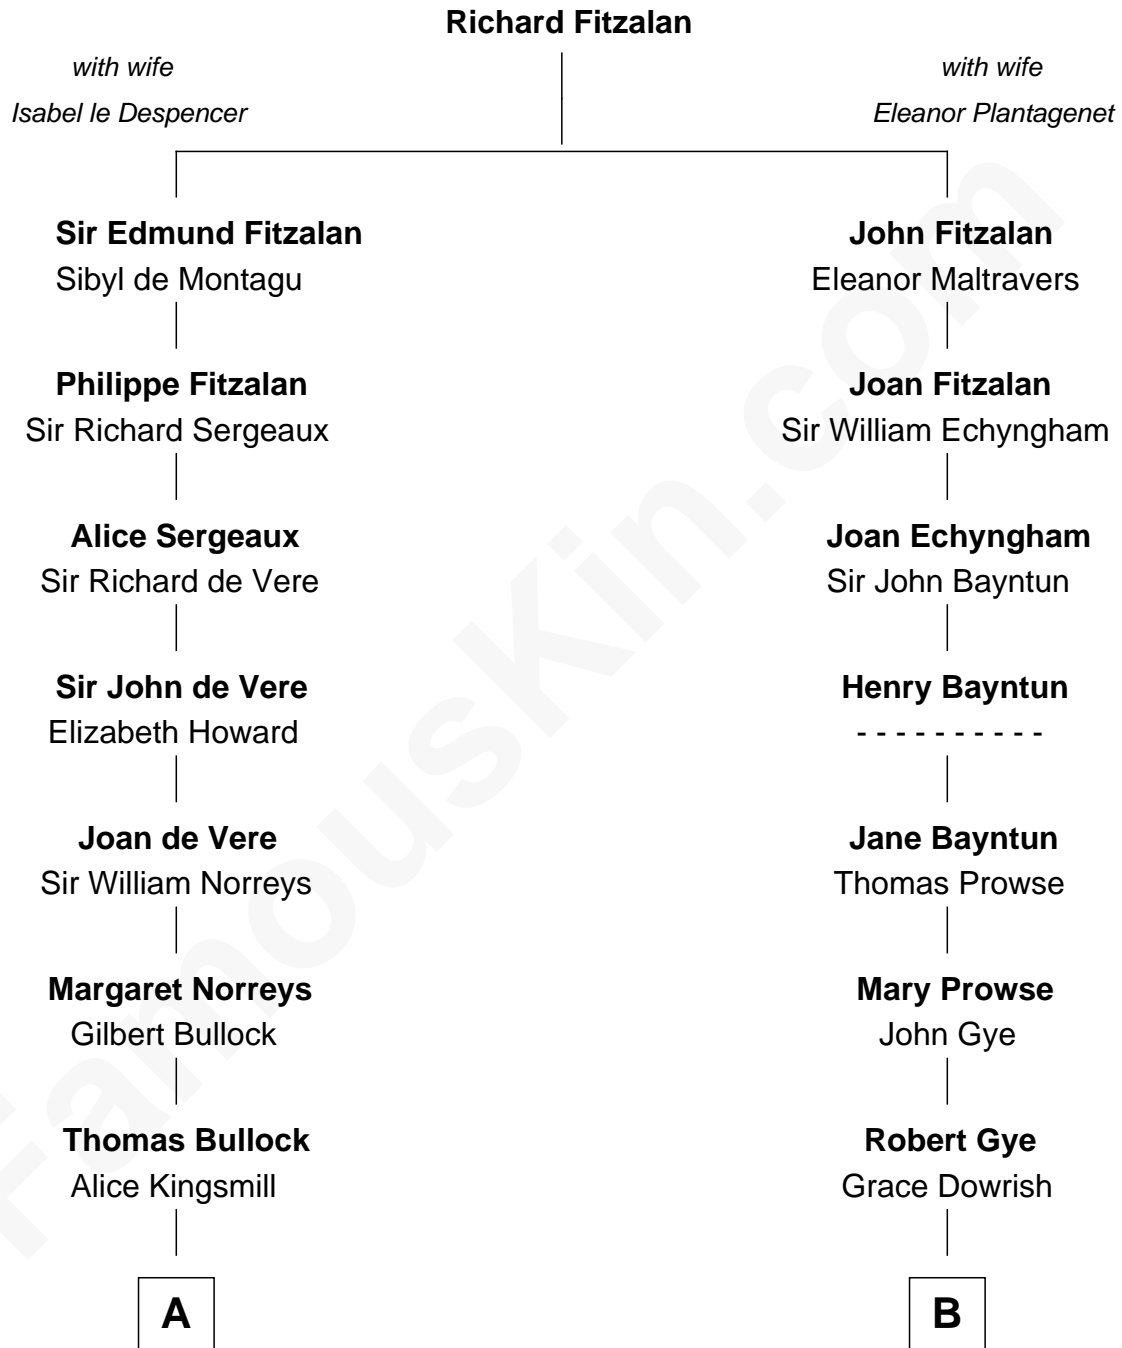

# FamousKin.com Relationship Chart of

**Alan Ladd**  
*Movie Actor*

18th cousin of

**Barbara (Pierce) Bush**

*First Lady of President George H.W. Bush*

**C**

**Alan Harwood Ladd**

Selina Raleigh

**Alan Ladd**

*Movie Actor*

**D**

**Marvin Pierce**

Pauline Robinson

**Barbara (Pierce) Bush**

*First Lady of George H.W. Bush*

FamousKin.com