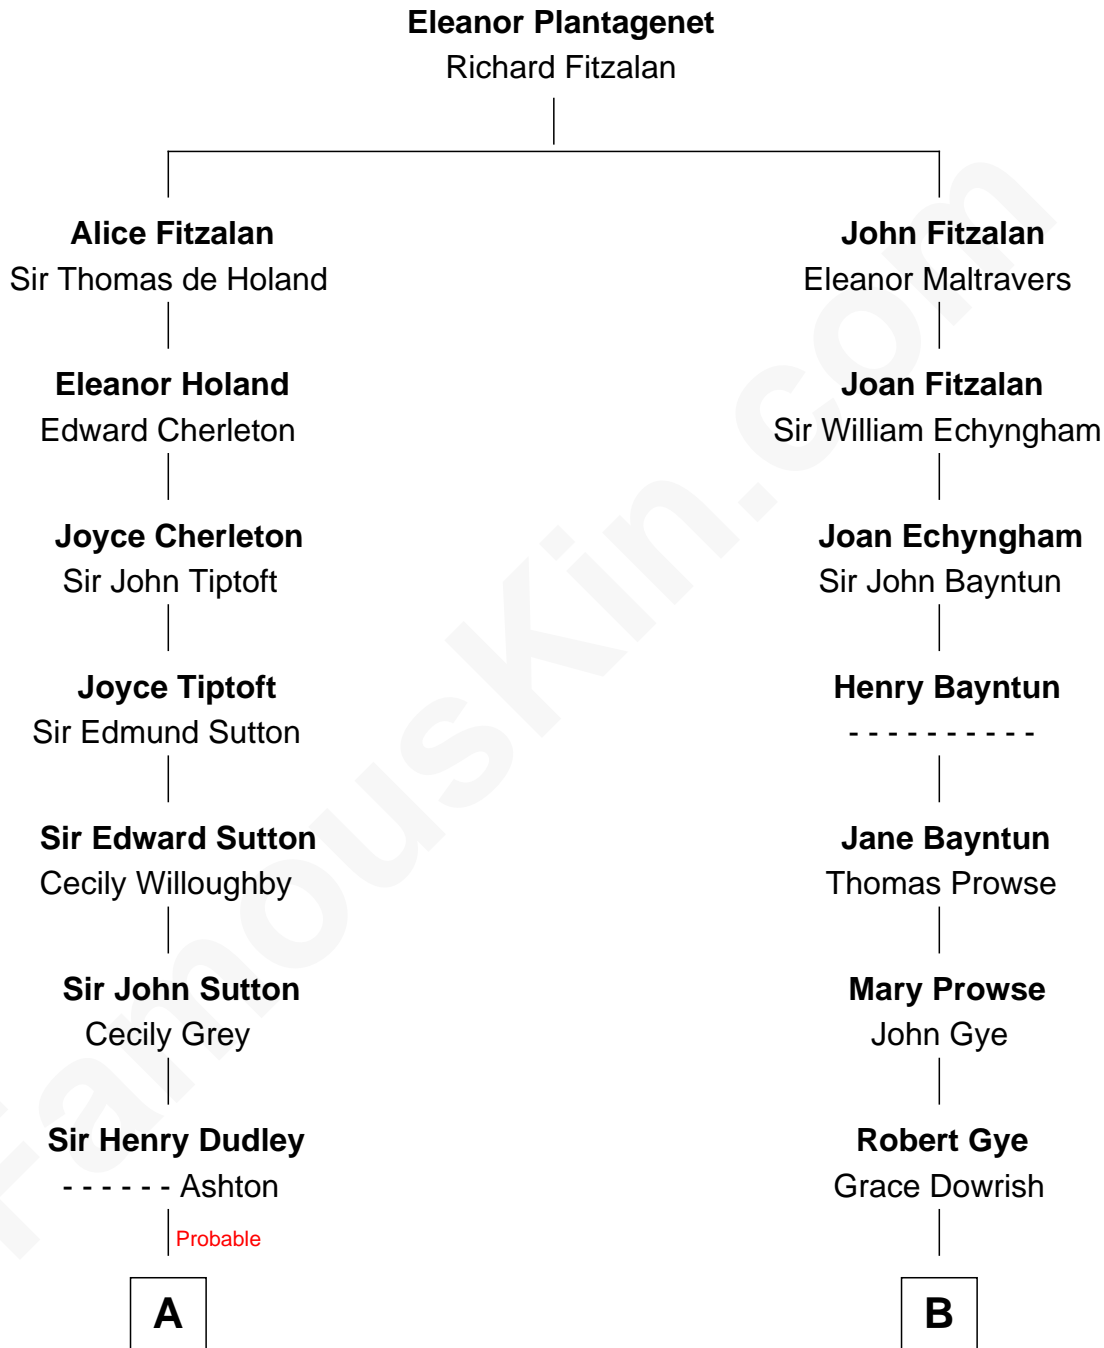

FamousKin.com Relationship Chart of

Alan Ladd

Movie Actor

18th cousin 1 time removed of

Barbara (Pierce) Bush

First Lady of President George H.W. Bush

C

Oscar F. Ladd
Julia Henrietta Meigs

Alan Harwood Ladd
Selina Raleigh

Alan Ladd
Movie Actor

D

Marvin Pierce
Pauline Robinson

Barbara (Pierce) Bush
First Lady of George H.W. Bush

FamousKin.com