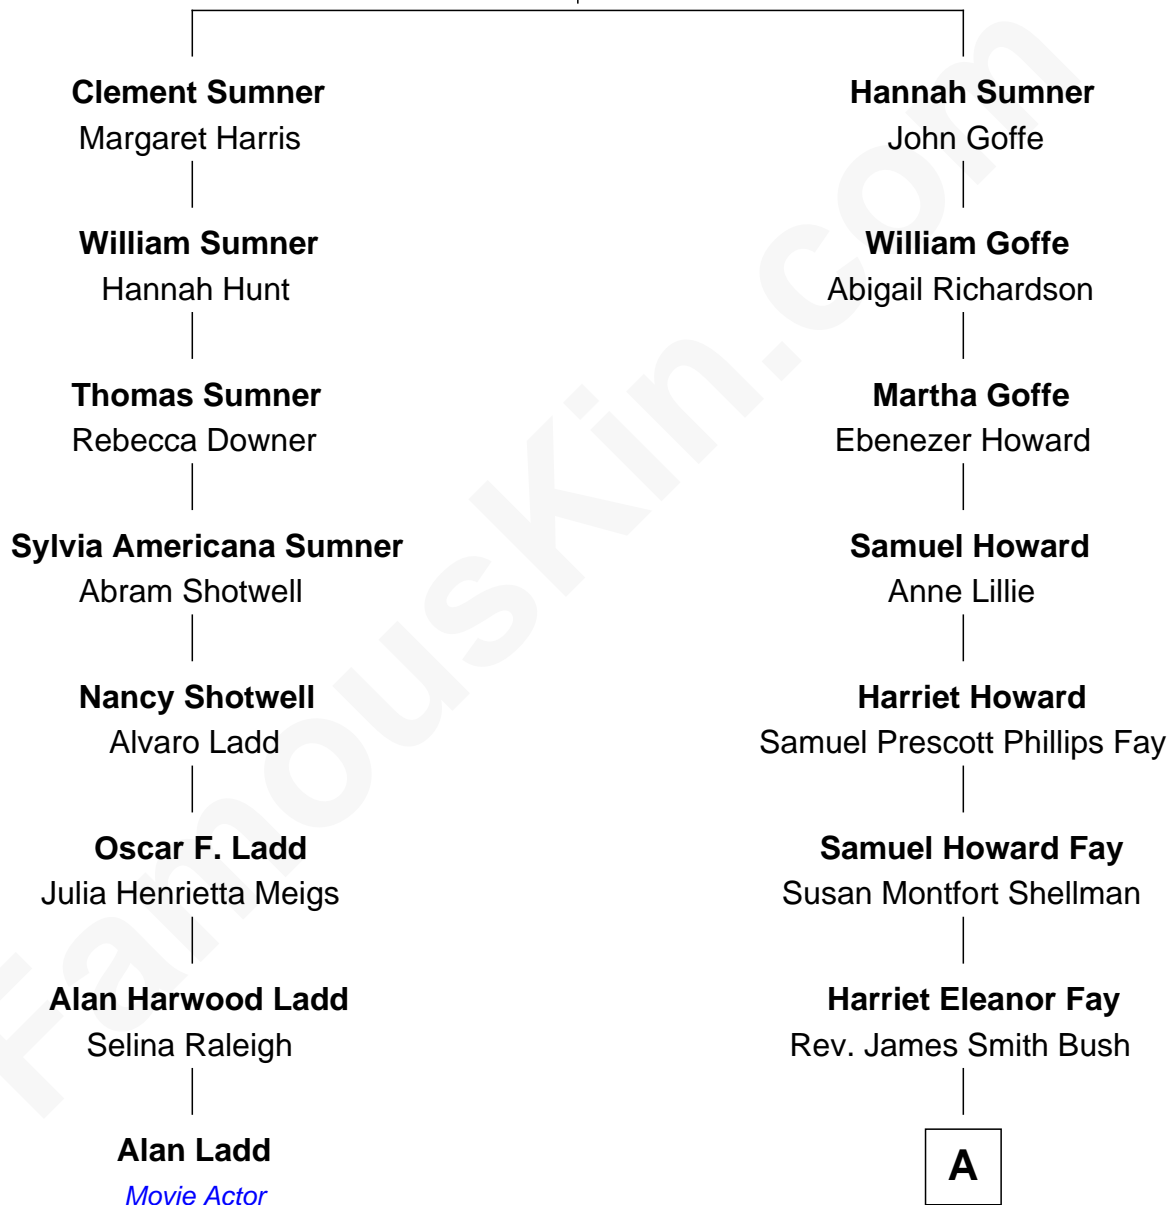

FamousKin.com Relationship Chart of

Alan Ladd
Movie Actor

7th cousin 3 times removed of

George W. Bush
43rd U.S. President

William Sumner
Elizabeth Clement

A

Samuel Prescott Bush

Flora Sheldon

Prescott Sheldon Bush

Dorothy Wear Walker

George Herbert Walker Bush

Barbara Pierce

George W. Bush

43rd U.S. President

FamousKin.com