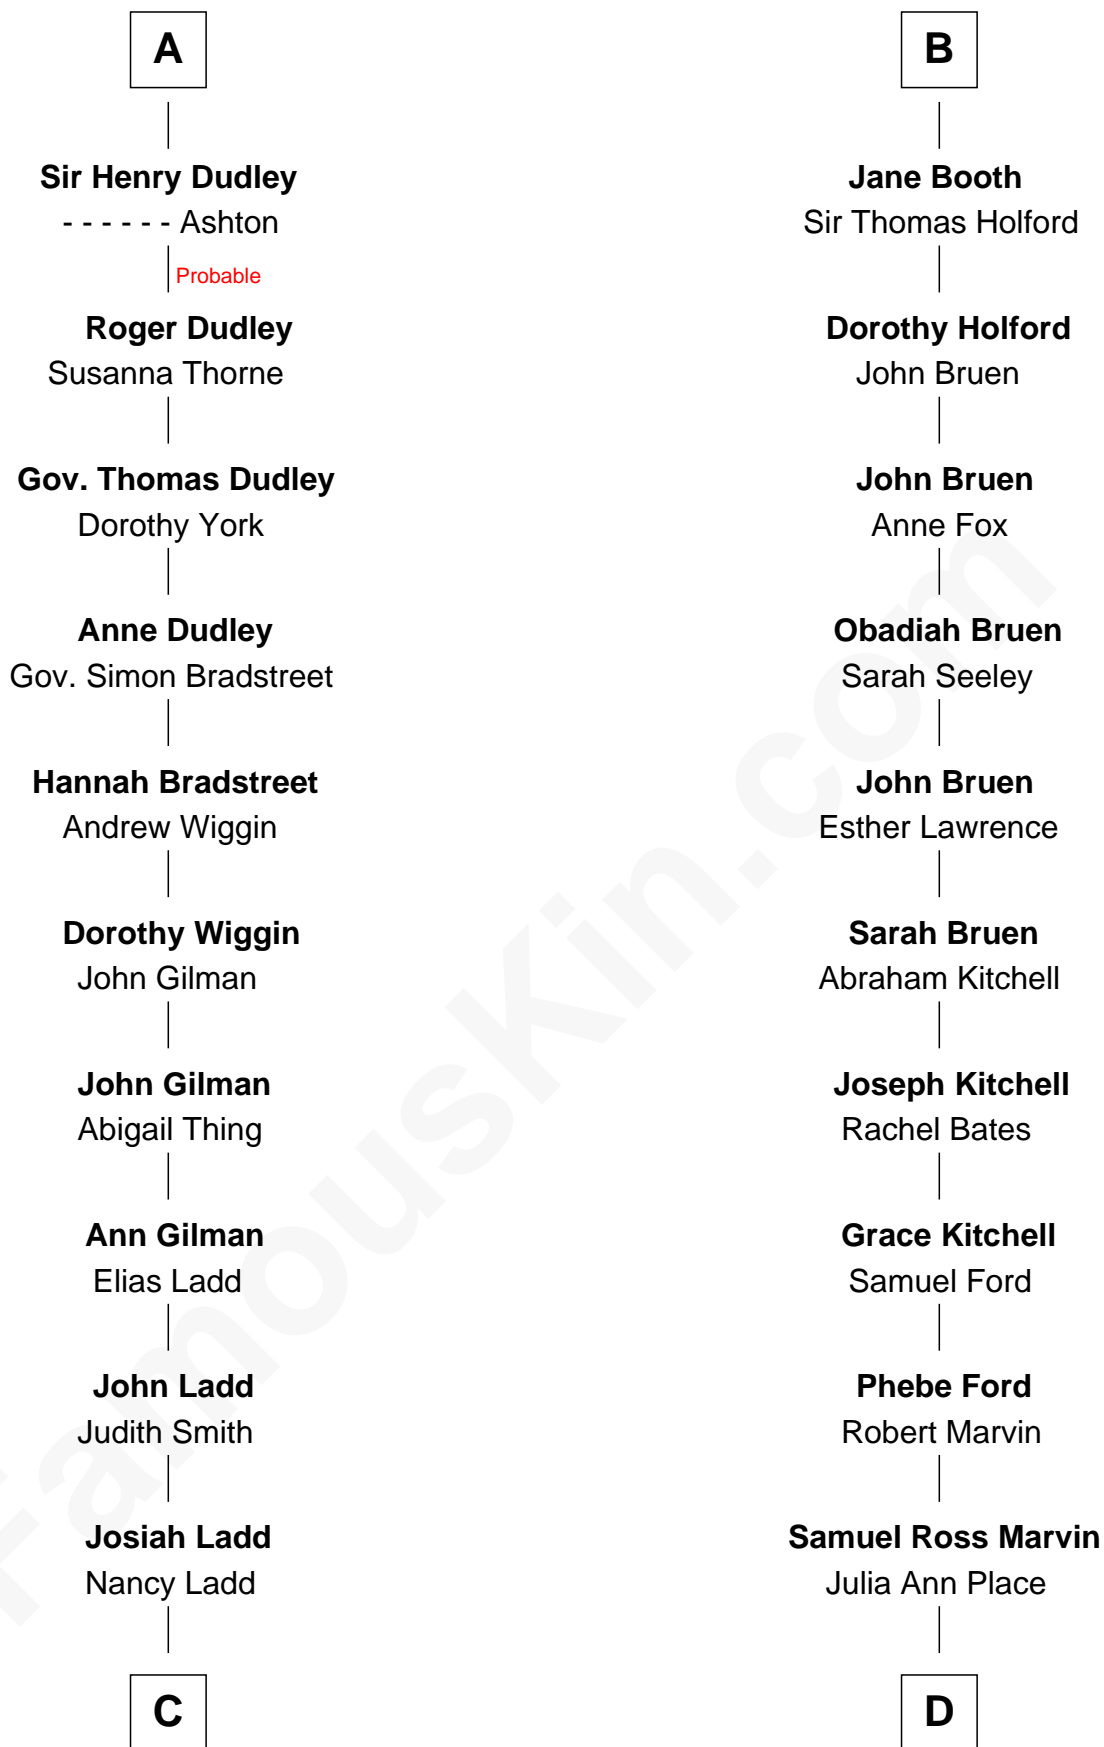

# FamousKin.com Relationship Chart of

**Alan Ladd**  
*Movie Actor*

20th cousin 1 time removed of

**George W. Bush**  
*43rd U.S. President*

**Ralph de Stafford**

*with wife*  
Margaret de Audley

*with wife*  
Katherine de Hastang

**Cecily Grey**

Sir John Sutton

**Sir William Booth**

Ellen Montgomery

**A**

**B**

**C**

**Alvaro Ladd**  
Nancy Shotwell

**Oscar F. Ladd**  
Julia Henrietta Meigs

**Alan Harwood Ladd**  
Selina Raleigh

**Alan Ladd**  
*Movie Actor*

**D**

**Jerome Place Marvin**  
Martha Ann Stokes

**Mabel Marvin**  
Scott Pierce

**Marvin Pierce**  
Pauline Robinson

**Barbara Pierce**  
George Herbert Walker Bush

**George W. Bush**  
*43rd U.S. President*

FamousKin.com