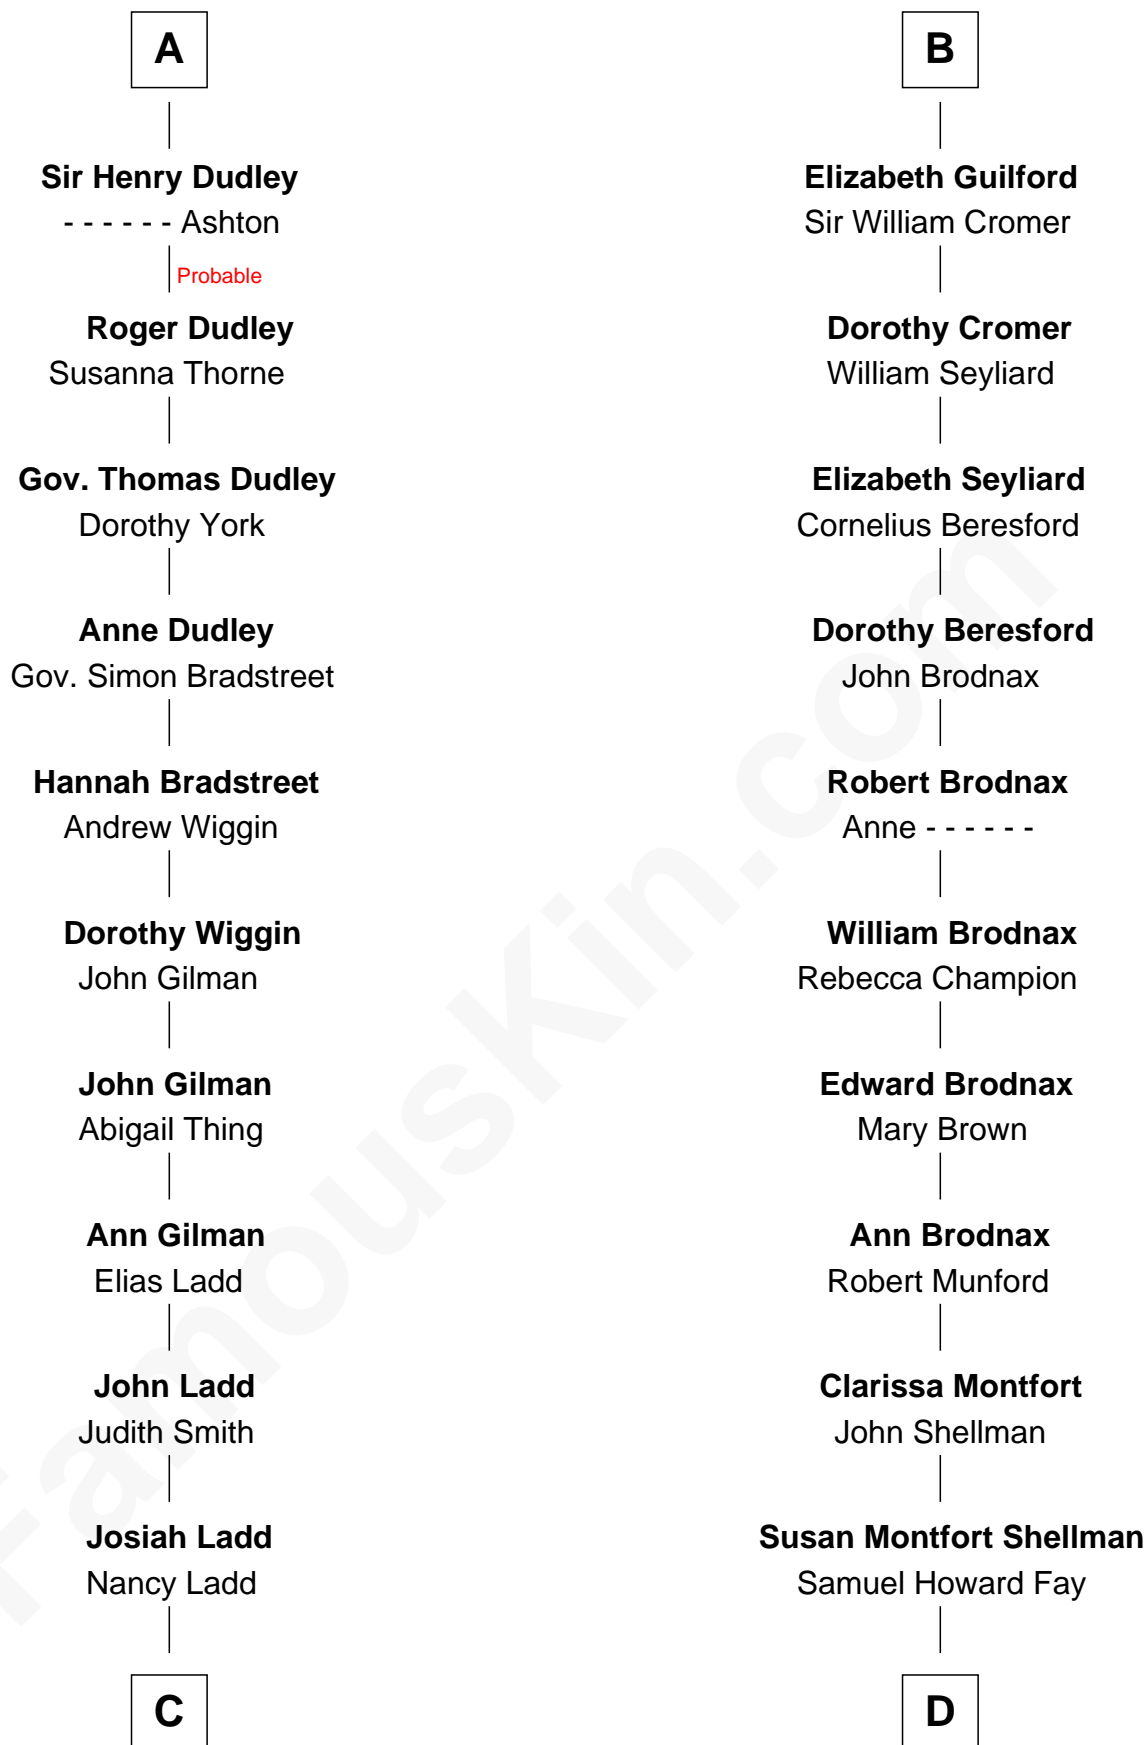

FamousKin.com Relationship Chart of

Alan Ladd
Movie Actor

20th cousin 1 time removed of

George W. Bush
43rd U.S. President

Sir Robert de Holland
Maude la Zouche

C

Alvaro Ladd
Nancy Shotwell

Oscar F. Ladd
Julia Henrietta Meigs

Alan Harwood Ladd
Selina Raleigh

Alan Ladd
Movie Actor

D

Harriet Eleanor Fay
Rev. James Smith Bush

Samuel Prescott Bush
Flora Sheldon

Prescott Sheldon Bush
Dorothy Wear Walker

George Herbert Walker Bush
Barbara Pierce