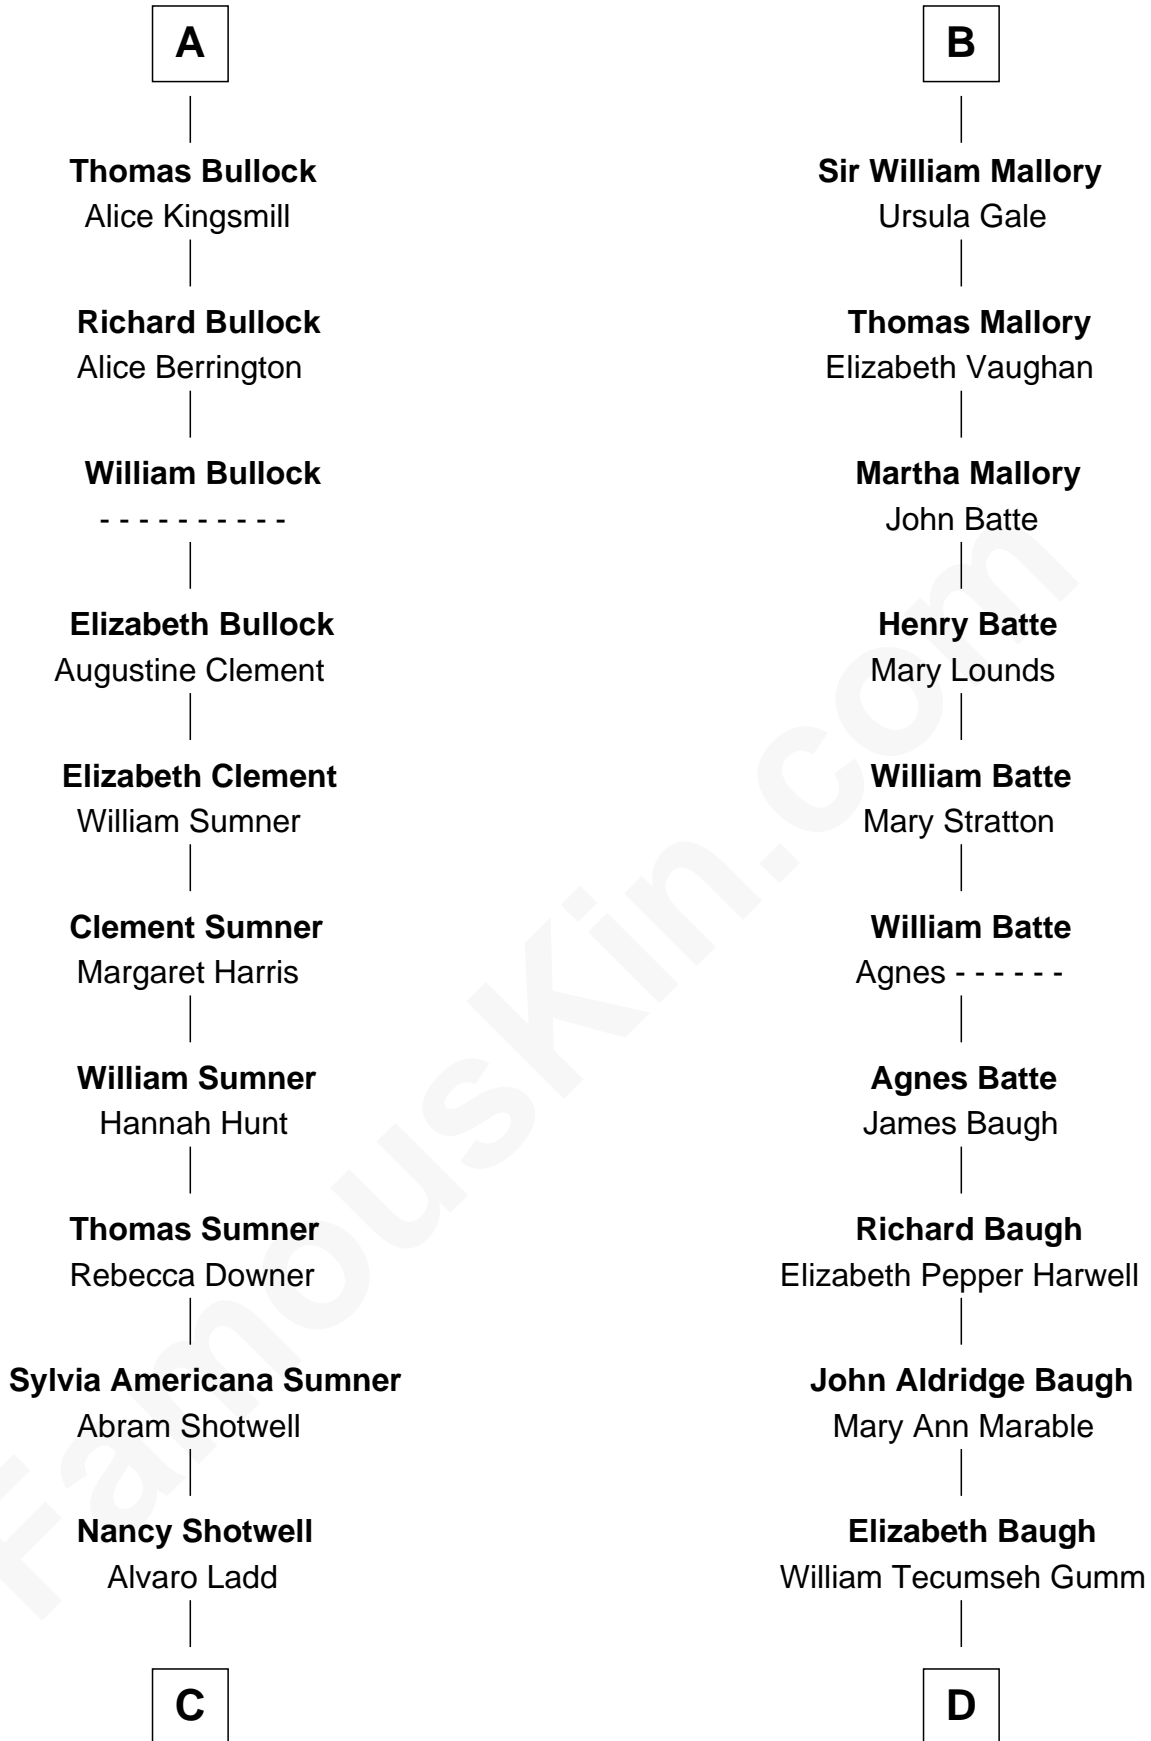

FamousKin.com Relationship Chart of

Alan Ladd

Movie Actor

19th cousin of

Liza Minnelli

Singer and Actress

Edmund Fitzalan

Alice de Warenne

C

Oscar F. Ladd
Julia Henrietta Meigs

Alan Harwood Ladd
Selina Raleigh

Alan Ladd
Movie Actor

D

Francis Avent Gumm
Ethel Marian Milne

Frances Ethel Gumm
Vincent Minnelli

Liza Minnelli
Singer and Actress