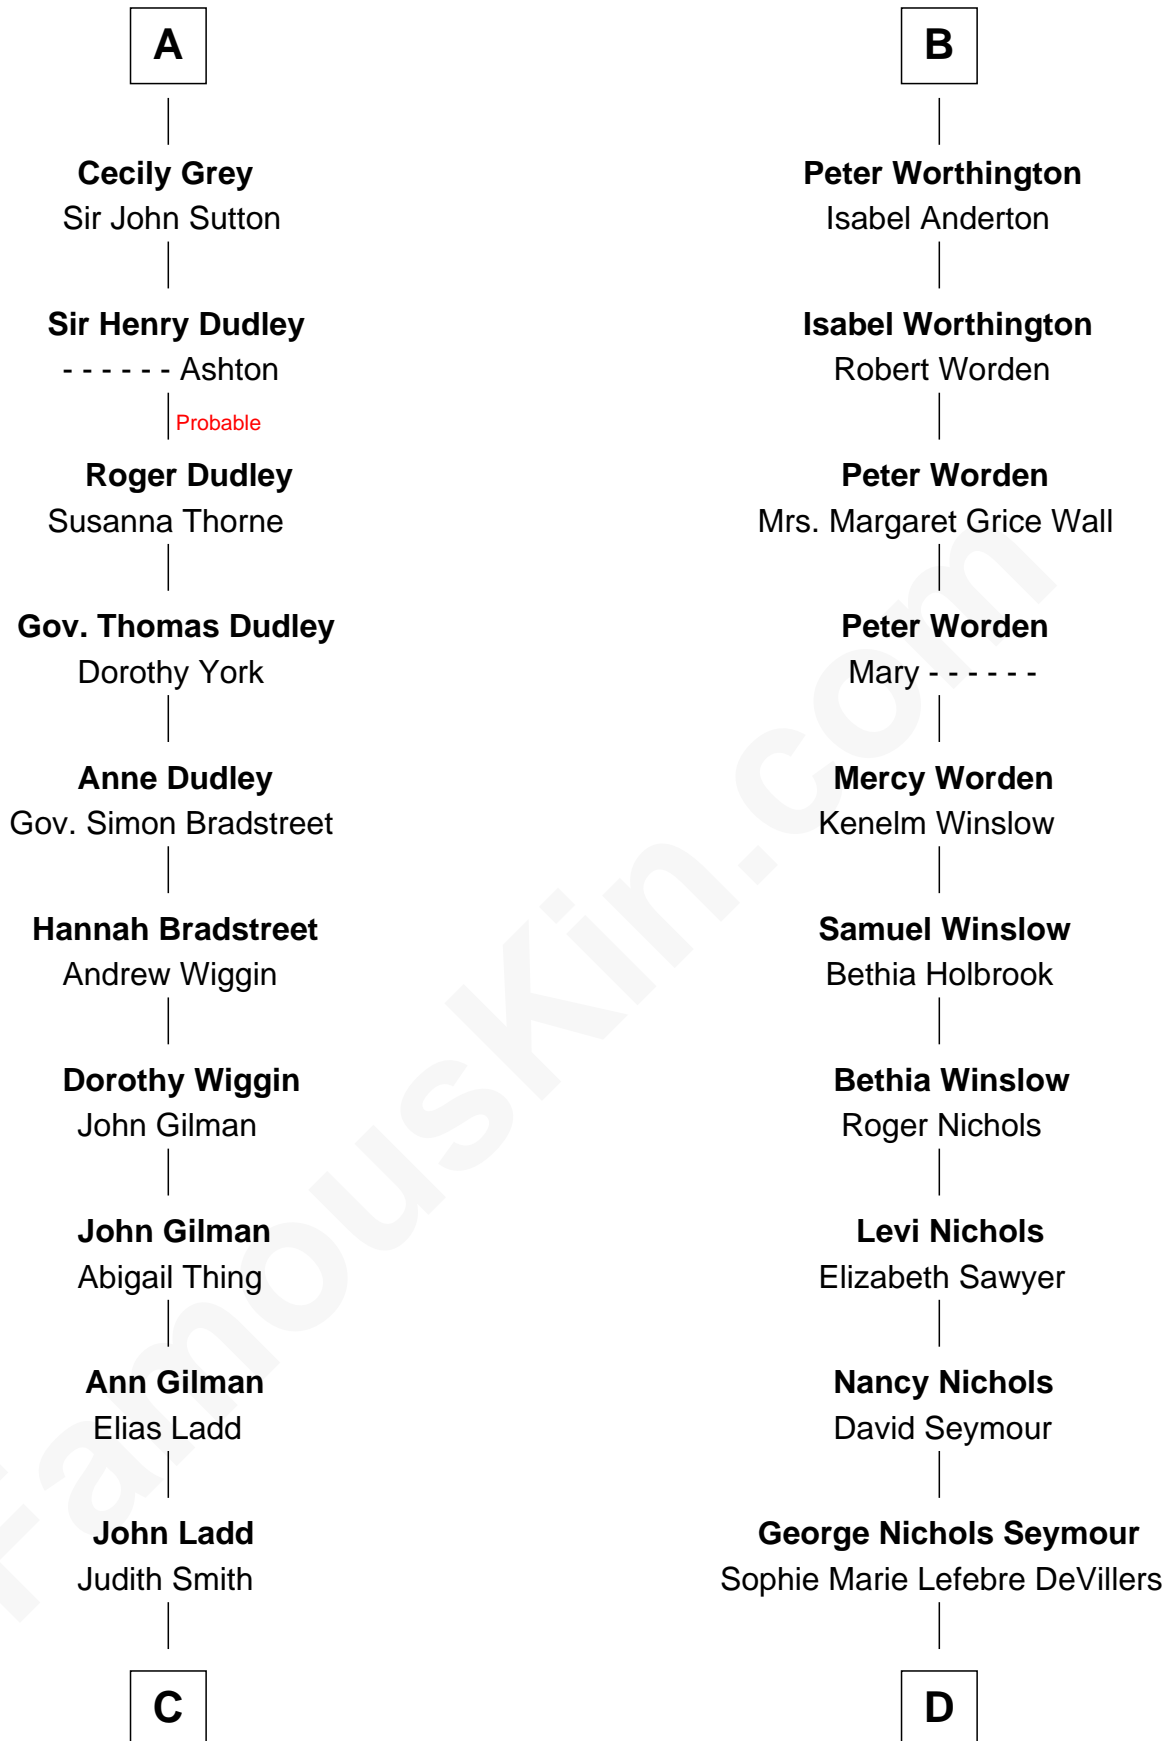

FamousKin.com Relationship Chart of

Alan Ladd
Movie Actor

20th cousin 1 time removed of

Jane Fonda
Movie Actress

Sir John de Harington
Joan - - - - -

Sir Robert de Harington
Elizabeth de Multon

Sir John Harington
Katherine Banastre

Sir John Harington
- - - - -

Sir Nicholas Harington
Isabel English

Sir Robert Harington
Isabel Loring

Agnes Harington
Richard Sherburne

Sir William Harington
Margaret Hill

Richard Sherburne
Alice Hamerton

Elizabeth Harington
William Bonville

Agnes Sherburne
Henry Rushton

William Bonville
Katherine Neville

Nicholas Rushton
Margaret Radcliffe

Cecily Bonville
Thomas Grey

Agnes Rushton
Richard Worthington

A

B

C

Josiah Ladd
Nancy Ladd

Alvaro Ladd
Nancy Shotwell

Oscar F. Ladd
Julia Henrietta Meigs

Alan Harwood Ladd
Selina Raleigh

Alan Ladd
Movie Actor

D

George DeVillers Seymour
Frances Gabriella Ford

Eugene Ford Seymour
Sophie Mildred Bower