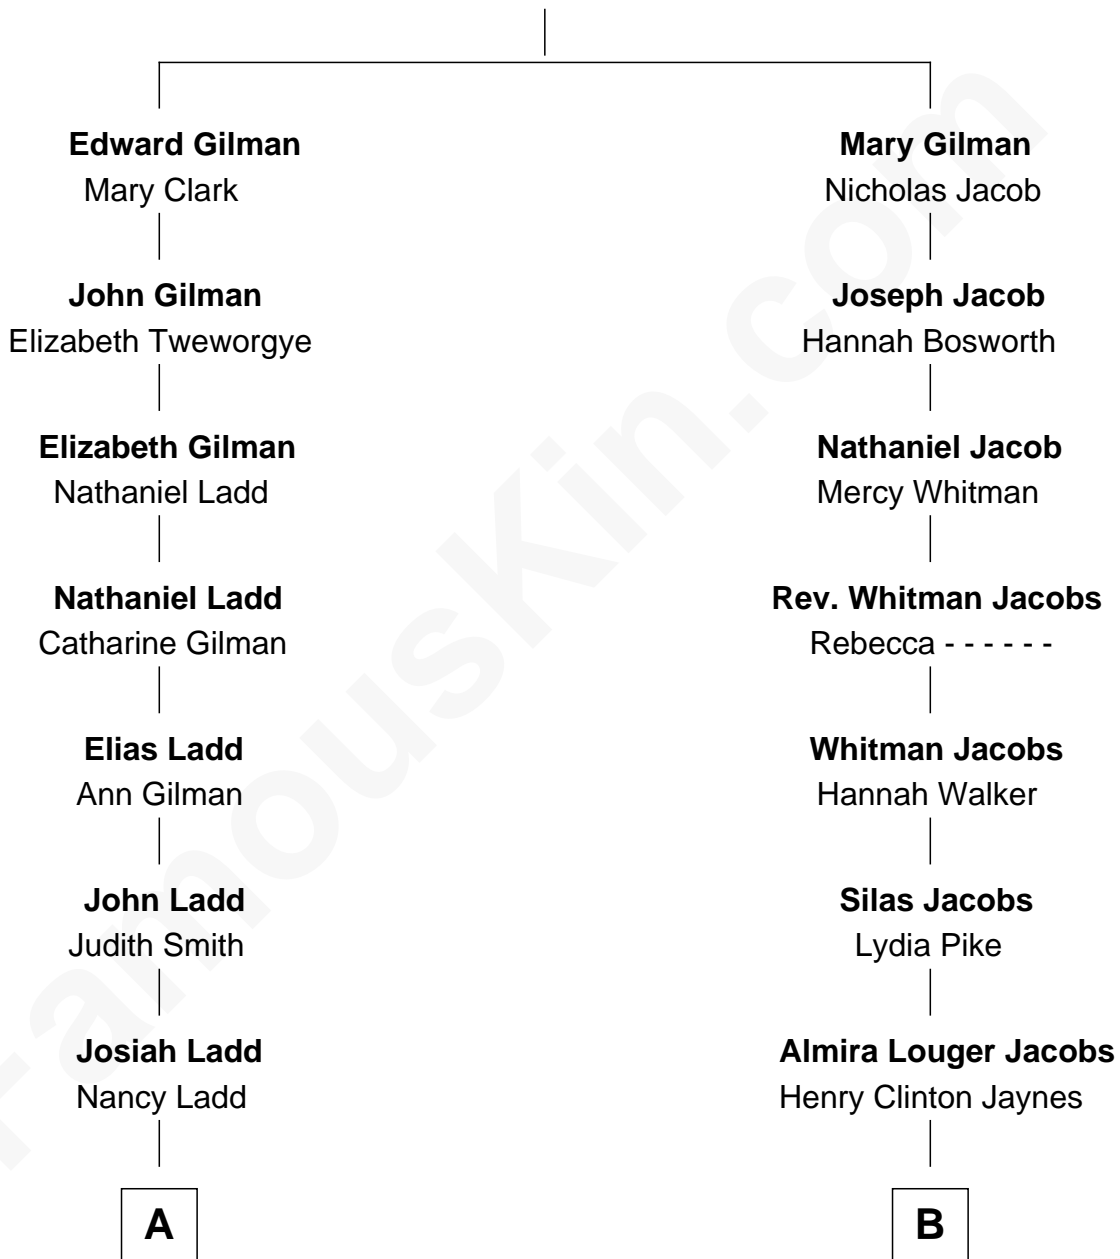

# FamousKin.com Relationship Chart of

**Alan Ladd**  
*Movie Actor*

10th cousin of

**Jane Fonda**  
*Movie Actress*

**Edward Gilman**

**A**

**Alvaro Ladd**  
Nancy Shotwell

**Oscar F. Ladd**  
Julia Henrietta Meigs

**Alan Harwood Ladd**  
Selina Raleigh

**Alan Ladd**  
*Movie Actor*

**B**

**Henry Silas Jaynes**  
Elma L. Lanphear

**Herberta Elma Jaynes**  
William Brace Fonda

**Henry Jaynes Fonda**  
Frances Ford Seymour

**Jane Fonda**  
*Movie Actress*