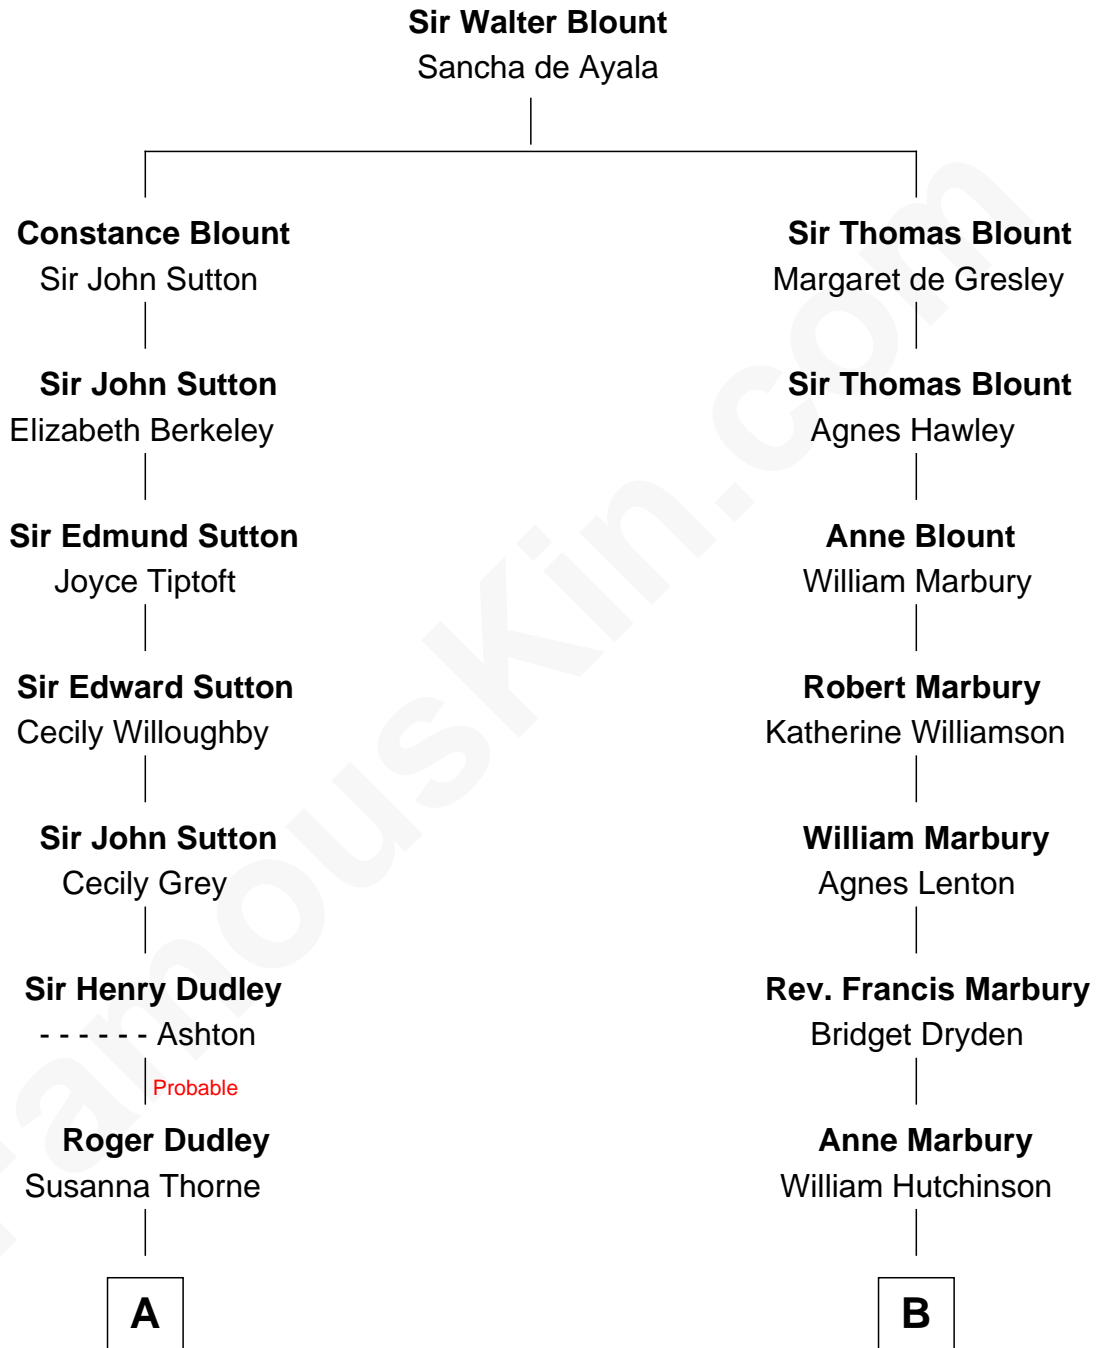

FamousKin.com Relationship Chart of

Alan Ladd
Movie Actor

13th cousin 5 times removed of

Lucretia (Rudolph) Garfield
First Lady of President James Garfield

C

Alan Harwood Ladd

Selina Raleigh

Alan Ladd

Movie Actor

FamousKin.com