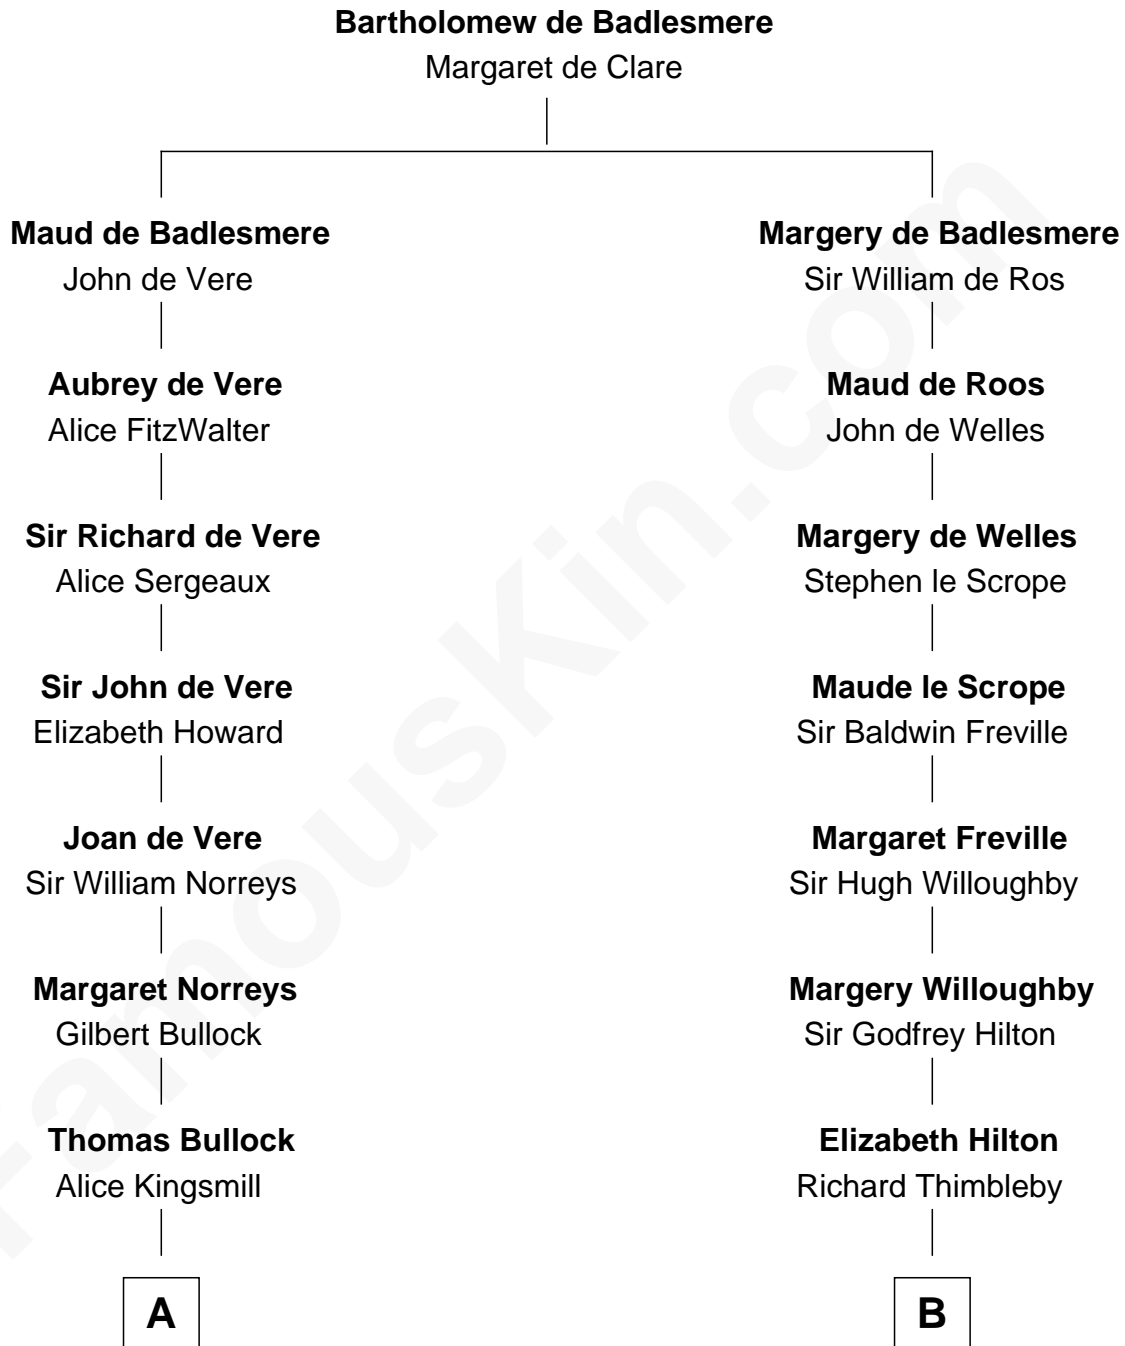

# FamousKin.com Relationship Chart of

**Alan Ladd**

*Movie Actor*

18th cousin of

**Lucretia (Rudolph) Garfield**

*First Lady of President James Garfield*

**C**

**Alan Harwood Ladd**

Selina Raleigh

**Alan Ladd**

*Movie Actor*

**D**

**Arabella Greene Mason**

Zebulon Rudolph

**Lucretia (Rudolph) Garfield**

*First Lady of James Garfield*