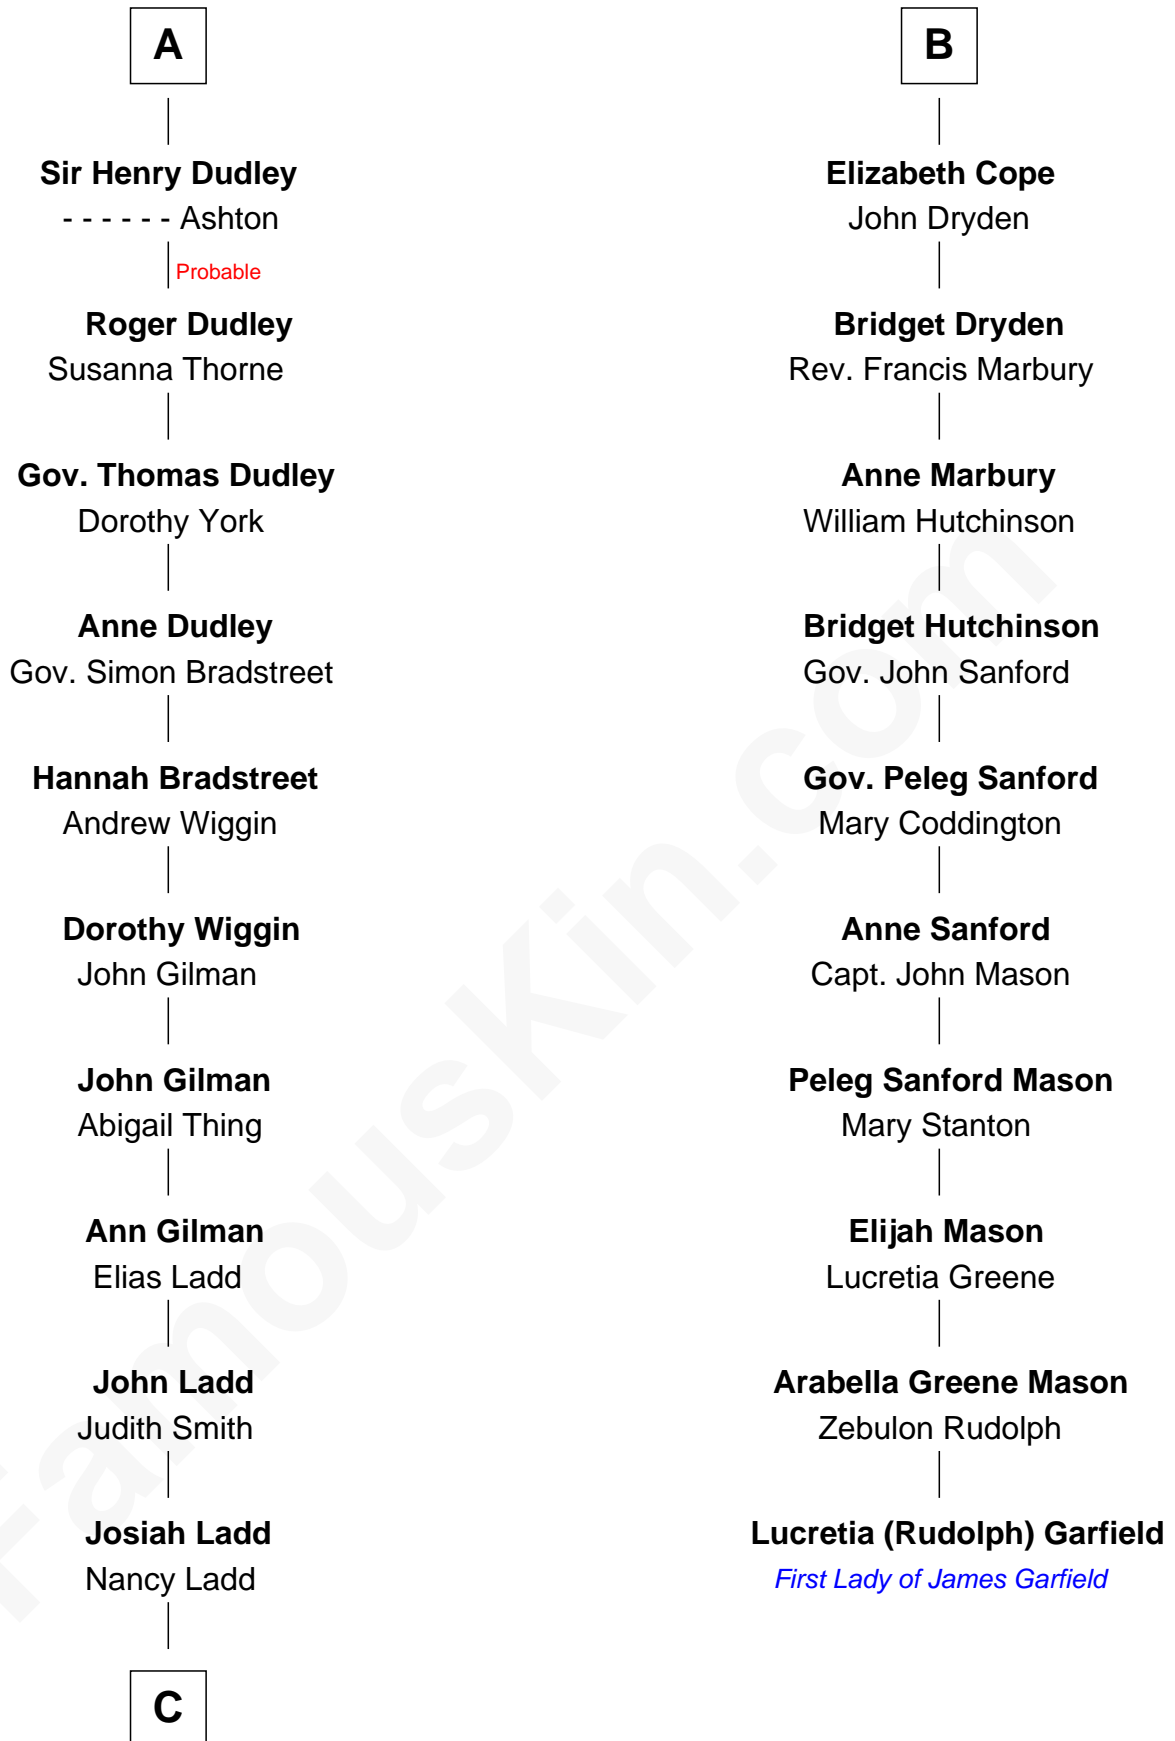

# FamousKin.com Relationship Chart of

**Alan Ladd**  
*Movie Actor*

16th cousin 4 times removed of

**Lucretia (Rudolph) Garfield**  
*First Lady of President James Garfield*

**C**

—  
**Alvaro Ladd**  
Nancy Shotwell

—  
**Oscar F. Ladd**  
Julia Henrietta Meigs

—  
**Alan Harwood Ladd**  
Selina Raleigh

—  
**Alan Ladd**  
*Movie Actor*

FamousKin.com