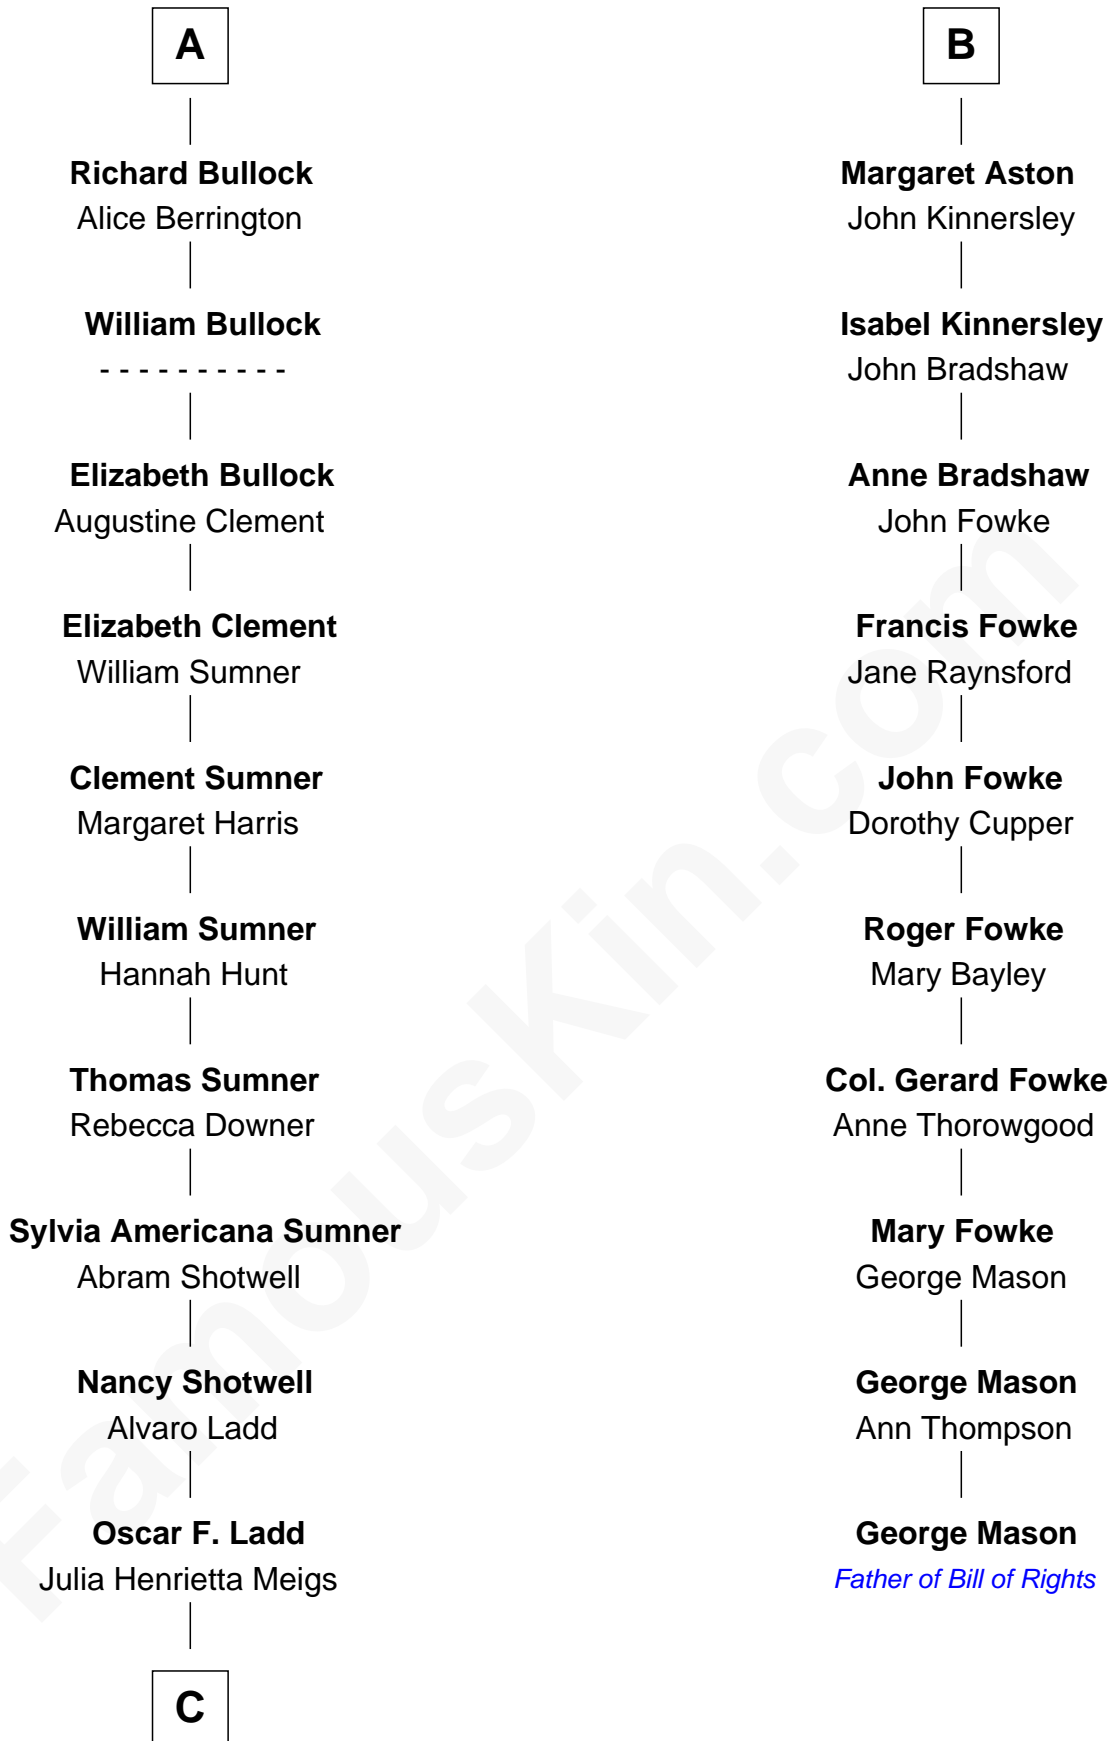

# FamousKin.com Relationship Chart of

**Alan Ladd**

*Movie Actor*

16th cousin 2 times removed of

**George Mason**

*Father of the U.S. Bill of Rights*

**Bartholomew de Badlesmere**

Margaret de Clare

**Joan de Vere**

Sir William Norreys

**Margaret Norreys**

Gilbert Bullock

**Thomas Bullock**

Alice Kingsmill

**A**

**Margery de Badlesmere**

Sir William de Ros

**Maud de Roos**

John de Welles

**Margery de Welles**

Stephen le Scrope

**Maude le Scrope**

Sir Baldwin Freville

**Joyce Freville**

Sir Roger Aston

**Sir Robert Aston**

Isabel Brereton

**John Aston**

Elizabeth Delves

**B**

**C**

—  
**Alan Harwood Ladd**