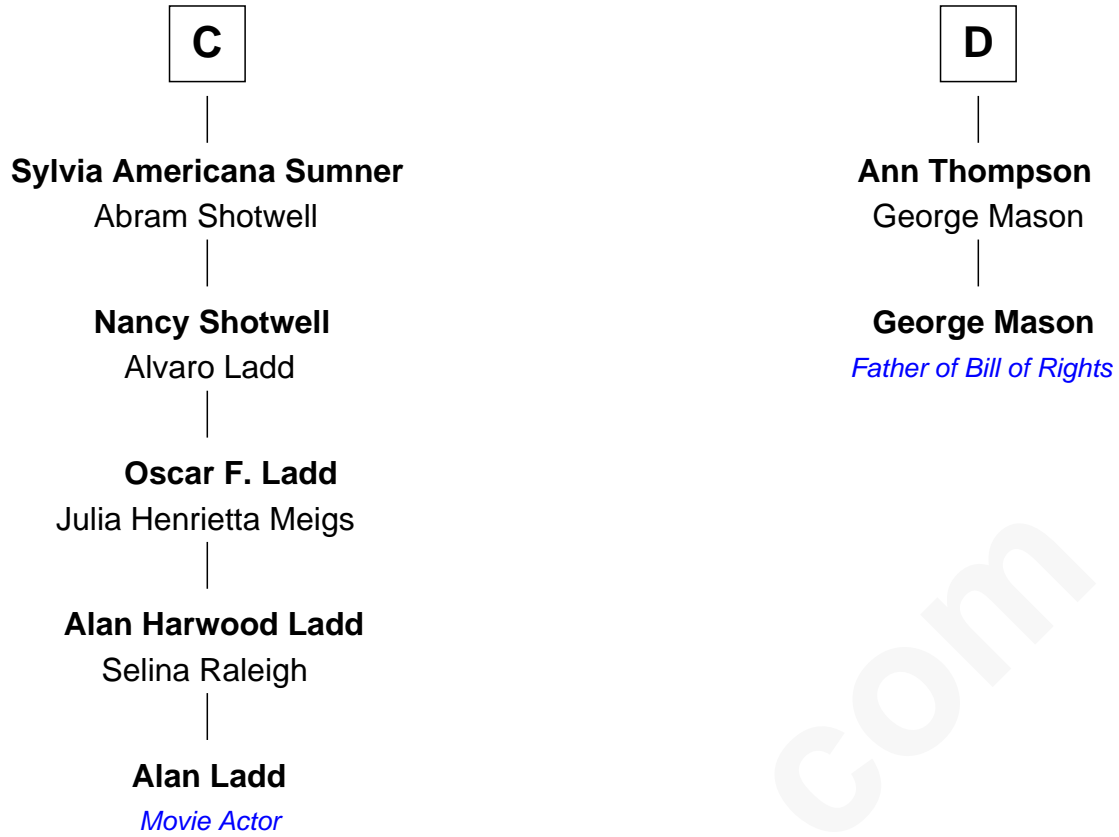

FamousKin.com Relationship Chart of

Alan Ladd
Movie Actor

18th cousin 3 times removed of

George Mason

Father of the U.S. Bill of Rights

Sir William Longespee
Ela of Salisbury

Ida Longespee
Sir Walter FitzRobert

Sir Robert FitzWalter
Eleanor de Ferrers

Sir Robert FitzWalter
Joan de Multon

Sir John FitzWalter
Eleanor de Percy

Alice FitzWalter
Aubrey de Vere

Sir Richard de Vere
Alice Sergeaux

Sir John de Vere
Elizabeth Howard

A

William Longespee
Idoine de Camville

Ela Longespee
Sir James de Audley

Sir Hugh I de Audley
Iseult de Mortimer

Alice de Audley
Sir Ralph de Neville

Margaret de Neville
Sir Henry Percy

Sir Henry Percy
Elizabeth Mortimer

Elizabeth Percy
Sir John Clifford

B

FamousKin.com