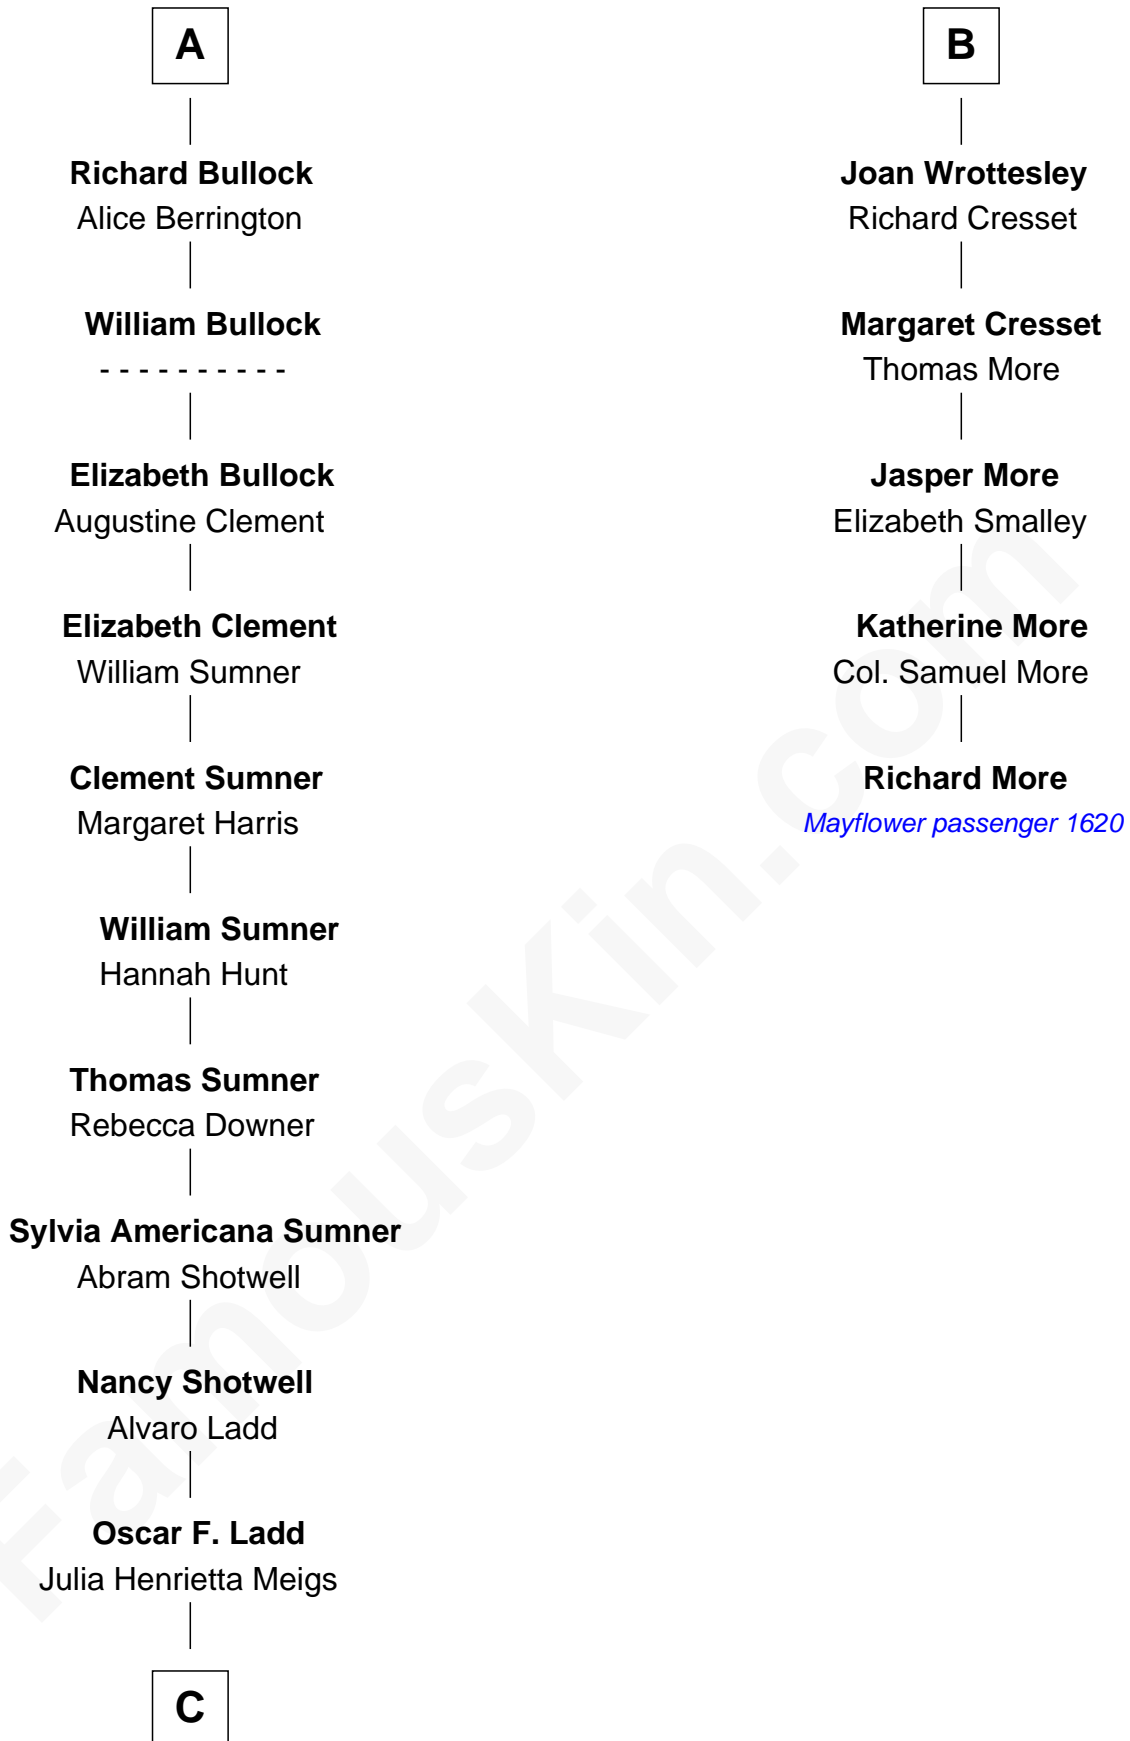

FamousKin.com Relationship Chart of

Alan Ladd

Movie Actor

11th cousin 7 times removed of

Richard More

(c1614 - c1696) Mayflower passenger 1620

MAYFLOWER

William de Montagu
Katherine de Grandison

Sibyl de Montagu
Sir Edmund Fitzalan

Philippe Fitzalan
Sir Richard Sergeaux

Alice Sergeaux
Sir Richard de Vere

Sir John de Vere
Elizabeth Howard

Joan de Vere
Sir William Norreys

Margaret Norreys
Gilbert Bullock

Thomas Bullock
Alice Kingsmill

A

Philippa de Montagu
Sir Roger de Mortimer

Edmund Mortimer
Philippa Plantagenet

Elizabeth Mortimer
Sir Henry Percy

Elizabeth Percy
Sir John Clifford

Thomas Clifford
Joan Dacre

Matilda Clifford
Sir Edmund Sutton

Dorothy Sutton
Richard Wrottesley

B

C

—
Alan Harwood Ladd

Selina Raleigh

—
Alan Ladd

Movie Actor