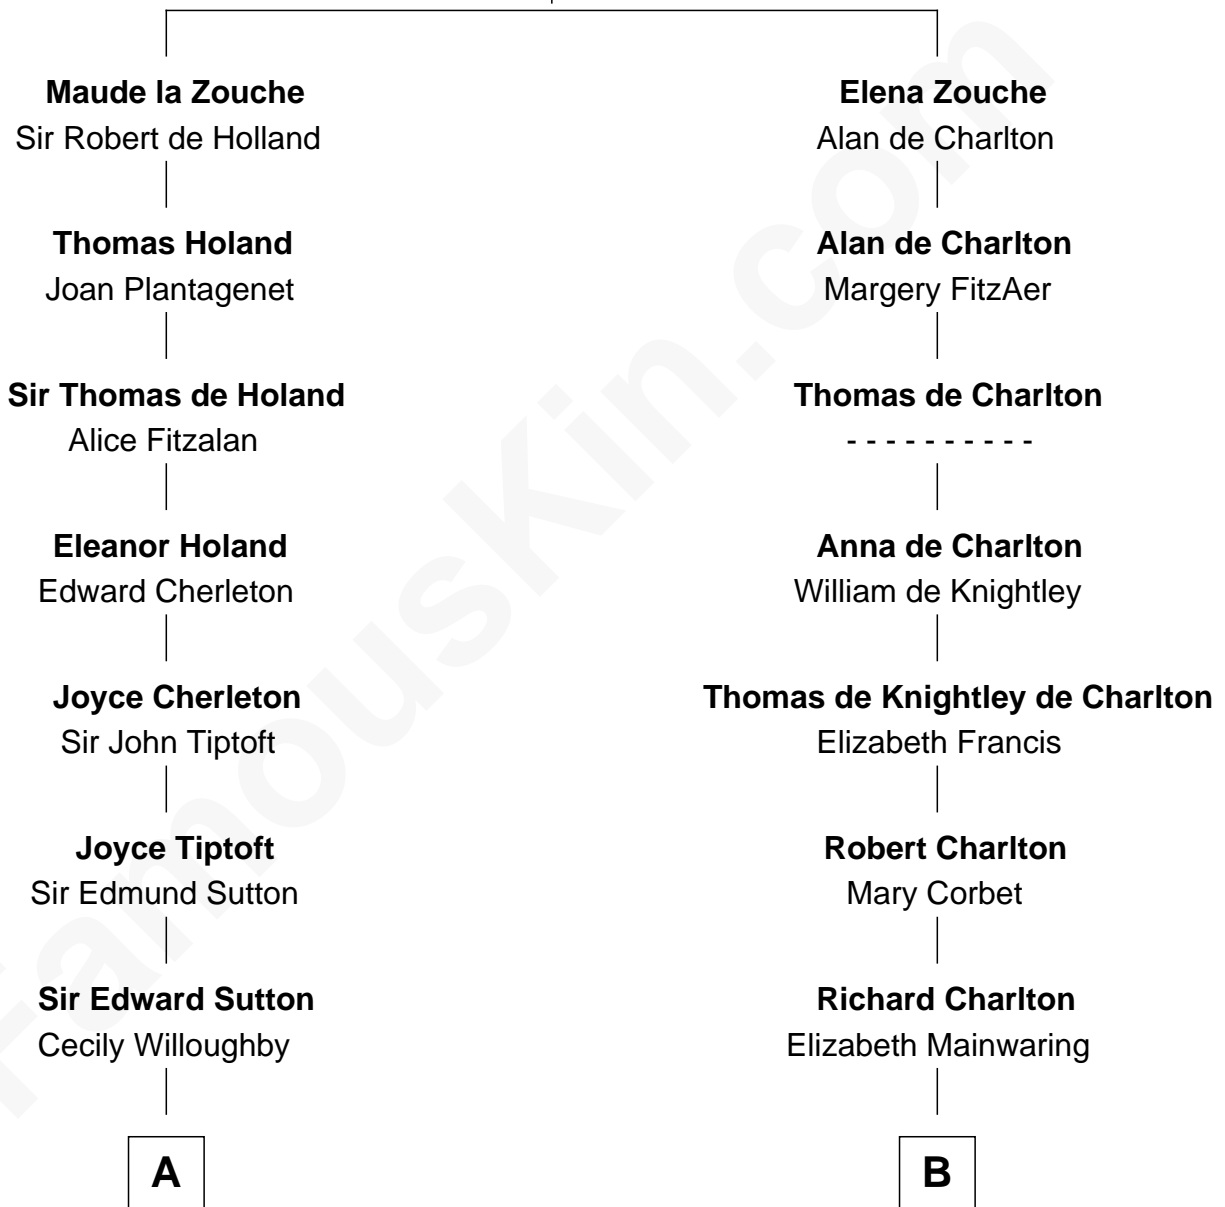

# FamousKin.com Relationship Chart of

**Alan Ladd**  
*Movie Actor*

20th cousin 1 time removed of

**Calvin Coolidge**  
*30th U.S. President*

**Sir Alan la Zouche**  
Eleanor de Segrave

**C**

**Josiah Ladd**  
Nancy Ladd

**Alvaro Ladd**  
Nancy Shotwell

**Oscar F. Ladd**  
Julia Henrietta Meigs

**Alan Harwood Ladd**  
Selina Raleigh

**Alan Ladd**  
*Movie Actor*

**D**

**Mary Davis**  
John Dunlap Moor

**Hiram Dunlap Moor**  
Abigail Pinney Franklin

**Victoria Josephine Moor**  
Col. John Calvin Coolidge

**Calvin Coolidge**  
*30th U.S. President*

FamousKin.com