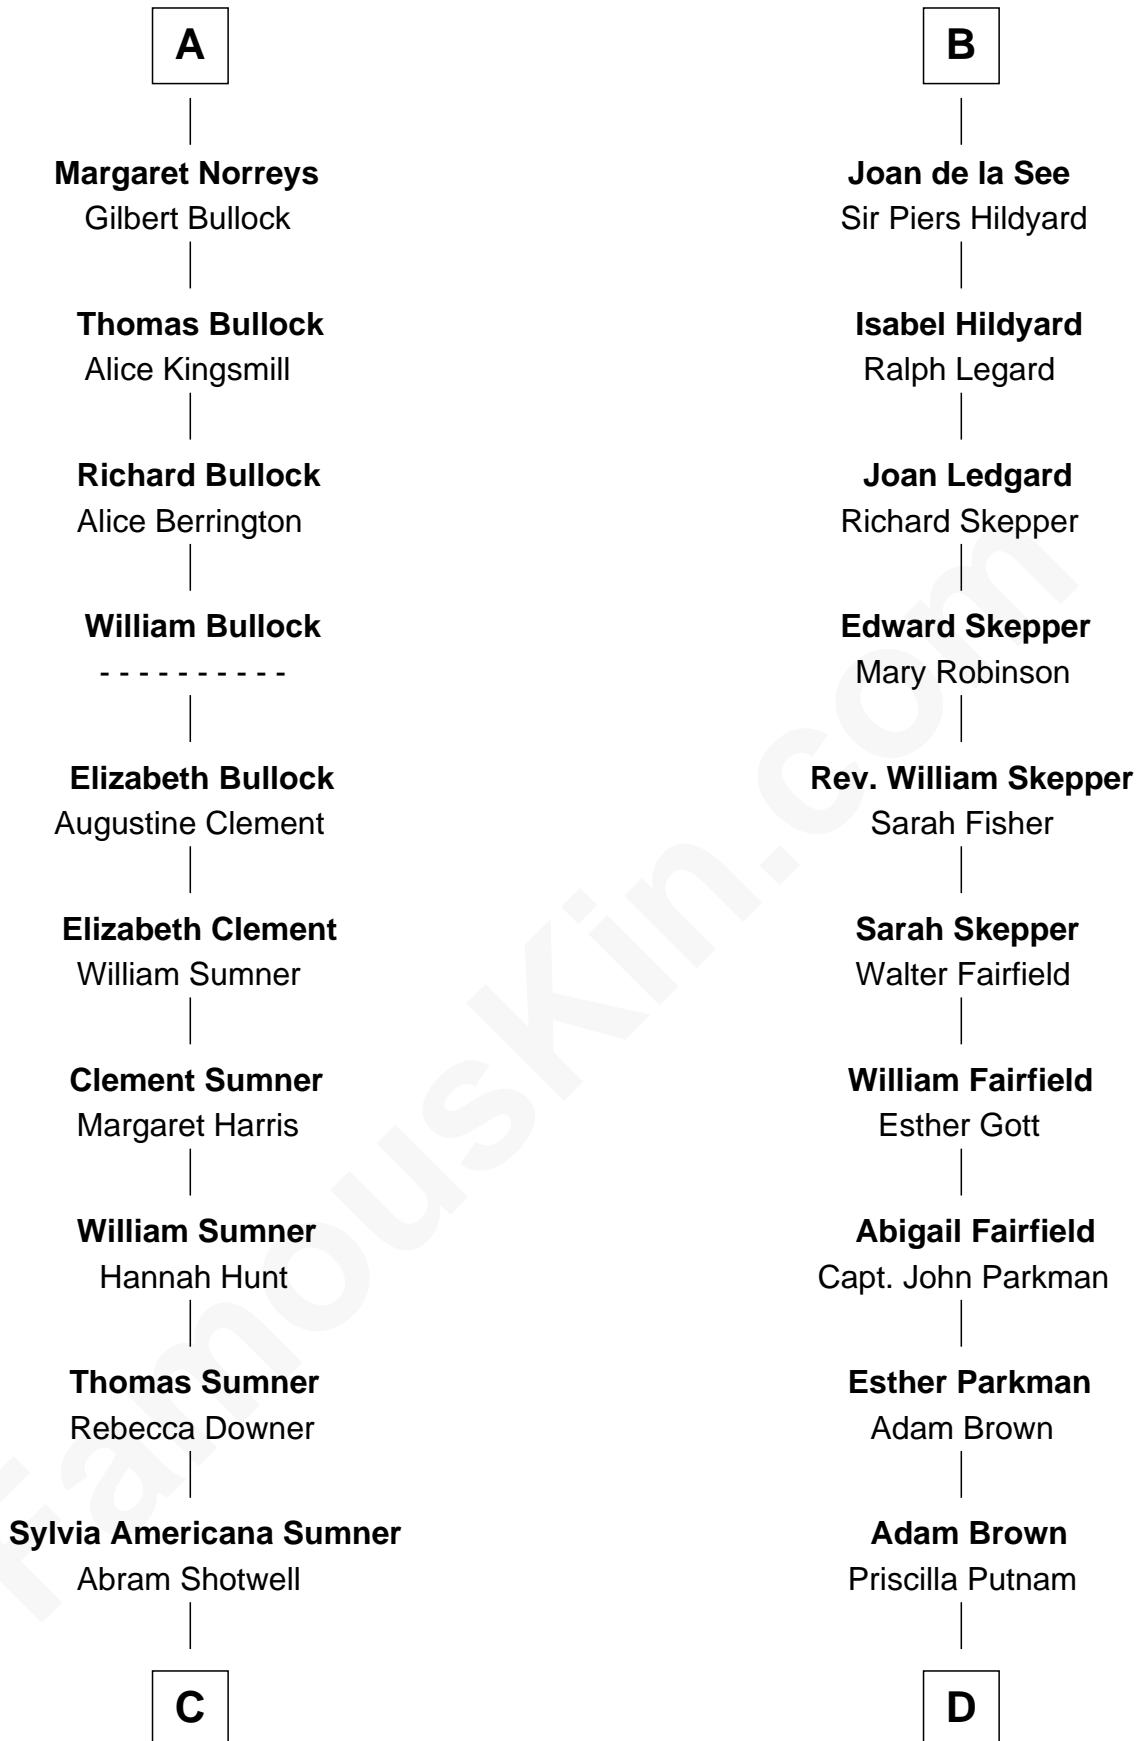

FamousKin.com Relationship Chart of

Alan Ladd
Movie Actor

20th cousin 1 time removed of

Calvin Coolidge
30th U.S. President

Sir Hugh le Despencer
Isabella de Beauchamp

C

Nancy Shotwell

Alvaro Ladd

Oscar F. Ladd

Julia Henrietta Meigs

Alan Harwood Ladd

Selina Raleigh

Alan Ladd

Movie Actor

D

Israel Putnam Brown

30th U.S. President

FamousKin.com