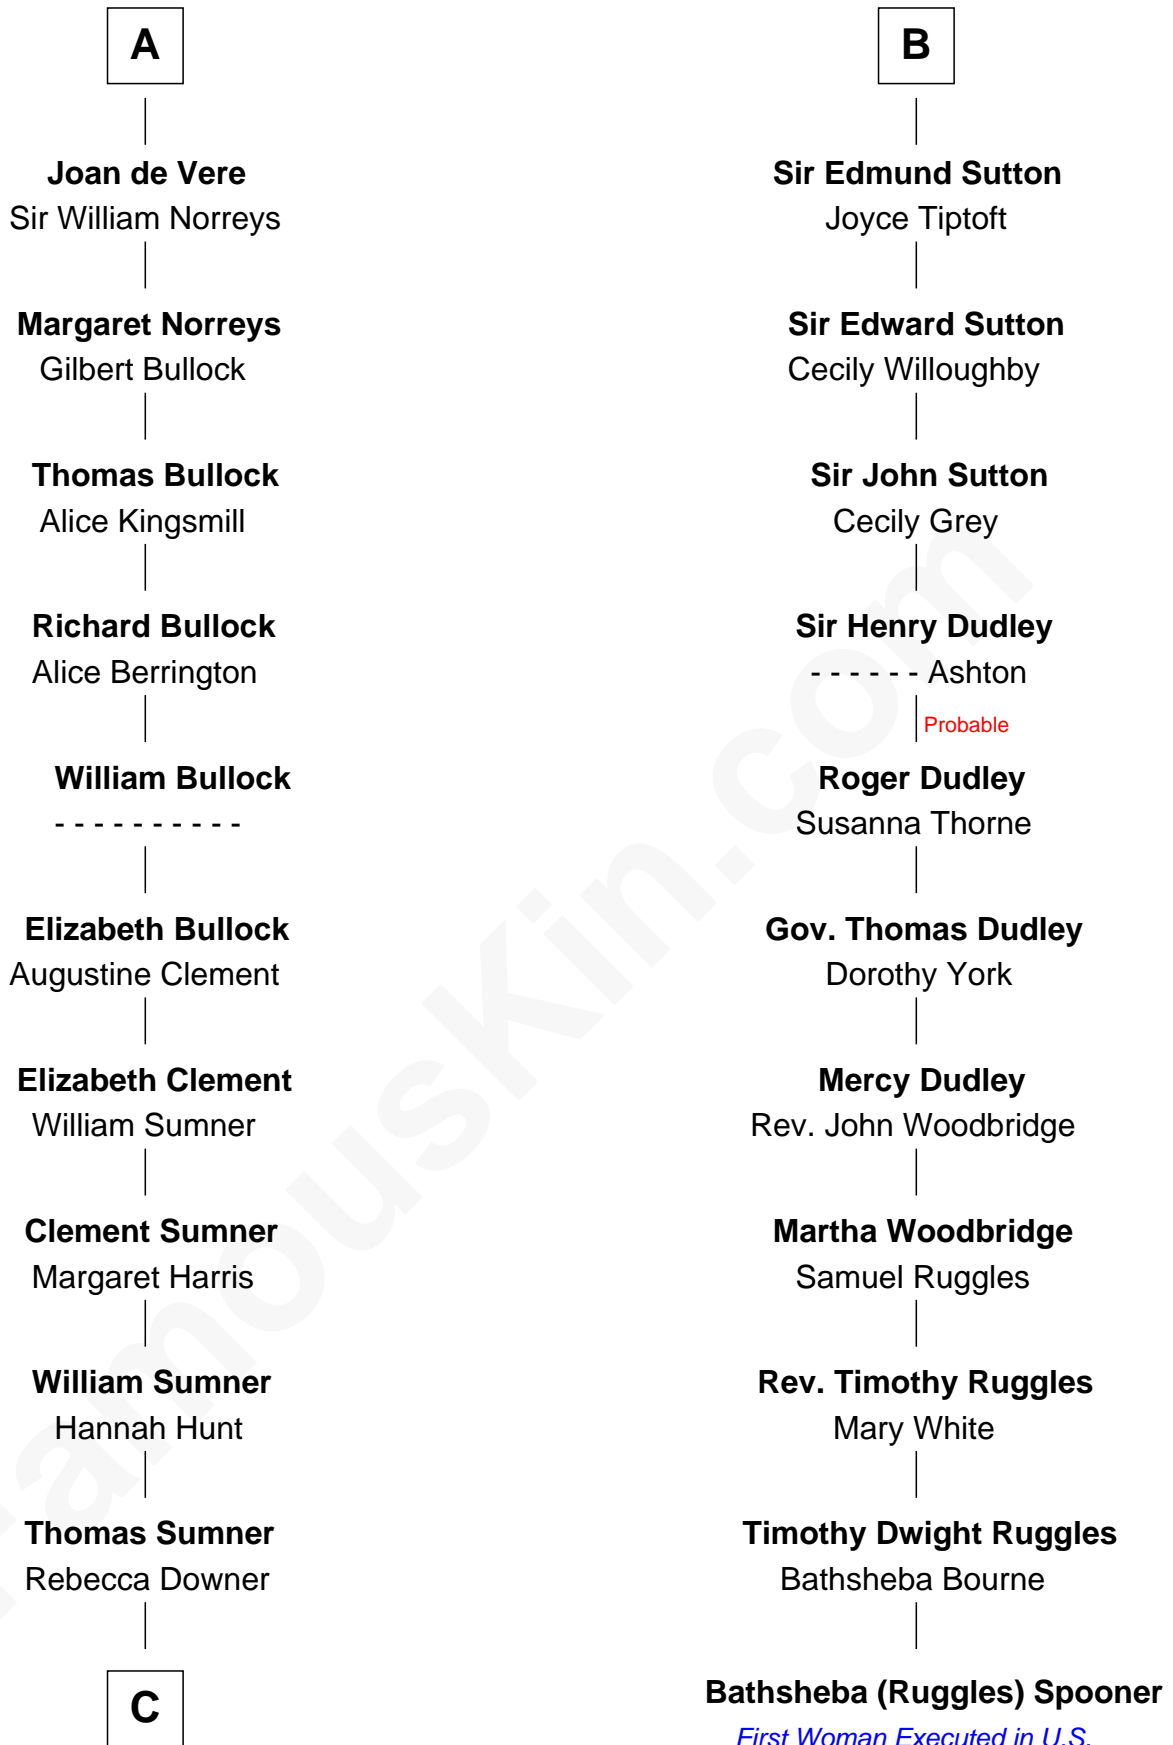

FamousKin.com Relationship Chart of

Alan Ladd
Movie Actor

17th cousin 4 times removed of

Bathsheba (Ruggles) Spooner

First woman executed for murder in U.S. by non-British government

C

—
Sylvia Americana Sumner

Abram Shotwell

—
Nancy Shotwell

Alvaro Ladd

—
Oscar F. Ladd

Julia Henrietta Meigs

—
Alan Harwood Ladd

Selina Raleigh

—
Alan Ladd