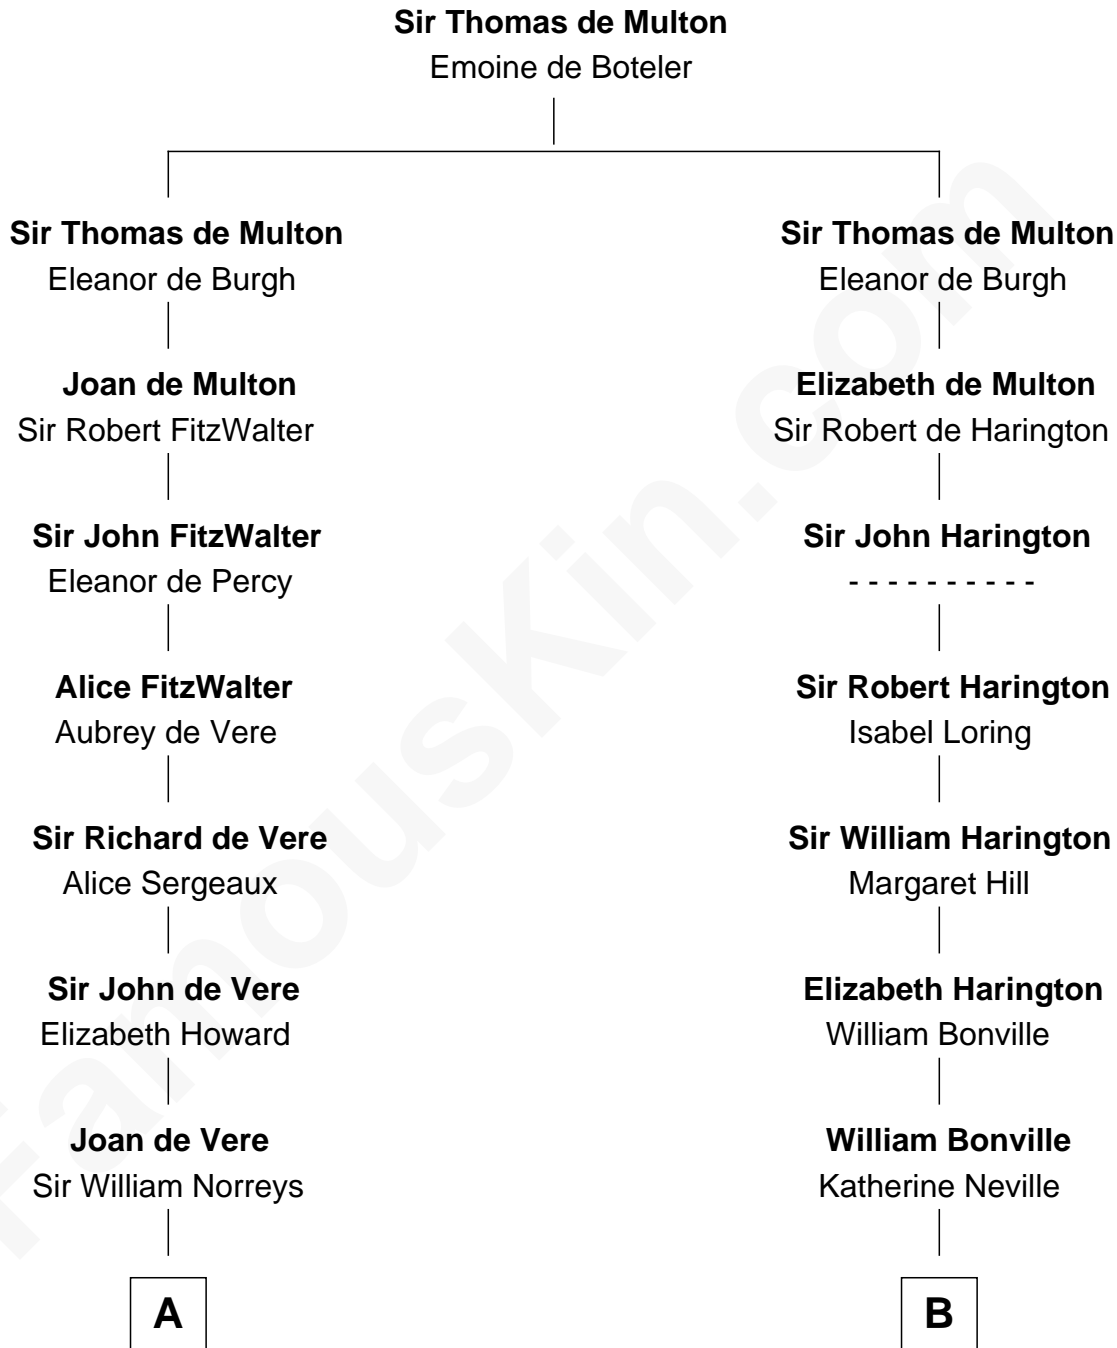

# FamousKin.com Relationship Chart of

**Alan Ladd**  
Movie Actor

16th cousin 4 times removed of

**Bathsheba (Ruggles) Spooner**

*First woman executed for murder in U.S. by non-British government*

**C**

—  
**Nancy Shotwell**

Alvaro Ladd

—  
**Oscar F. Ladd**

Julia Henrietta Meigs

—  
**Alan Harwood Ladd**

Selina Raleigh

—  
**Alan Ladd**

*Movie Actor*

FamousKin.com