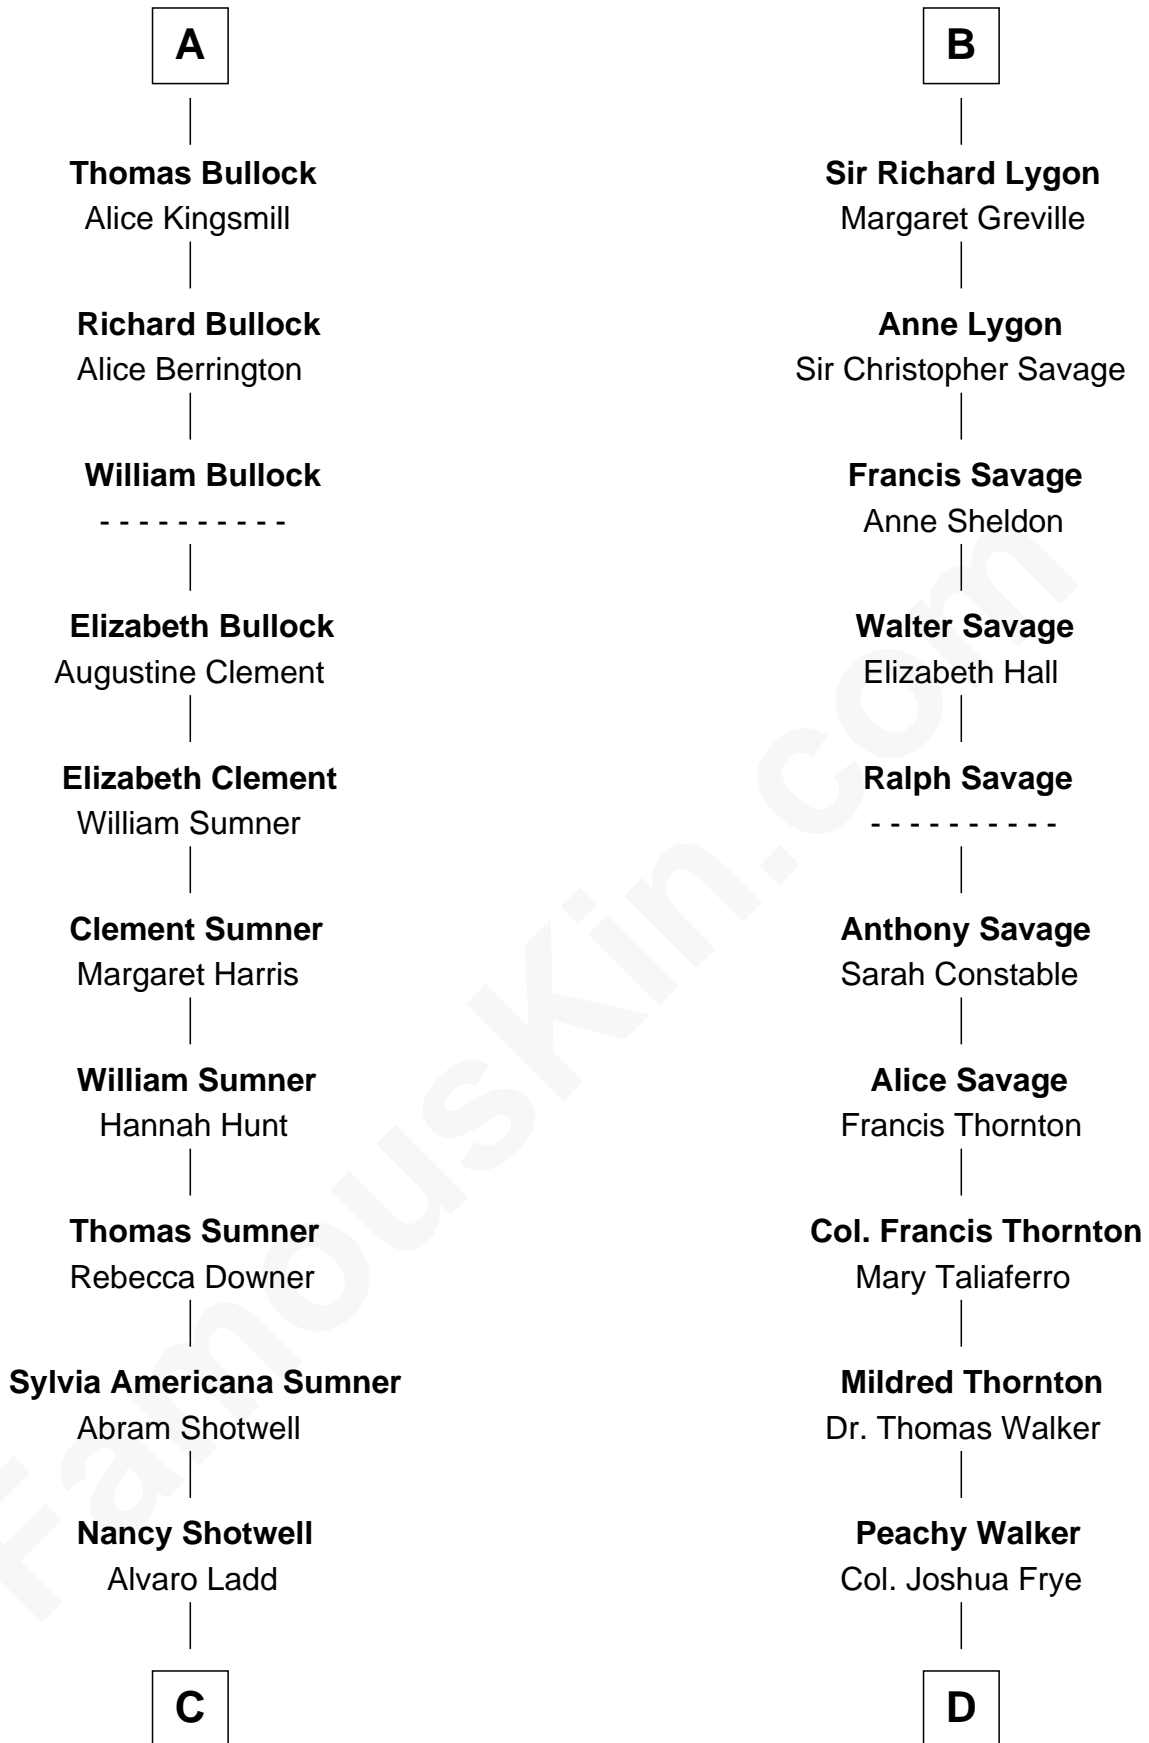

FamousKin.com Relationship Chart of

Alan Ladd
Movie Actor

19th cousin 2 times removed of

Adlai Stevenson II
31st Governor of Illinois

Hugh le Despencer
Eleanor de Clare

Isabel le Despencer
Richard Fitzalan

Sir Edmund Fitzalan
Sibyl de Montagu

Philippe Fitzalan
Sir Richard Sergeaux

Alice Sergeaux
Sir Richard de Vere

Sir John de Vere
Elizabeth Howard

Joan de Vere
Sir William Norreys

Margaret Norreys
Gilbert Bullock

A

Sir Edward le Despencer
Anne de Ferrers

Edward Despencer
Elizabeth Burghersh

Margaret Despencer
Robert de Ferrers

Sir Edmund Ferrers
Ellen Roche

Margaret Ferrers
John de Beauchamp

Sir Richard de Beauchamp
Elizabeth Stafford

Anne de Beauchamp
Sir Richard Lygon

B

C

Oscar F. Ladd
Julia Henrietta Meigs

Alan Harwood Ladd
Selina Raleigh

Alan Ladd
Movie Actor

D

Thomas Walker Frye
Elizabeth Speed Smith