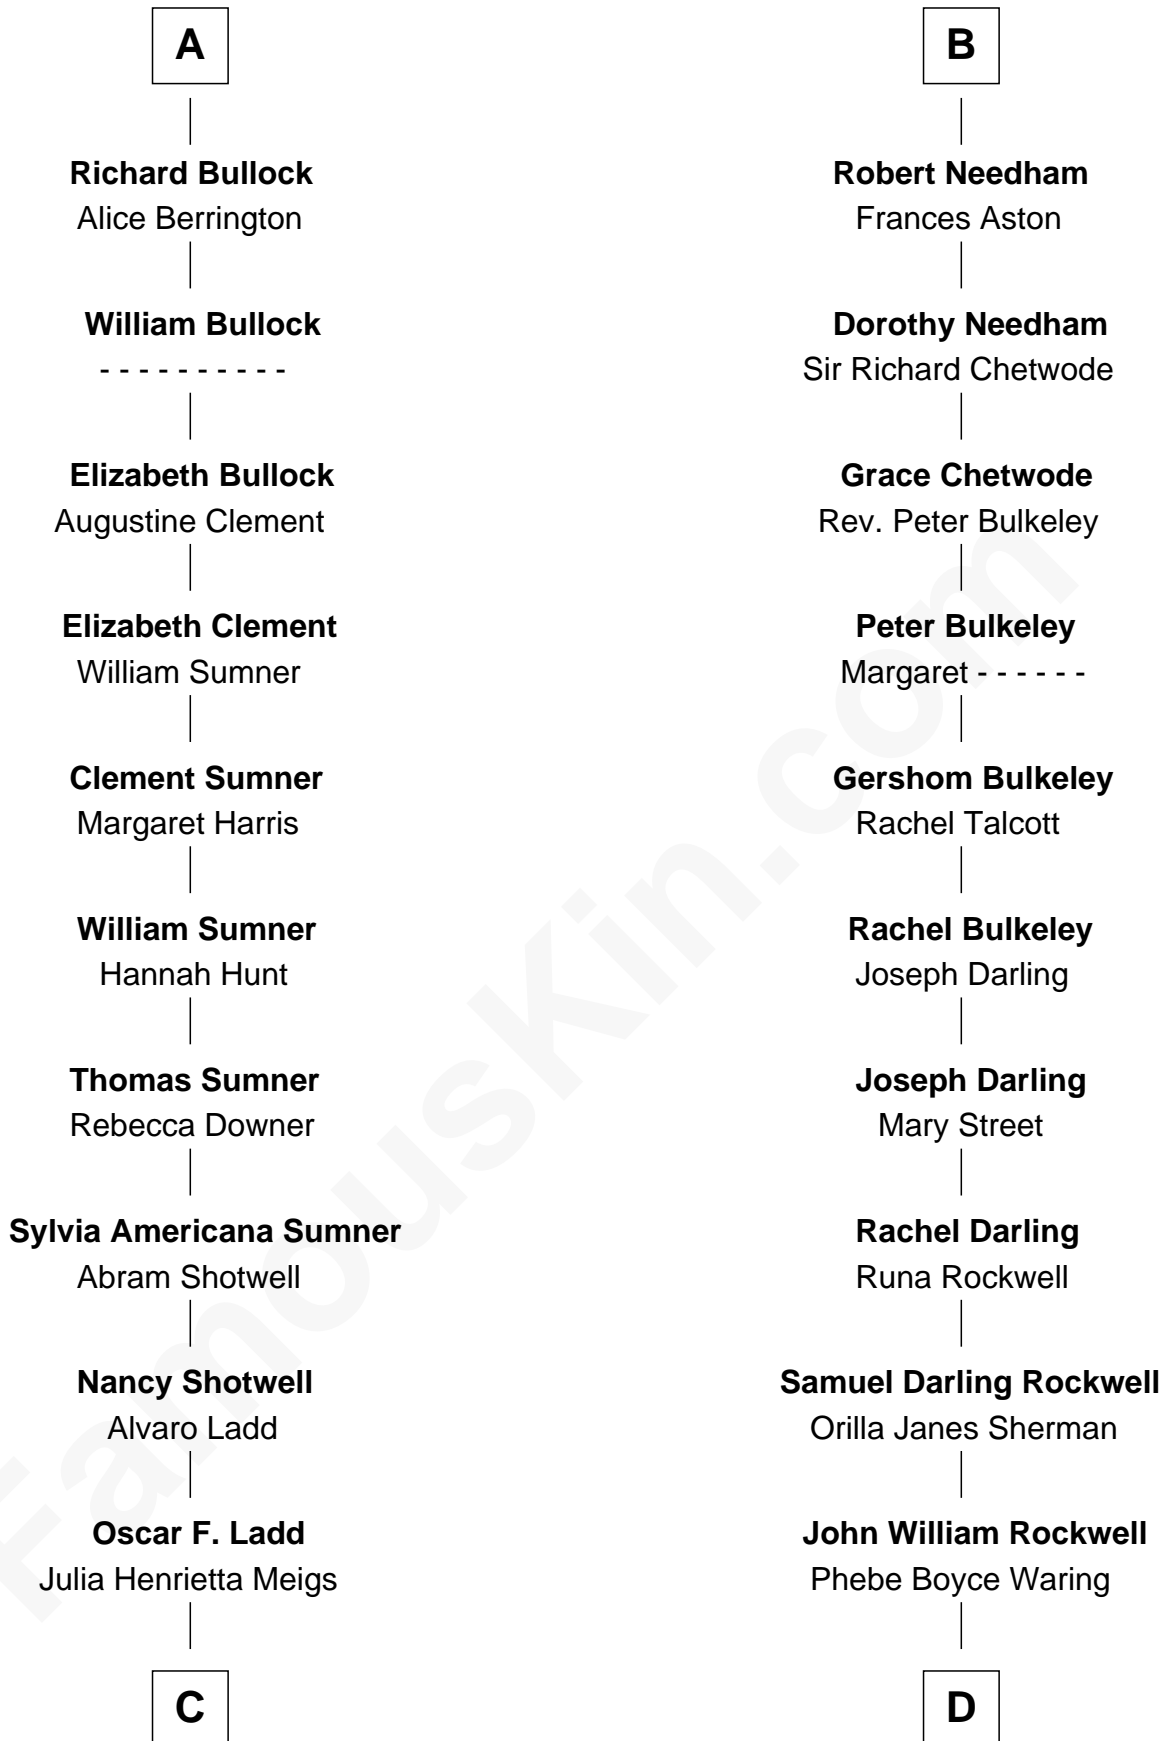

FamousKin.com Relationship Chart of

Alan Ladd
Movie Actor

18th cousin of

Norman Rockwell
American Artist

FamousKin.com