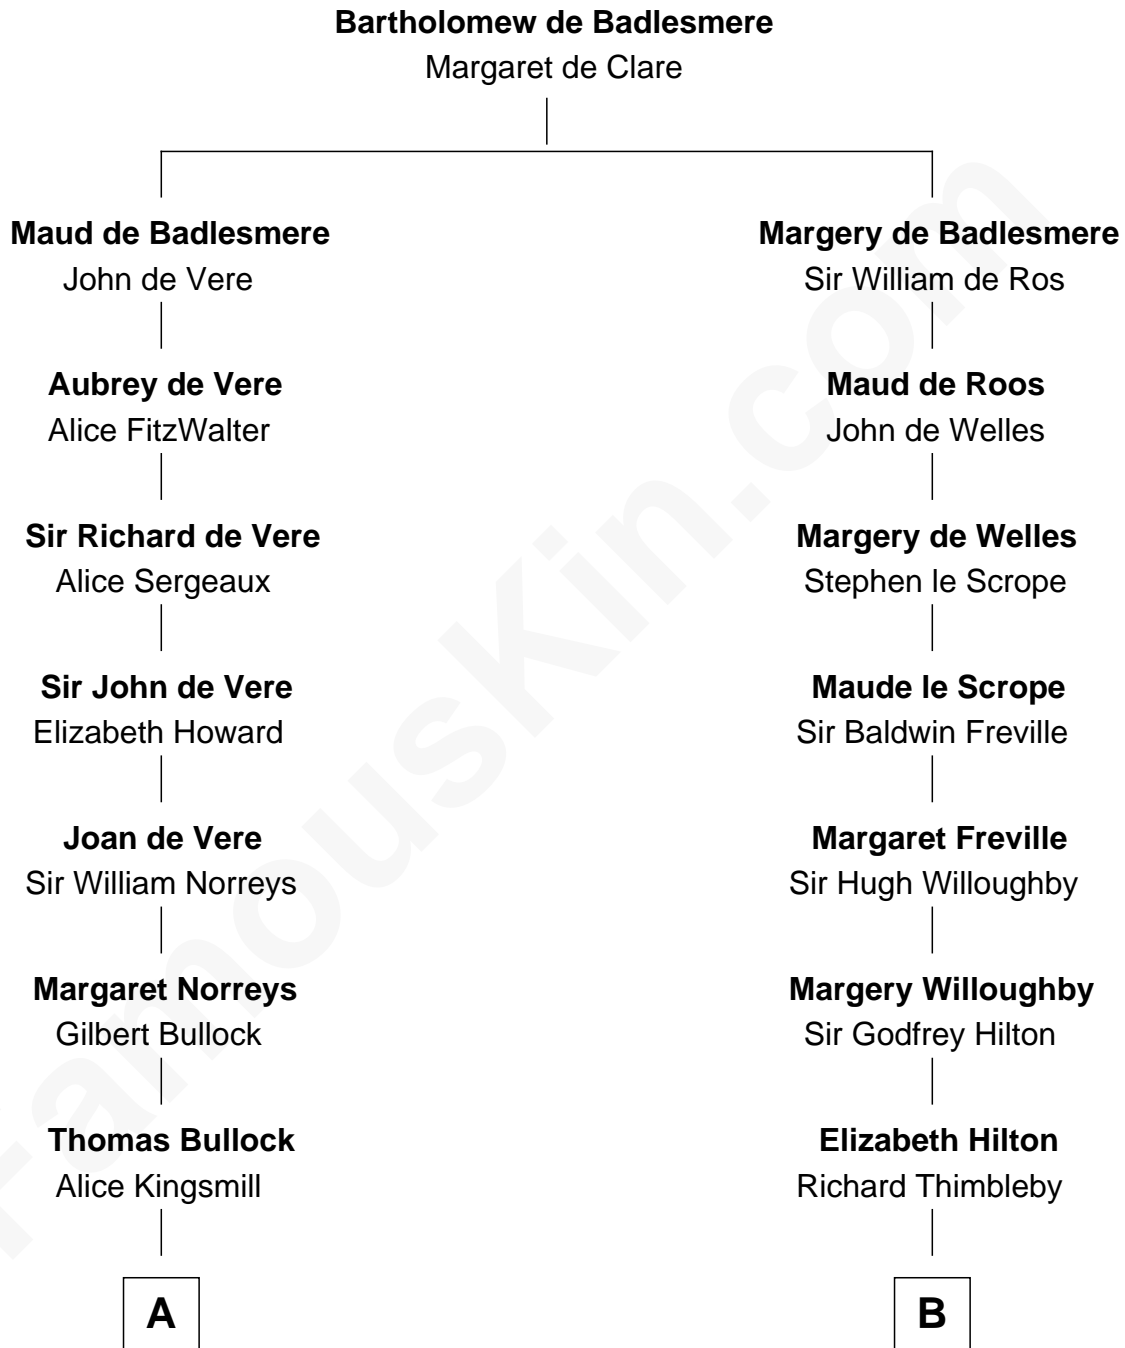

# FamousKin.com Relationship Chart of

**Alan Ladd**  
*Movie Actor*

16th cousin 2 times removed of

**Nicholas Gilman**  
*Signer of the U.S. Constitution*

**C**

—  
**Alan Harwood Ladd**

Selina Raleigh

—  
**Alan Ladd**

*Movie Actor*

FamousKin.com