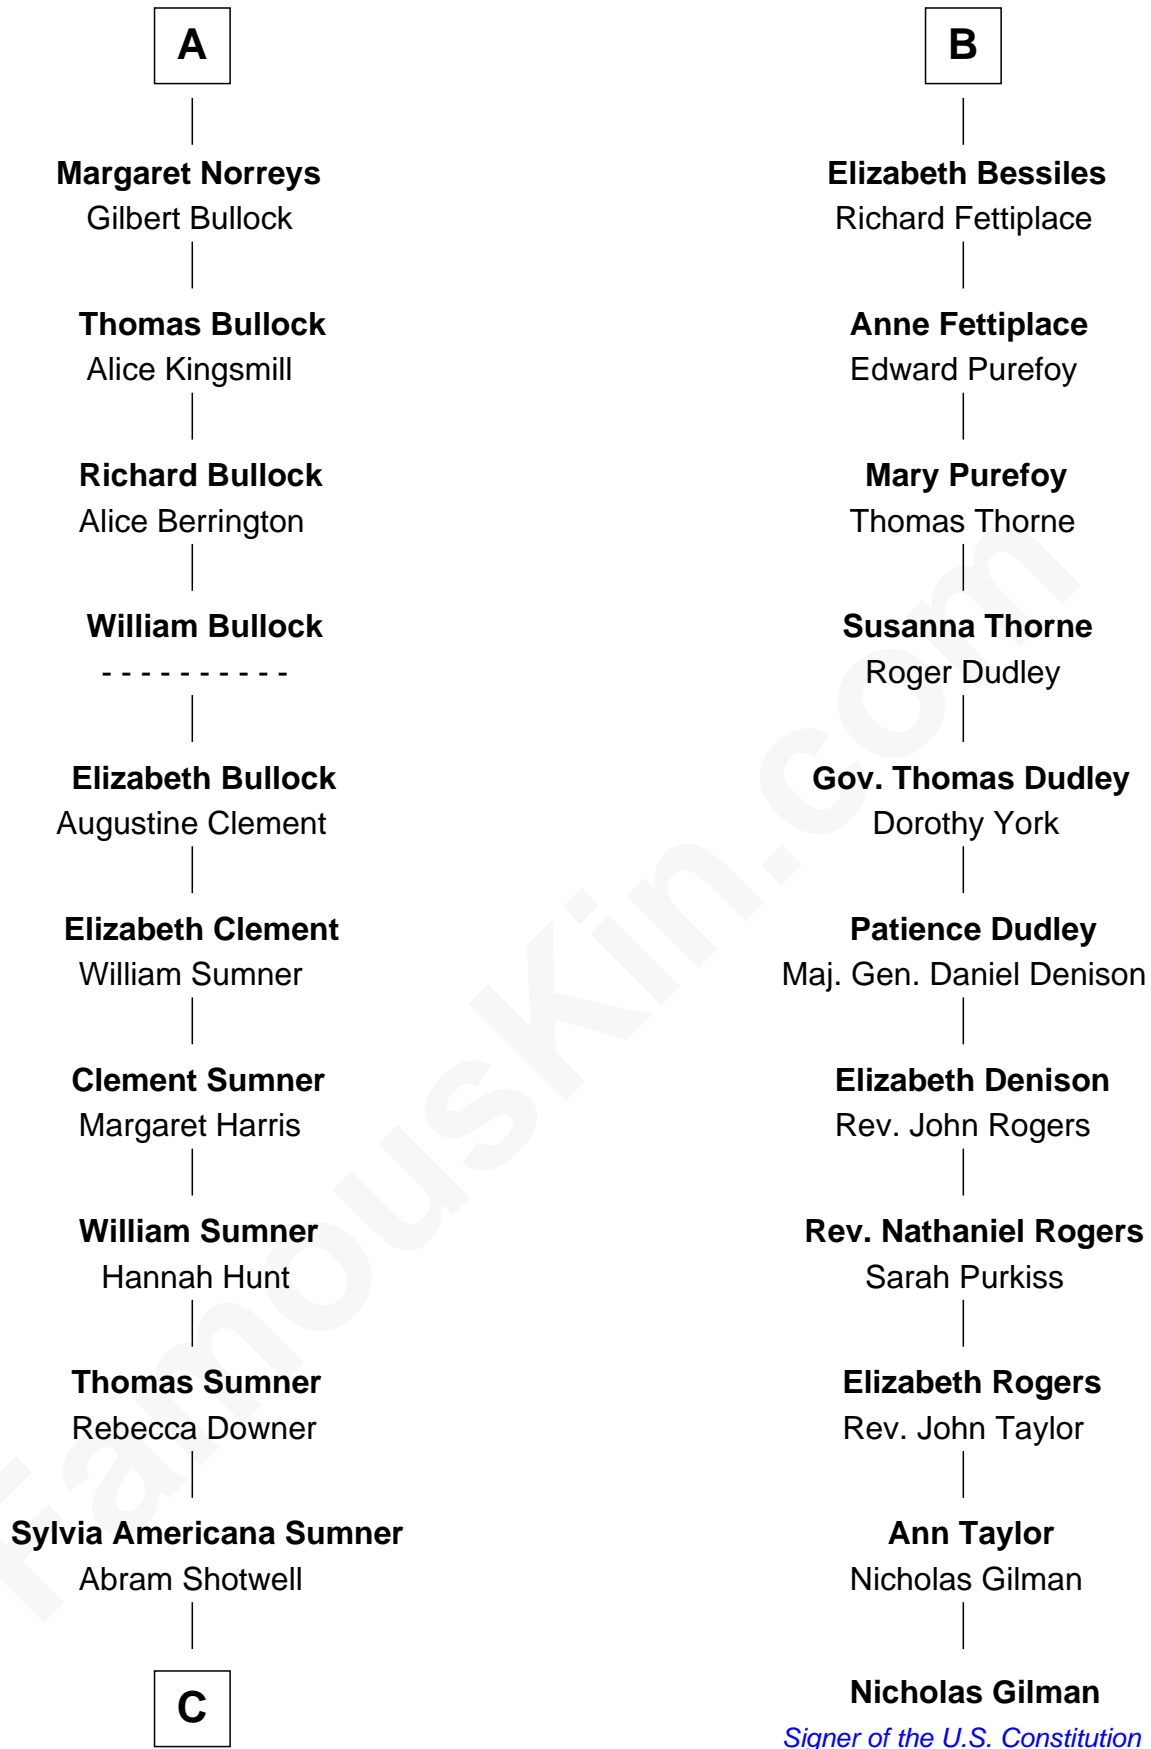

FamousKin.com Relationship Chart of

Alan Ladd
Movie Actor

17th cousin 3 times removed of

Nicholas Gilman
Signer of the U.S. Constitution

Sir Walter FitzRobert
Ida Longespee

Sir Robert FitzWalter
Eleanor de Ferrers

Ela FitzWalter

William de Odingsells

Sir Robert FitzWalter
Joan de Multon

Margaret de Oddingseles

Sir John de Grey

Sir John FitzWalter
Eleanor de Percy

Sir John Grey
Avice Marmion

Alice FitzWalter
Aubrey de Vere

Maud Grey

Sir Thomas Harcourt

Sir Richard de Vere
Alice Sergeaux

Sir Thomas Harcourt
Jane Fraunceys

Sir John de Vere
Elizabeth Howard

Sir Richard Harcourt
Edith St. Clair

Joan de Vere
Sir William Norreys

Alice Harcourt
William Bessiles

A

B

C

Nancy Shotwell

Alvaro Ladd

Oscar F. Ladd

Julia Henrietta Meigs

Alan Harwood Ladd