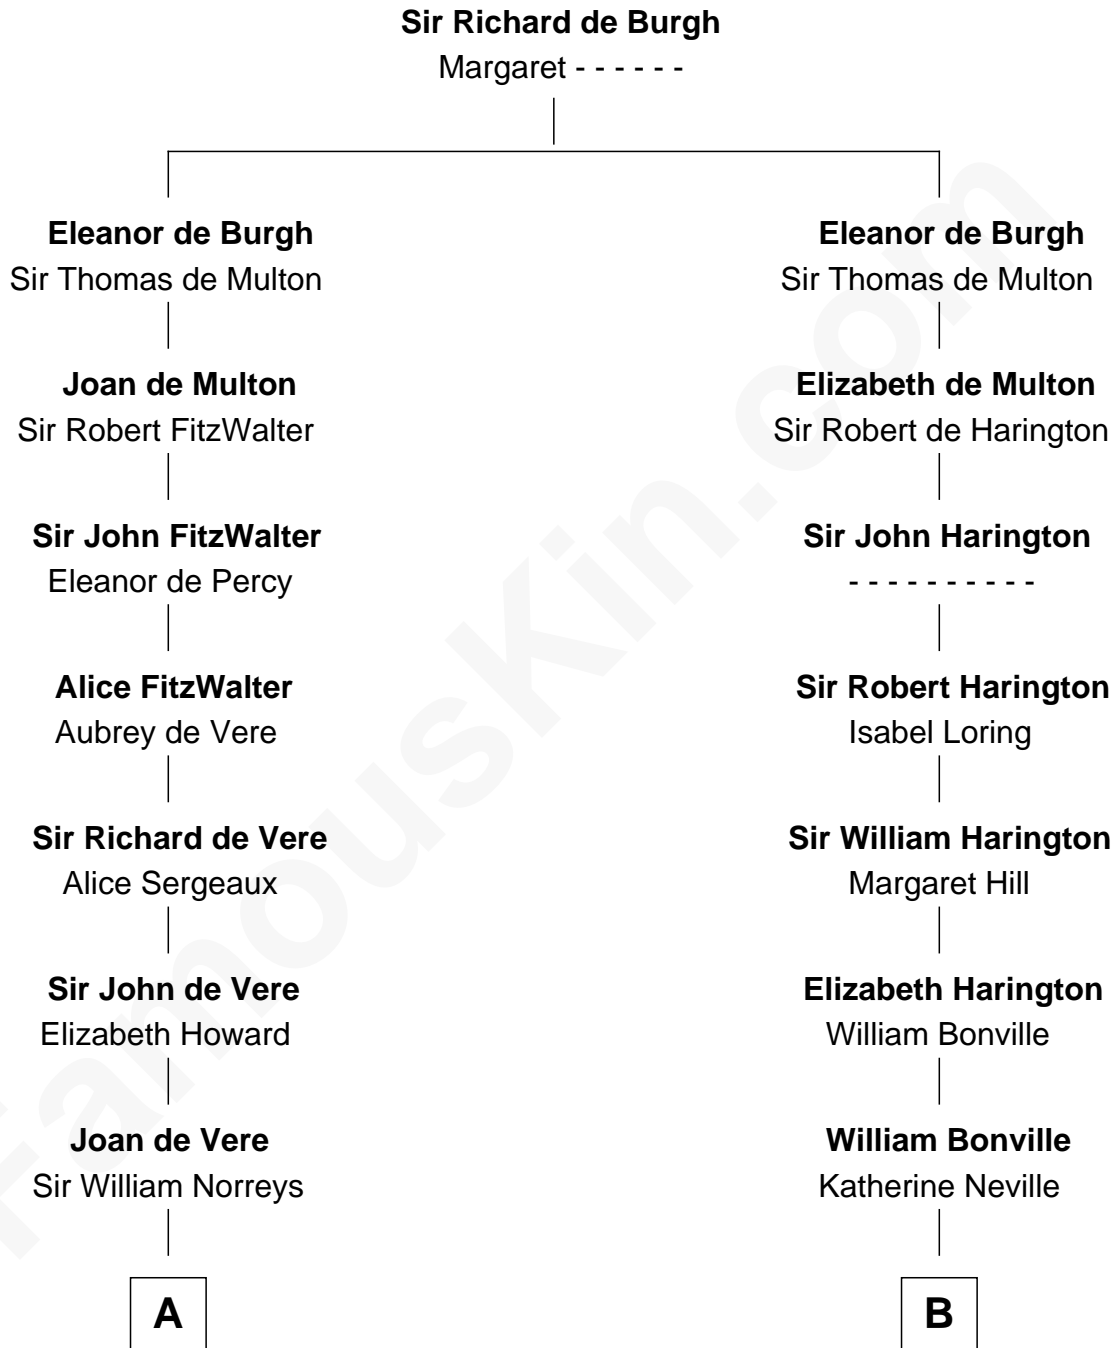

FamousKin.com Relationship Chart of

Alan Ladd
Movie Actor

17th cousin 3 times removed of

Nicholas Gilman
Signer of the U.S. Constitution

C

—
Nancy Shotwell

Alvaro Ladd

—
Oscar F. Ladd

Julia Henrietta Meigs

—
Alan Harwood Ladd

Selina Raleigh

—
Alan Ladd

Movie Actor

FamousKin.com