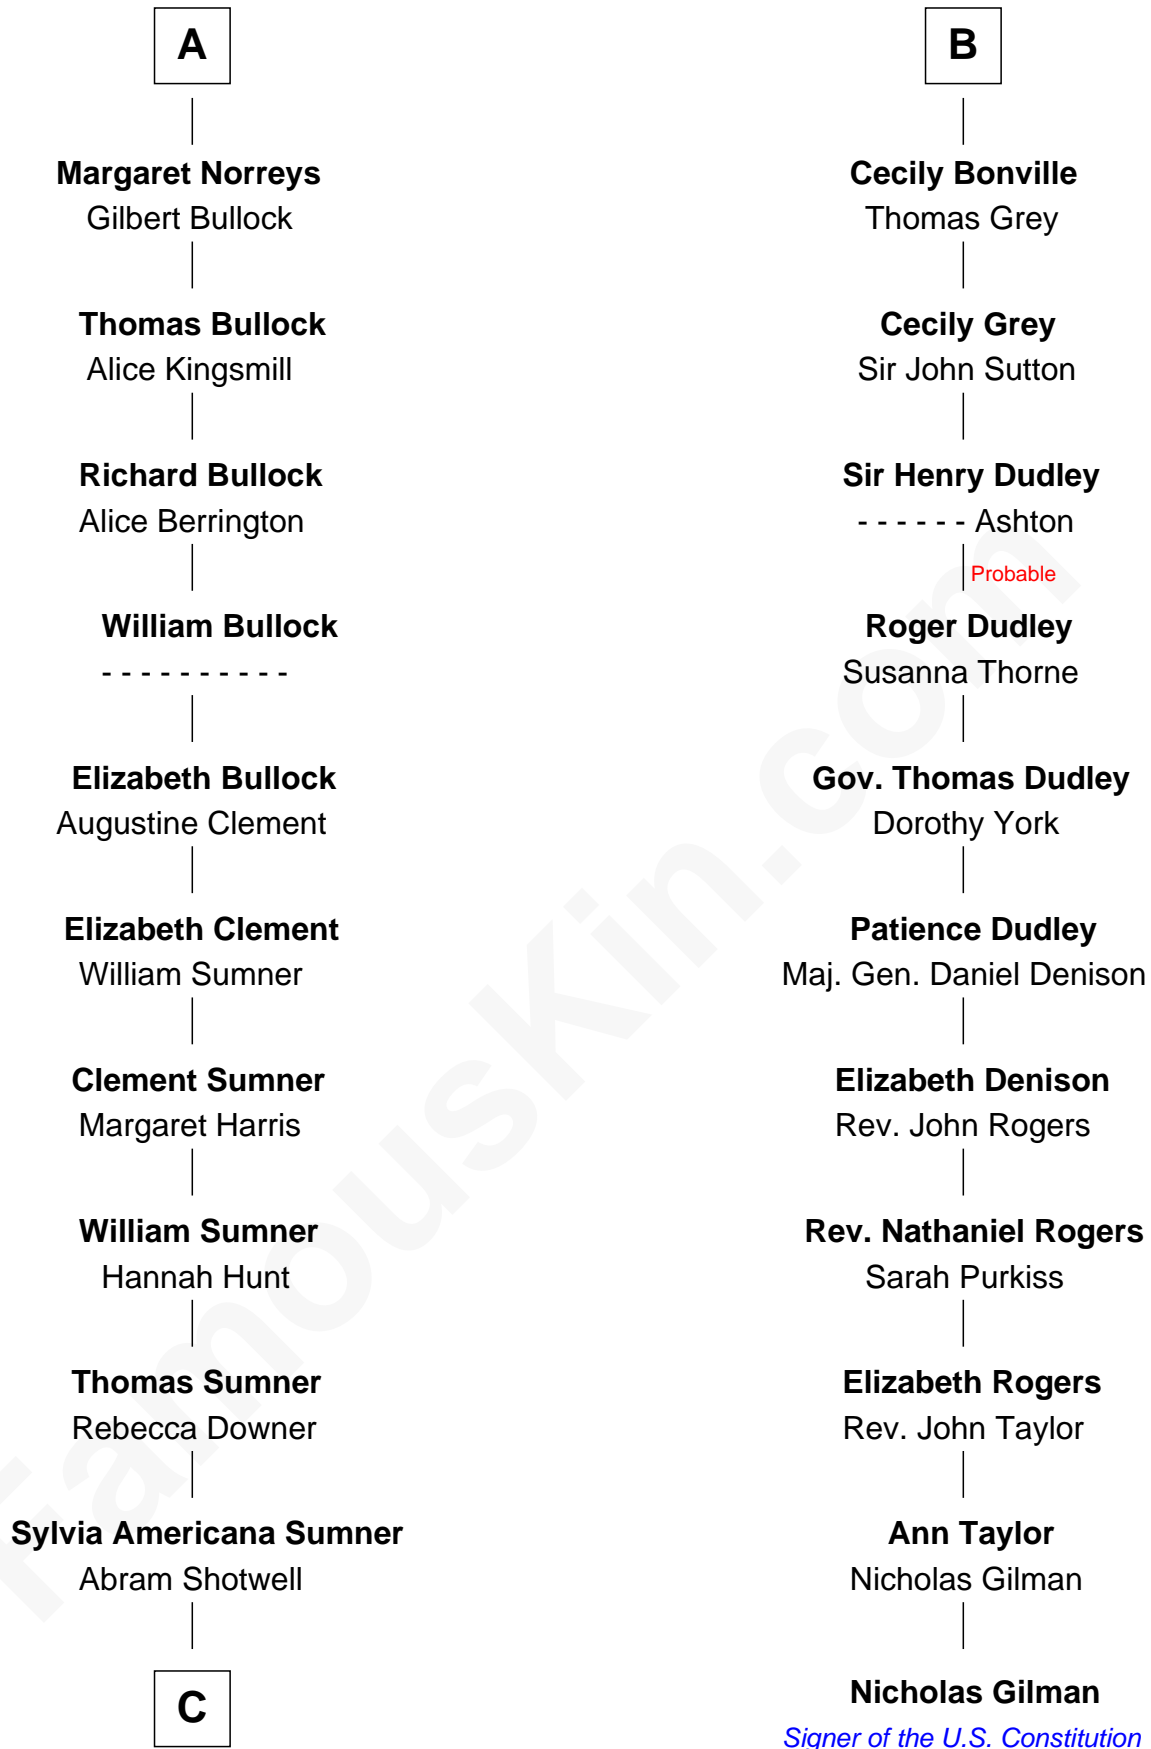

FamousKin.com Relationship Chart of

Alan Ladd
Movie Actor

17th cousin 3 times removed of

Nicholas Gilman
Signer of the U.S. Constitution

C

—
Nancy Shotwell

Alvaro Ladd

—
Oscar F. Ladd

Julia Henrietta Meigs

—
Alan Harwood Ladd

Selina Raleigh

—
Alan Ladd

Movie Actor

FamousKin.com