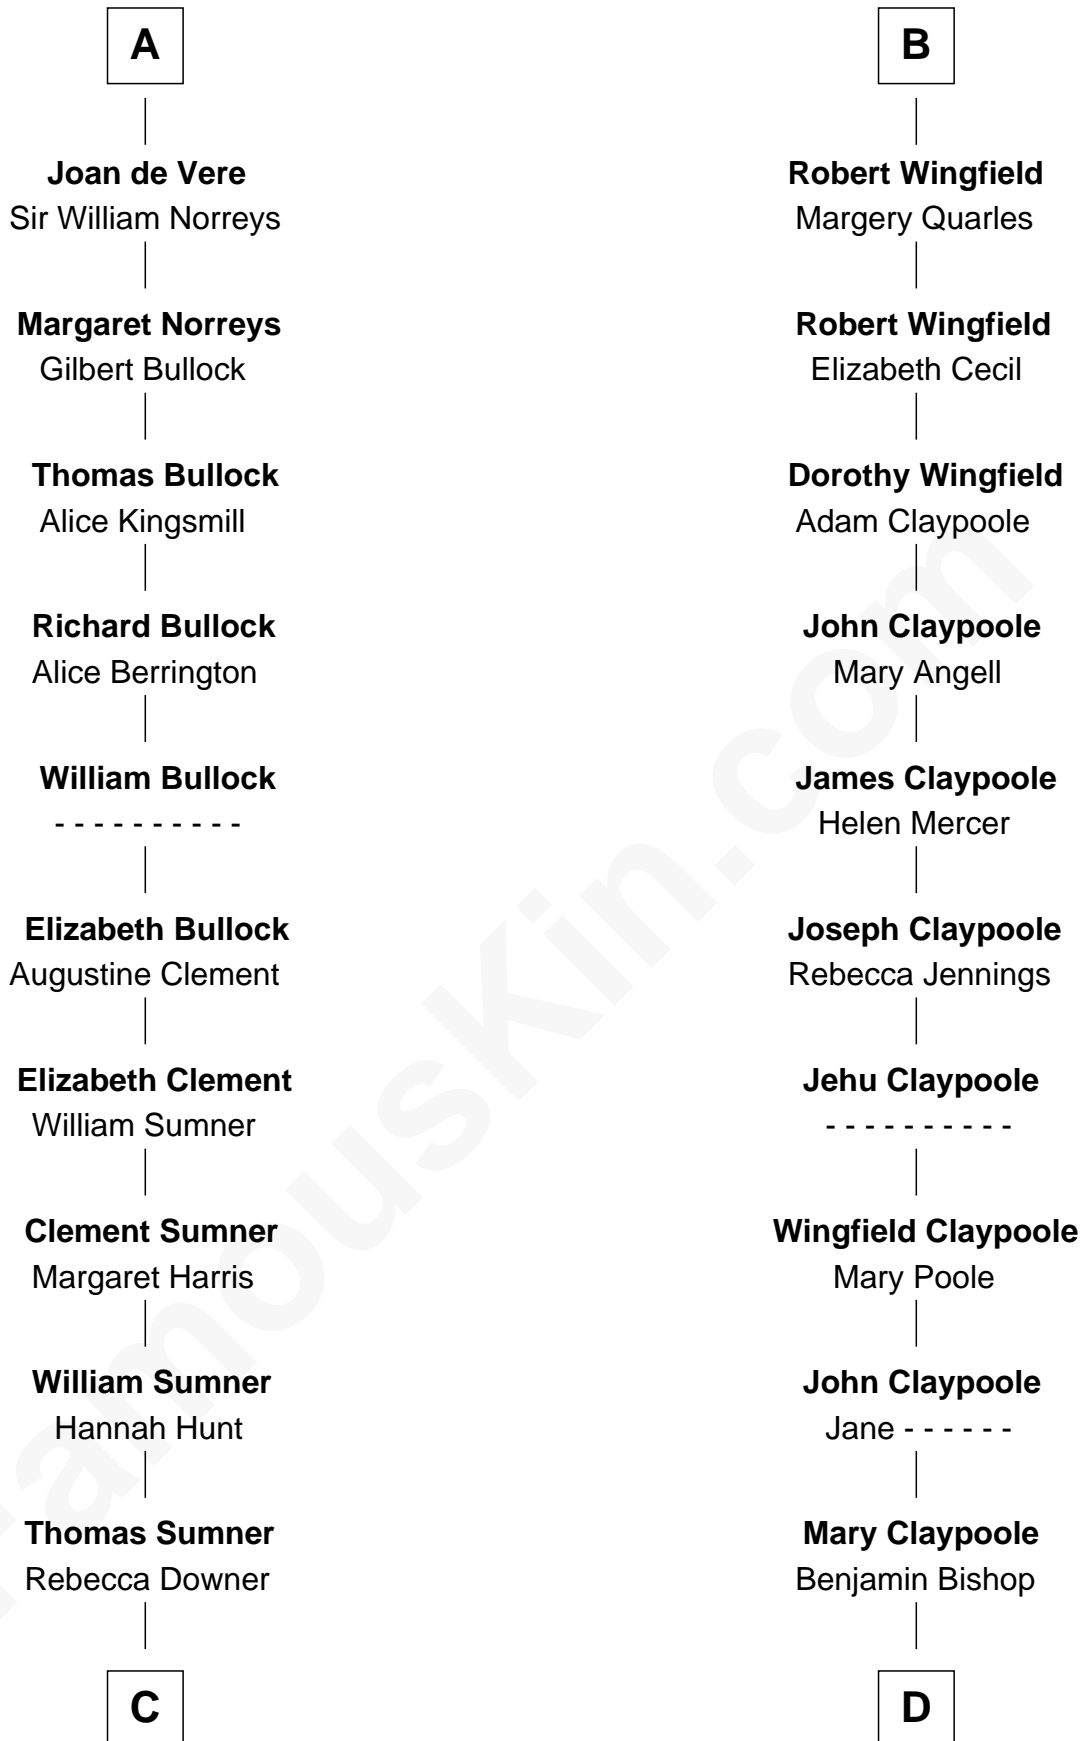

FamousKin.com Relationship Chart of

Alan Ladd

Movie Actor

21st cousin of

Valerie Bertinelli

Television Actress

William de Beauchamp

Maud FitzJohn

Sir Patrick de Chaworth

Maud de Chaworth

Henry Plantagenet

Eleanor Plantagenet

Richard Fitzalan

Sir Richard Fitzalan

Elizabeth de Bohun

Elizabeth Fitzalan

Sir Robert Goushill

Elizabeth Goushill

Sir Robert Wingfield

Sir Henry Wingfield

Elizabeth Rookes

B

C

Sylvia Americana Sumner

Abram Shotwell

Nancy Shotwell

Alvaro Ladd

Oscar F. Ladd

Julia Henrietta Meigs

Alan Harwood Ladd

Selina Raleigh

Alan Ladd