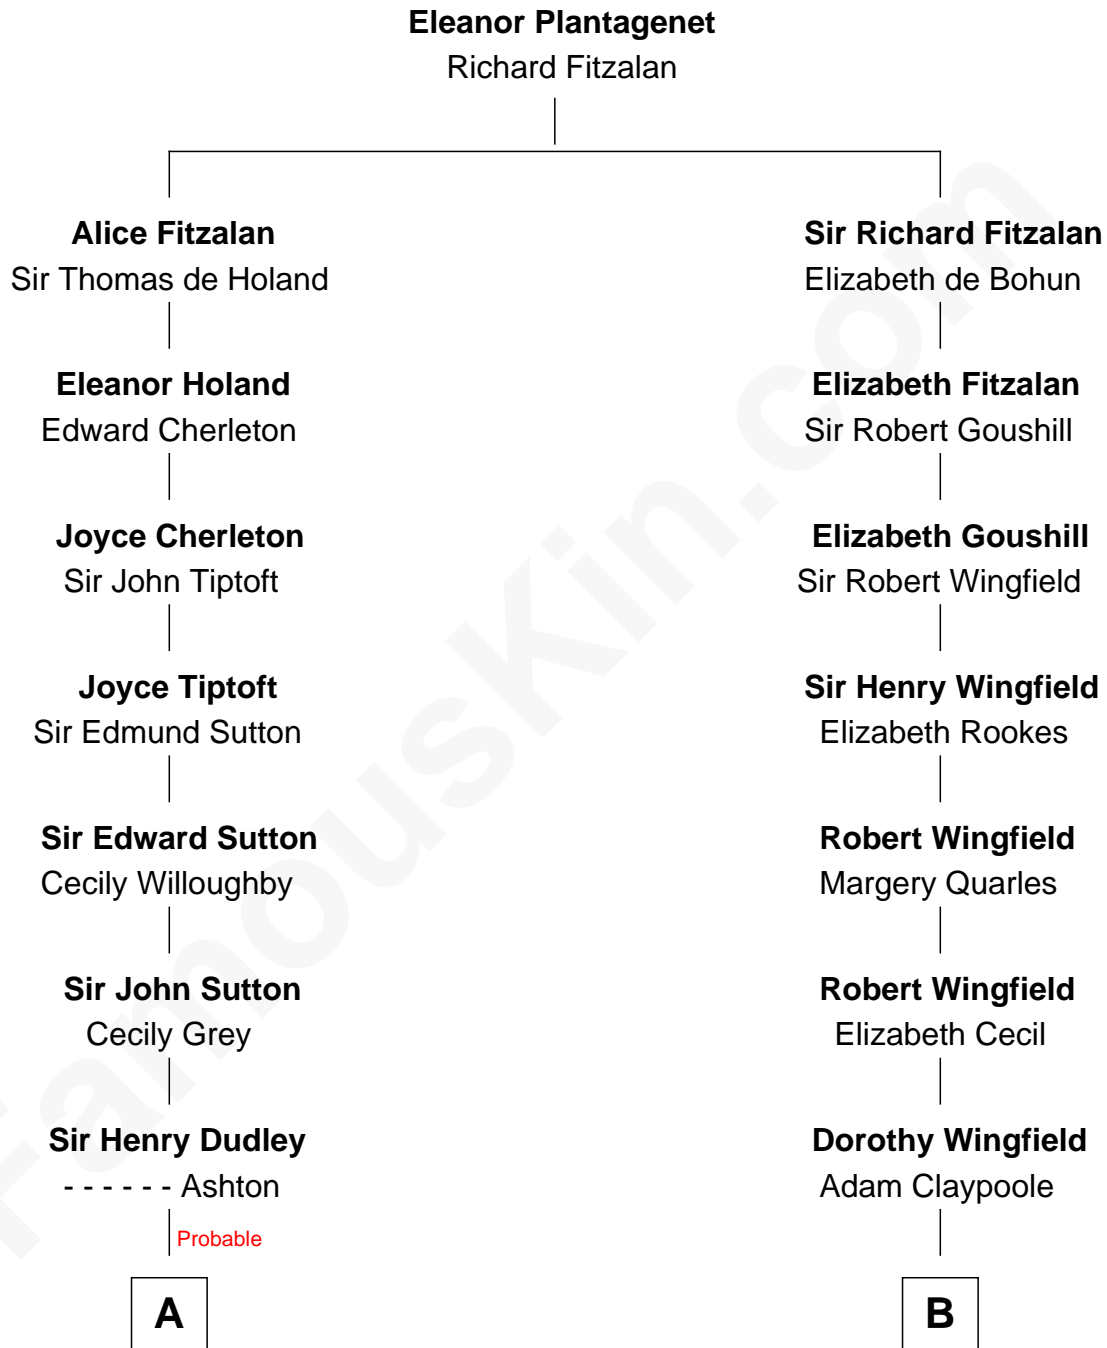

FamousKin.com Relationship Chart of

Alan Ladd
Movie Actor

18th cousin 1 time removed of

Valerie Bertinelli
Television Actress

C

Oscar F. Ladd
Julia Henrietta Meigs

Alan Harwood Ladd
Selina Raleigh

Alan Ladd
Movie Actor