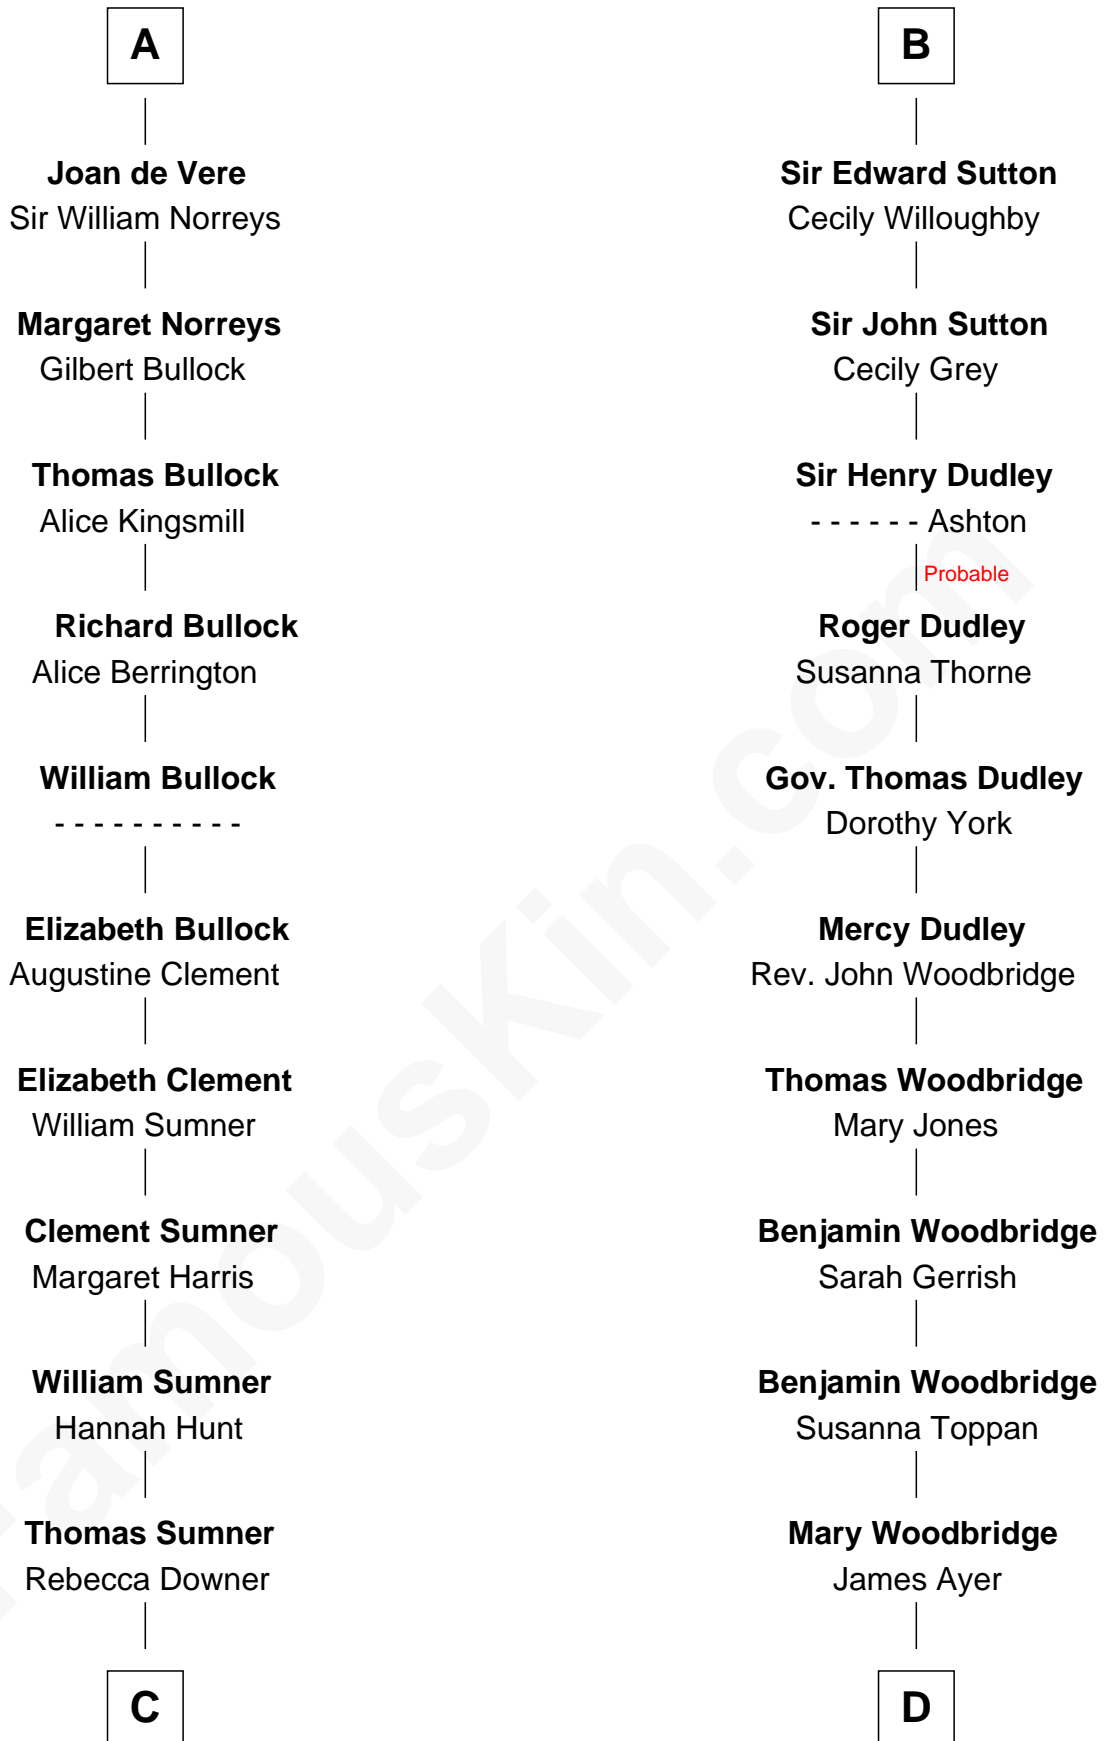

# FamousKin.com Relationship Chart of

**Alan Ladd**

*Movie Actor*

21st cousin of

**Tennessee Williams**

*Author of A Streetcar Named Desire*

**C**

**Sylvia Americana Sumner**

Abram Shotwell

**Nancy Shotwell**

Alvaro Ladd

**Oscar F. Ladd**

Julia Henrietta Meigs

**Alan Harwood Ladd**

Selina Raleigh

**Alan Ladd**

**Cornelius Coffin Williams**

Edwina Dakin

**Tennessee Williams**

*Author of A Streetcar Named Desire*