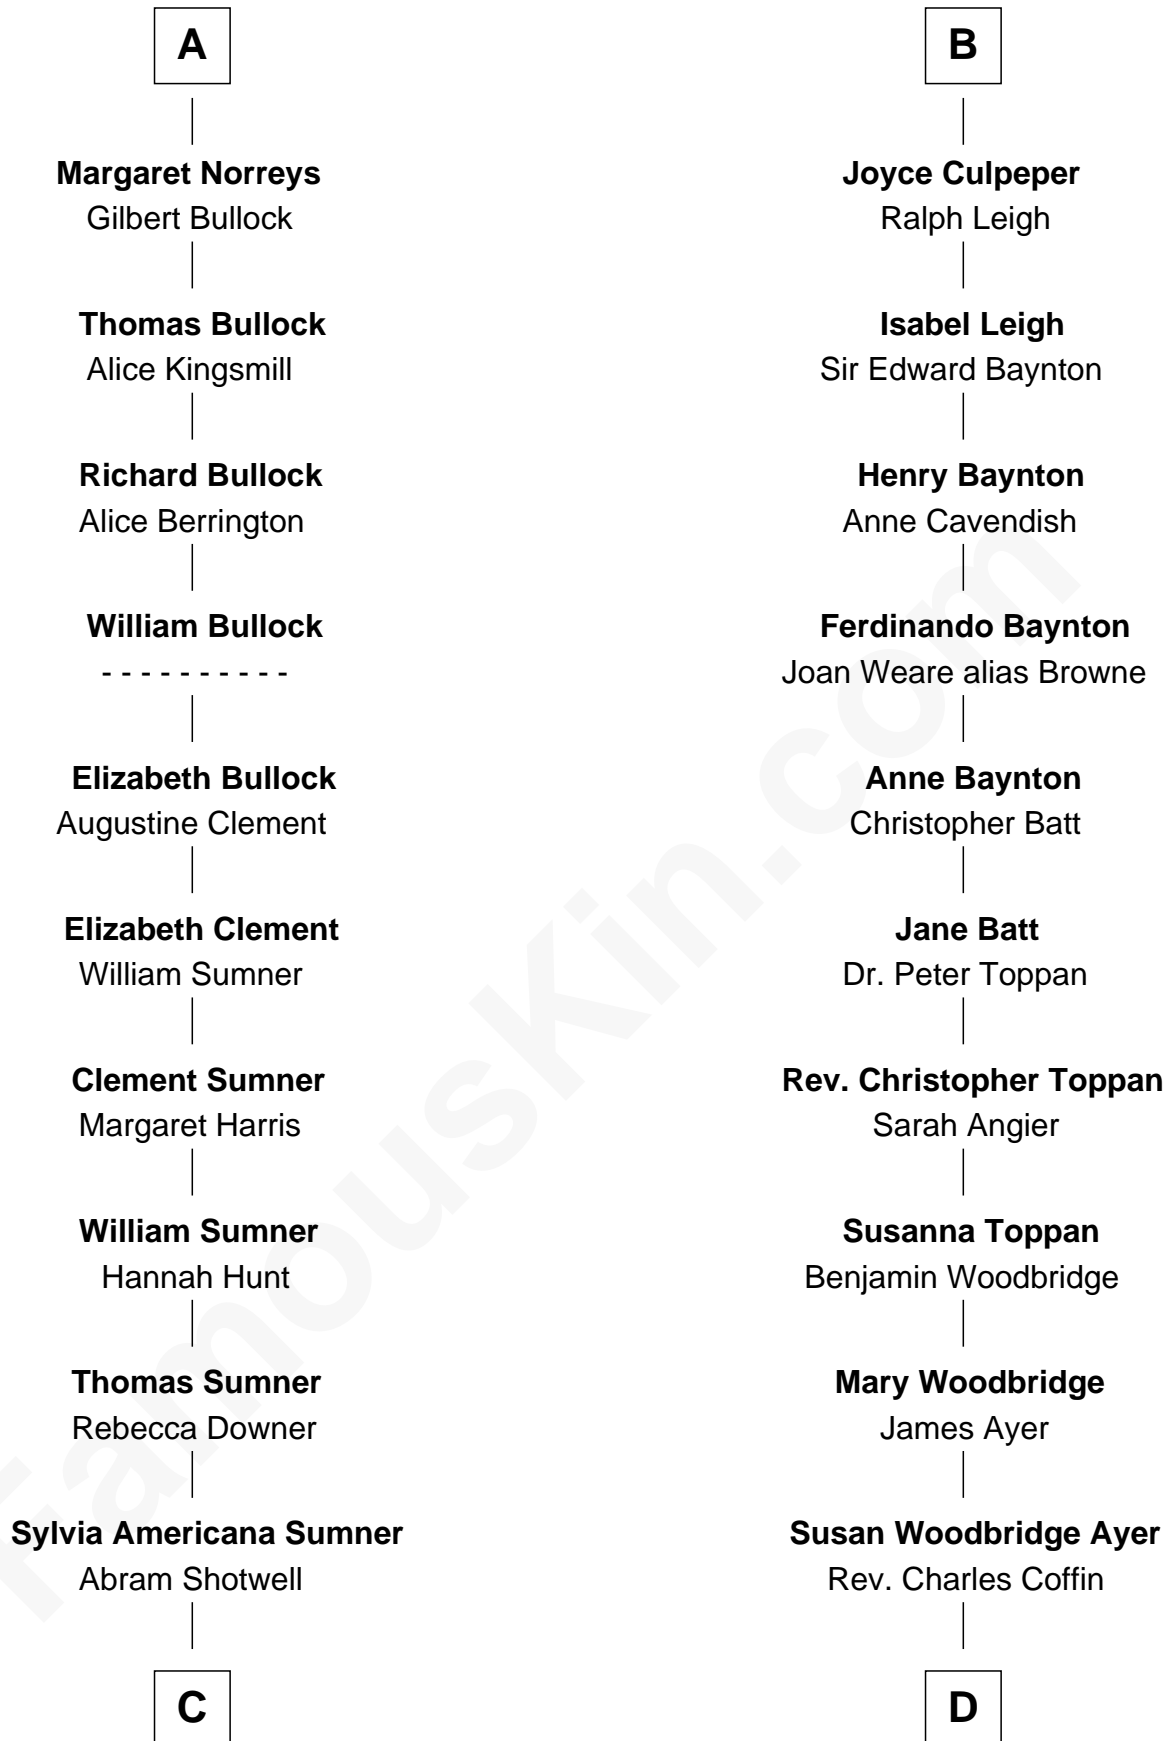

FamousKin.com Relationship Chart of

Alan Ladd

Movie Actor

20th cousin of

Tennessee Williams

Author of A Streetcar Named Desire

Sir Gilbert de Clare

Joan of Acre

Eleanor de Clare
Hugh le Despencer

Isabel le Despencer
Richard Fitzalan

Sir Edmund Fitzalan
Sibyl de Montagu

Philippe Fitzalan
Sir Richard Sergeaux

Alice Sergeaux
Sir Richard de Vere

Sir John de Vere
Elizabeth Howard

Joan de Vere
Sir William Norreys

A

Elizabeth de Clare
Sir Thebaud de Verdun

Isabel de Verdun
Henry de Ferrers

Sir William de Ferrers
Margaret de Ufford

Sir Henry de Ferrers
Joan de Poynings

Sir William Ferrers
Philippa Clifford

Elizabeth Ferrers
Sir William Culpeper

Sir Richard Culpeper
Isabel Worsley

B

C

Nancy Shotwell

Alvaro Ladd

Oscar F. Ladd

Julia Henrietta Meigs