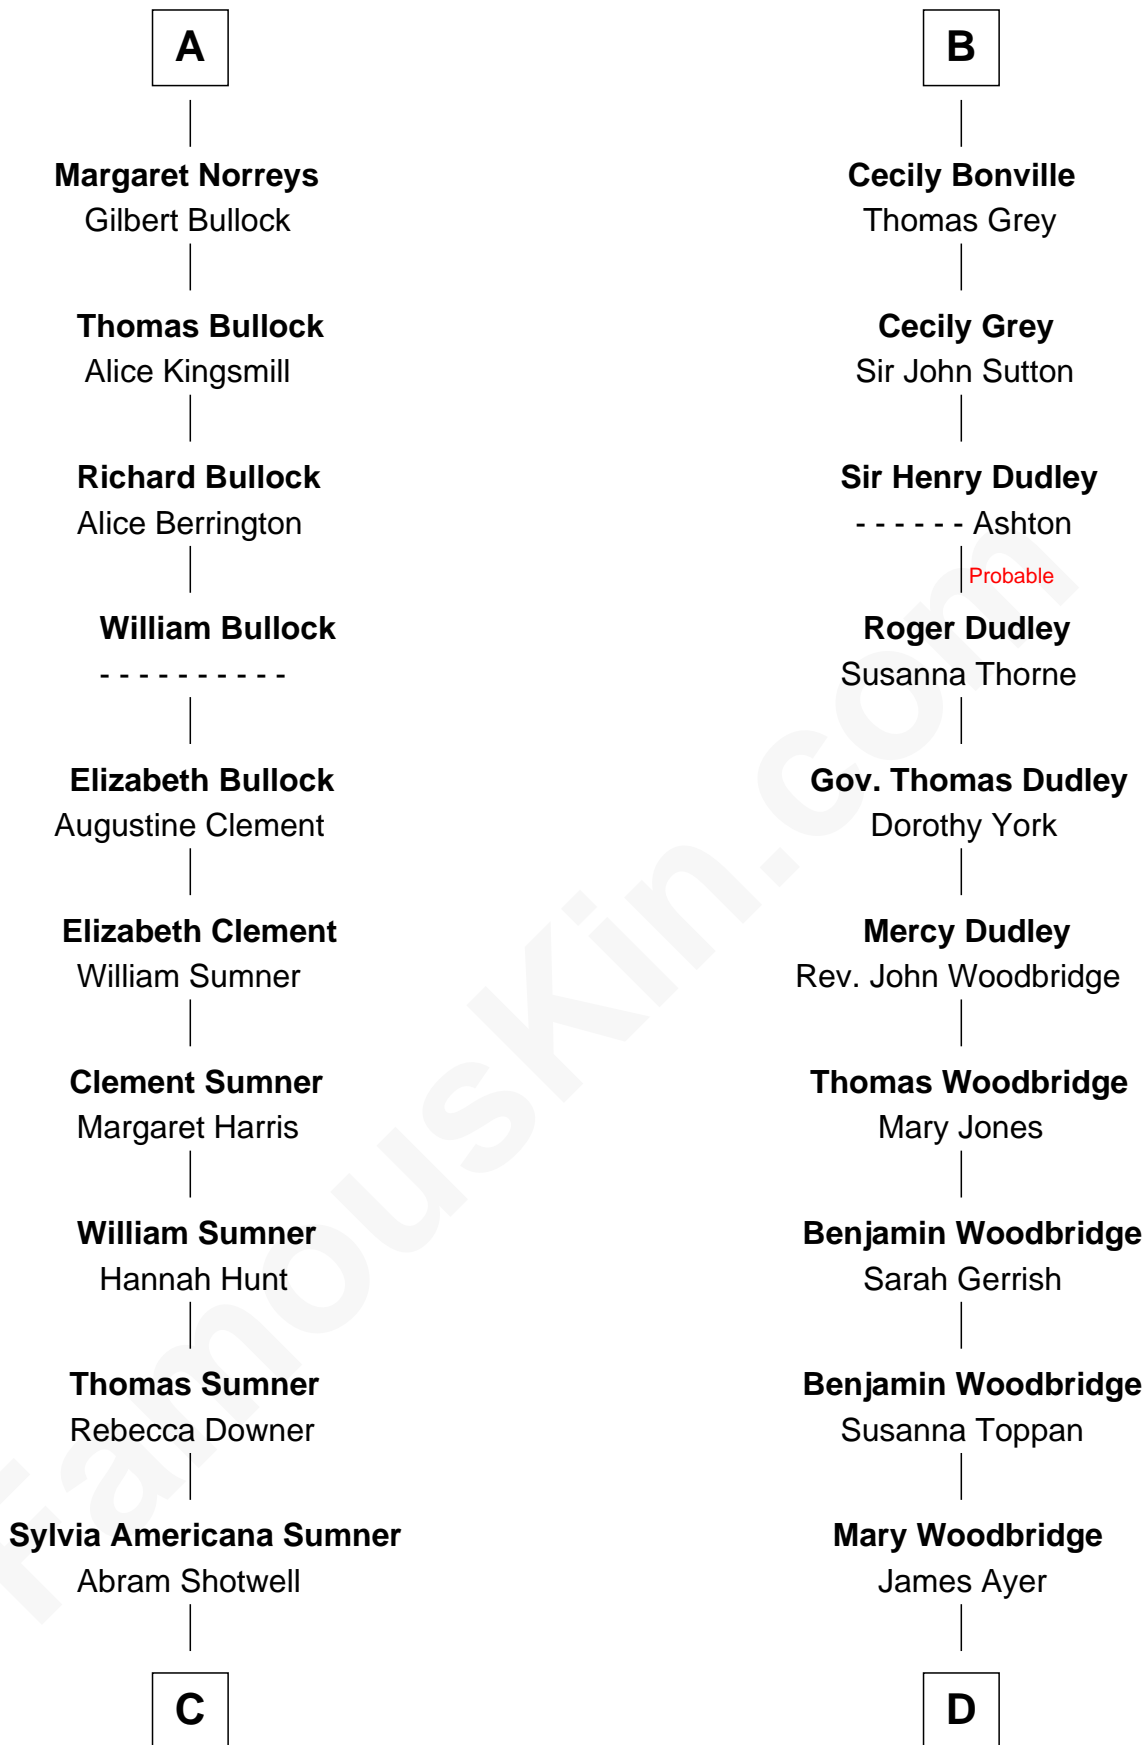

FamousKin.com Relationship Chart of

Alan Ladd
Movie Actor

20th cousin 1 time removed of

Tennessee Williams
Author of *A Streetcar Named Desire*

C

Nancy Shotwell

Alvaro Ladd

Oscar F. Ladd

Julia Henrietta Meigs

Alan Harwood Ladd

Selina Raleigh

Alan Ladd

Movie Actor

D

Susan Woodbridge Ayer

Rev. Charles Coffin

Cornelius Worcester Coffin

Nancy McCorkle

Isabelle Coffin

Thomas Lanier Williams

Cornelius Coffin Williams

Edwina Dakin

Tennessee Williams

Author of A Streetcar Named Desire