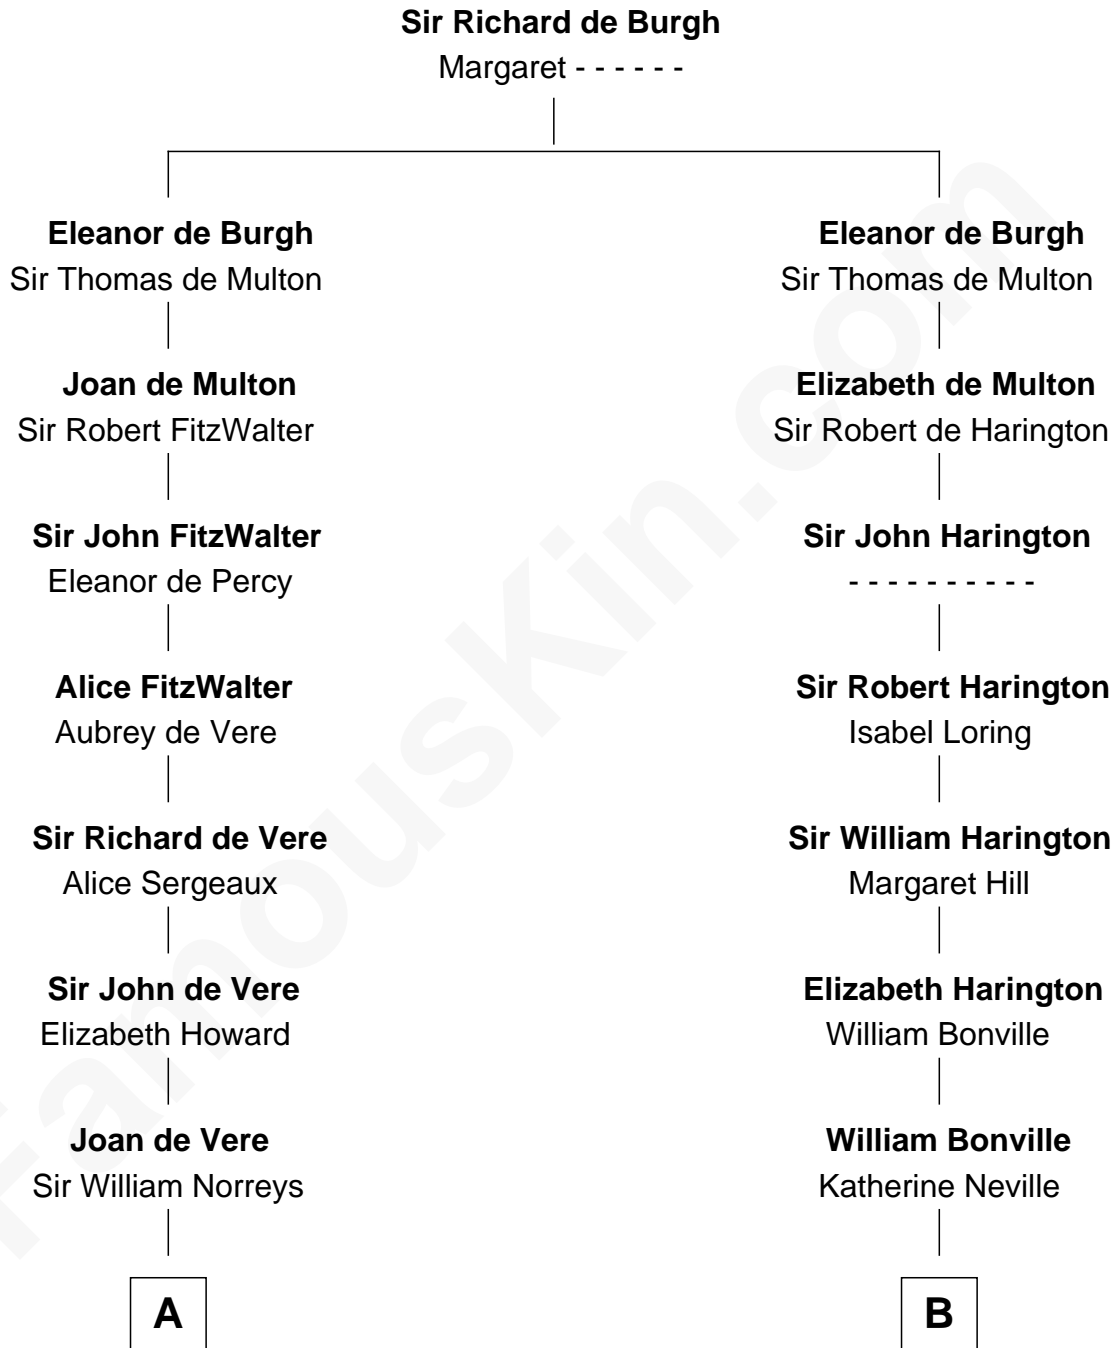

FamousKin.com Relationship Chart of

Alan Ladd
Movie Actor

20th cousin 1 time removed of

Tennessee Williams
Author of *A Streetcar Named Desire*

C

Nancy Shotwell

Alvaro Ladd

Oscar F. Ladd