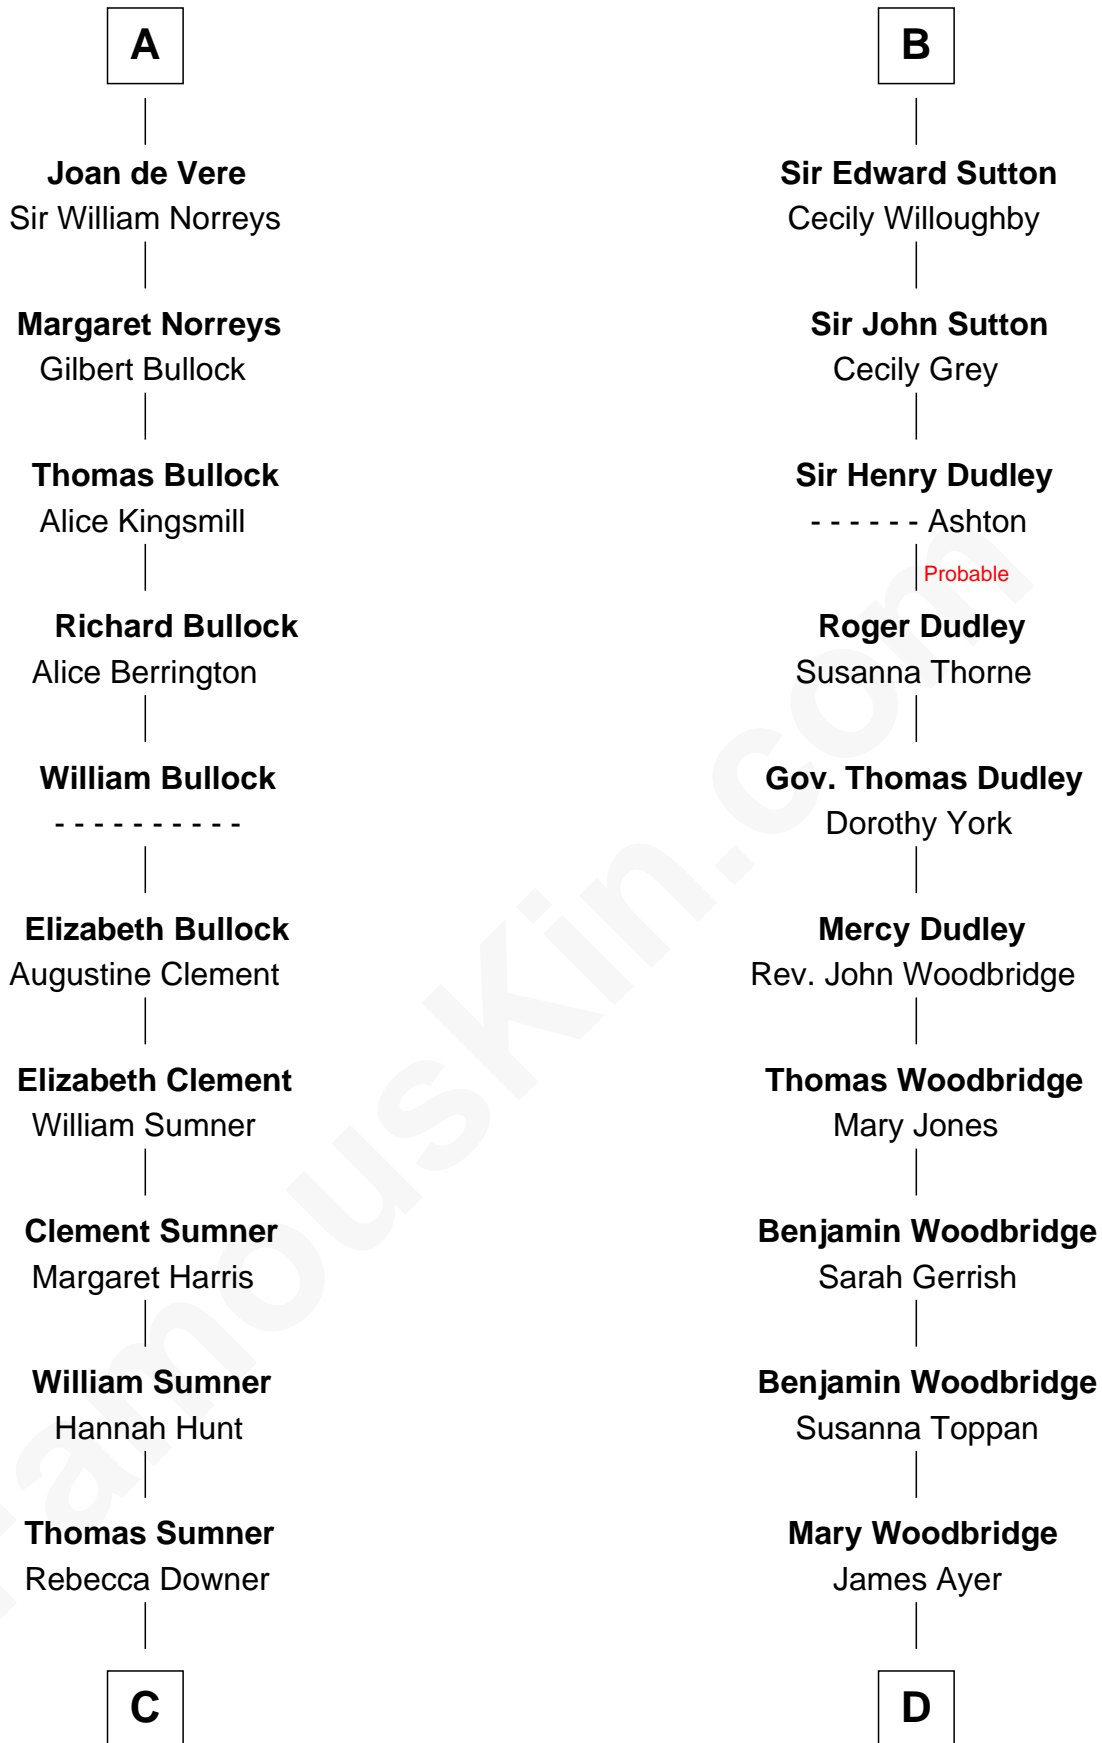

FamousKin.com Relationship Chart of

Alan Ladd

Movie Actor

21st cousin of

Tennessee Williams

Author of A Streetcar Named Desire

John Fitzalan
Isabel de Mortimer

C

Sylvia Americana Sumner

Abram Shotwell

Nancy Shotwell

Alvaro Ladd

Oscar F. Ladd

Julia Henrietta Meigs

Alan Harwood Ladd

Selina Raleigh

Thomas Lanier Williams

Cornelius Coffin Williams

Edwina Dakin

Tennessee Williams

Author of A Streetcar Named Desire