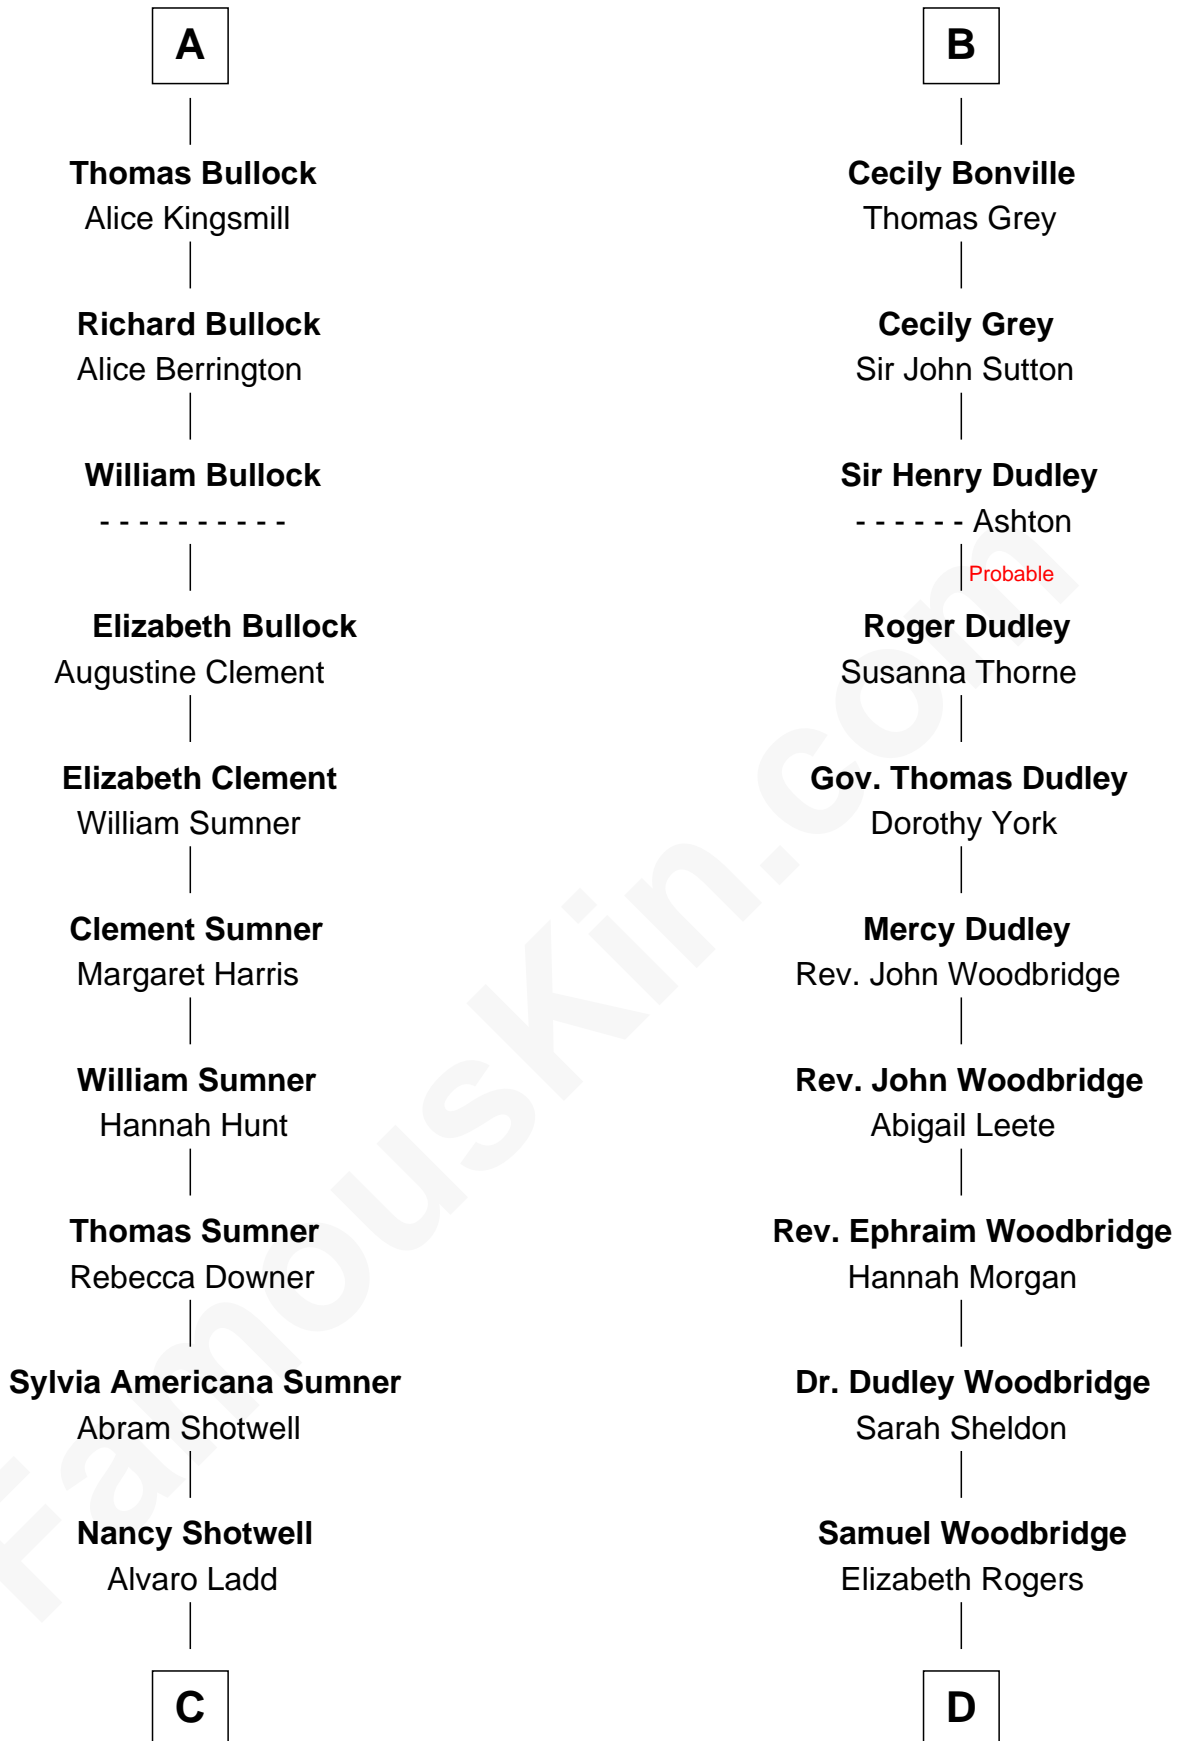

# FamousKin.com Relationship Chart of

**Alan Ladd**  
*Movie Actor*

19th cousin 2 times removed of

**Humphrey Bogart**  
*Movie Actor*

**C**

**Oscar F. Ladd**  
Julia Henrietta Meigs

**Alan Harwood Ladd**  
Selina Raleigh

**Alan Ladd**  
*Movie Actor*

**D**

**Charlotte Sophia Woodbridge**  
Dyer Perkins

**Elizabeth Rogers Perkins**  
Harvey Humphrey

**John Perkins Humphrey**  
Frances Dewey Churchill

**Maud Humphrey**  
Dr. Belmont Deforest Bogart