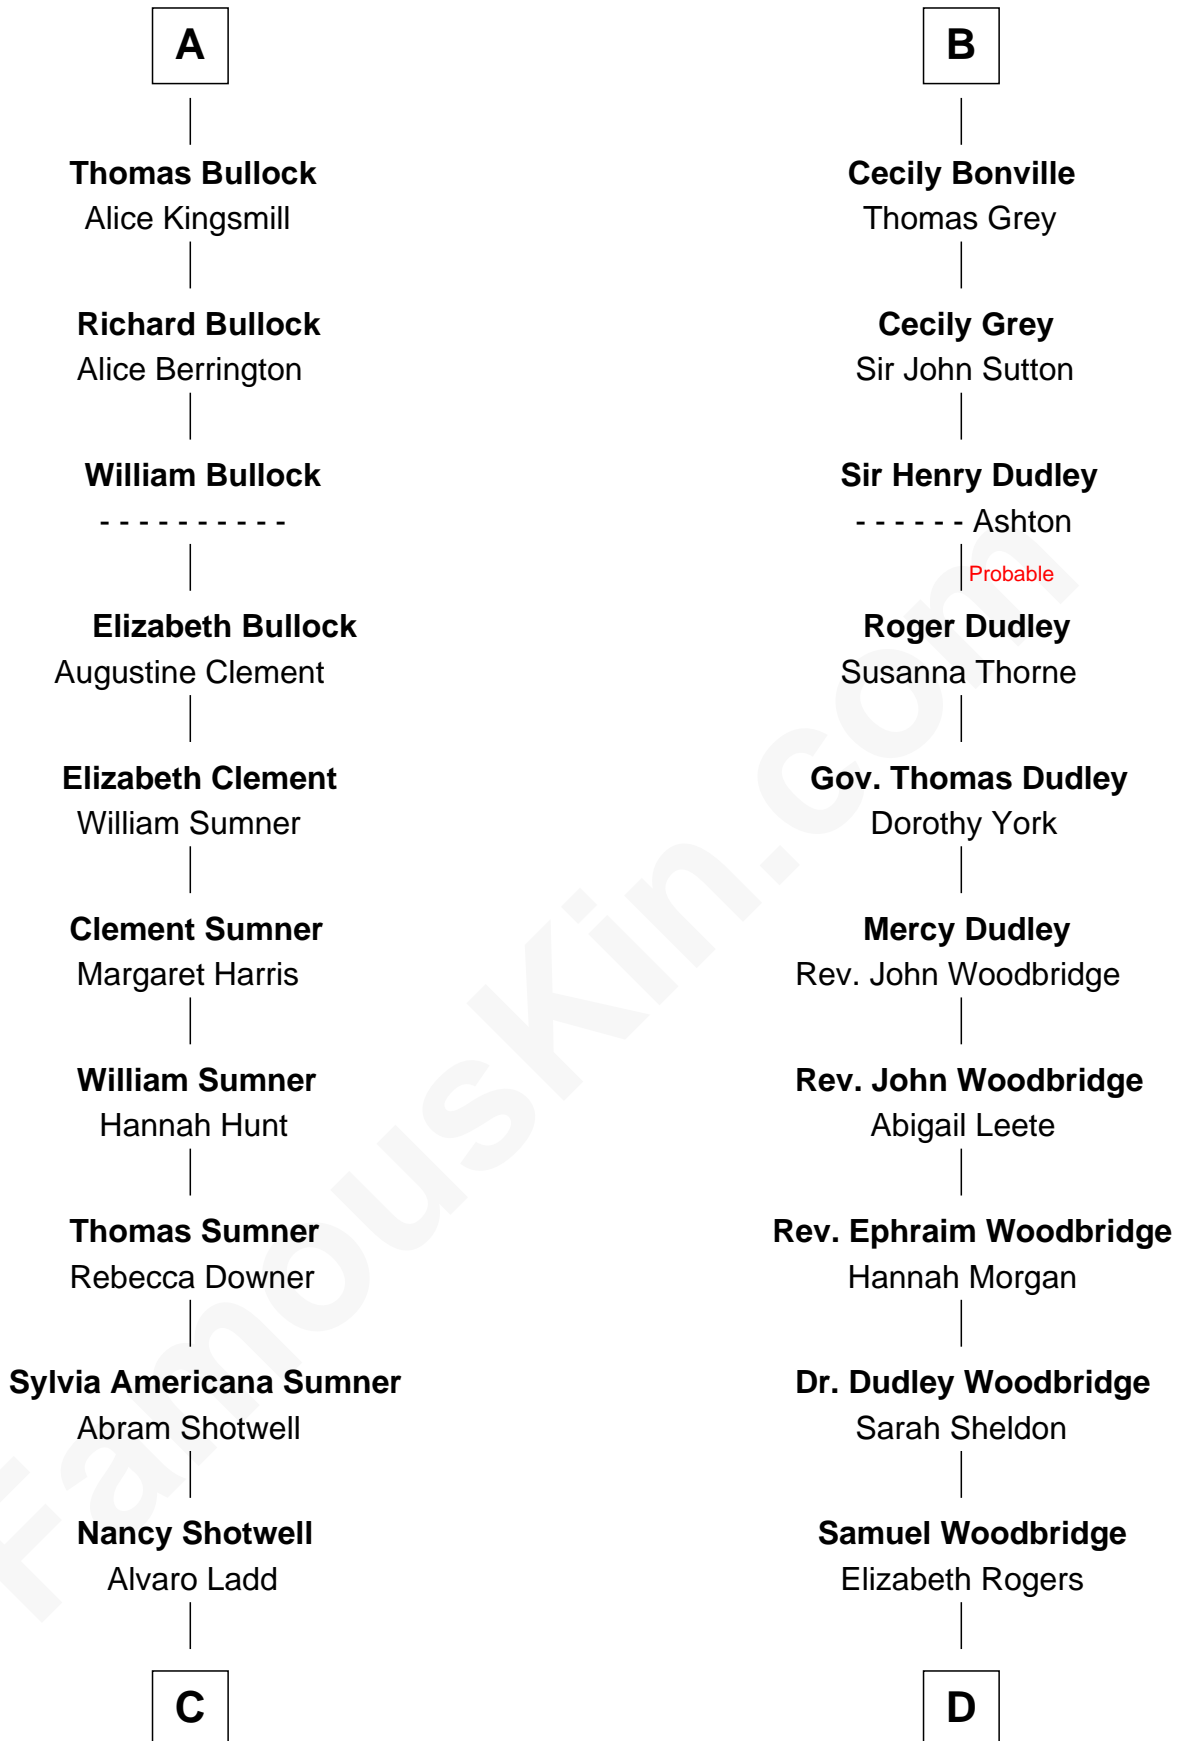

# FamousKin.com Relationship Chart of

**Alan Ladd**  
*Movie Actor*

19th cousin 2 times removed of

**Humphrey Bogart**  
*Movie Actor*

**Gunselm de Badlesmere**

**Bartholomew de Badlesmere**

Margaret de Clare

**Joan de Vere**

Sir William Norreys

**Margaret Norreys**

Gilbert Bullock

**A**

**Bartholomew de Badlesmere**

Margaret de Clare

**Margery de Badlesmere**

Sir William de Ros

**Thomas de Ros**

Beatrice de Stafford

**Margaret de Ros**

Sir Reynold Grey

**Margaret Grey**

Sir William Bonville

**William Bonville**

Elizabeth Harington

**William Bonville**

Katherine Neville

**B**

**C**

**Oscar F. Ladd**  
Julia Henrietta Meigs

**Alan Harwood Ladd**  
Selina Raleigh

**Alan Ladd**  
*Movie Actor*