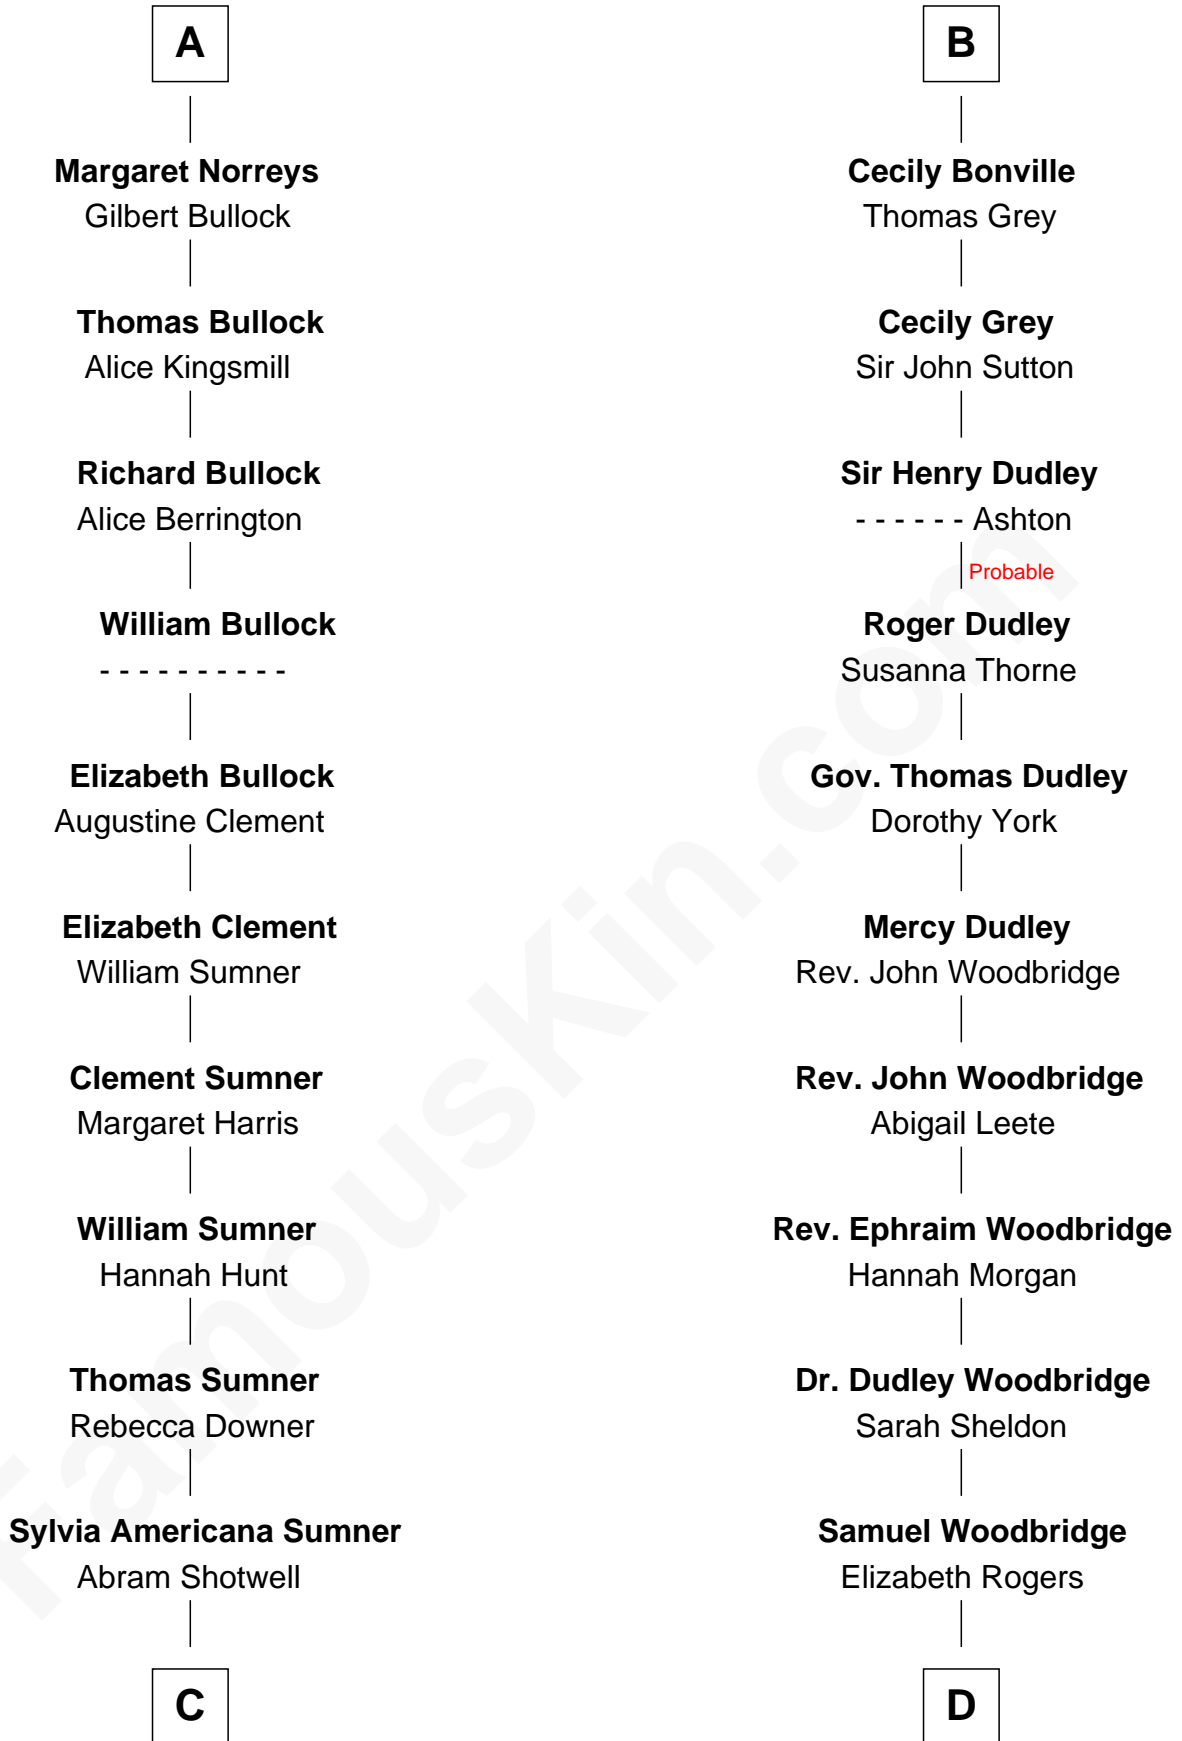

FamousKin.com Relationship Chart of

Alan Ladd
Movie Actor

20th cousin 1 time removed of

Humphrey Bogart
Movie Actor

Sir Gilbert de Clare
Joan of Acre

Eleanor de Clare
Hugh le Despencer

Isabel le Despencer
Richard Fitzalan

Sir Edmund Fitzalan
Sibyl de Montagu

Philippe Fitzalan
Sir Richard Sergeaux

Alice Sergeaux
Sir Richard de Vere

Sir John de Vere
Elizabeth Howard

Joan de Vere
Sir William Norreys

A

Margaret de Clare
Hugh de Audley

Margaret de Audley
Ralph de Stafford

Beatrice de Stafford
Thomas de Ros

Margaret de Ros
Sir Reynold Grey

Margaret Grey
Sir William Bonville

William Bonville
Elizabeth Harington

William Bonville
Katherine Neville

B

C

Nancy Shotwell

Alvaro Ladd

Oscar F. Ladd

Julia Henrietta Meigs

Alan Harwood Ladd

Selina Raleigh