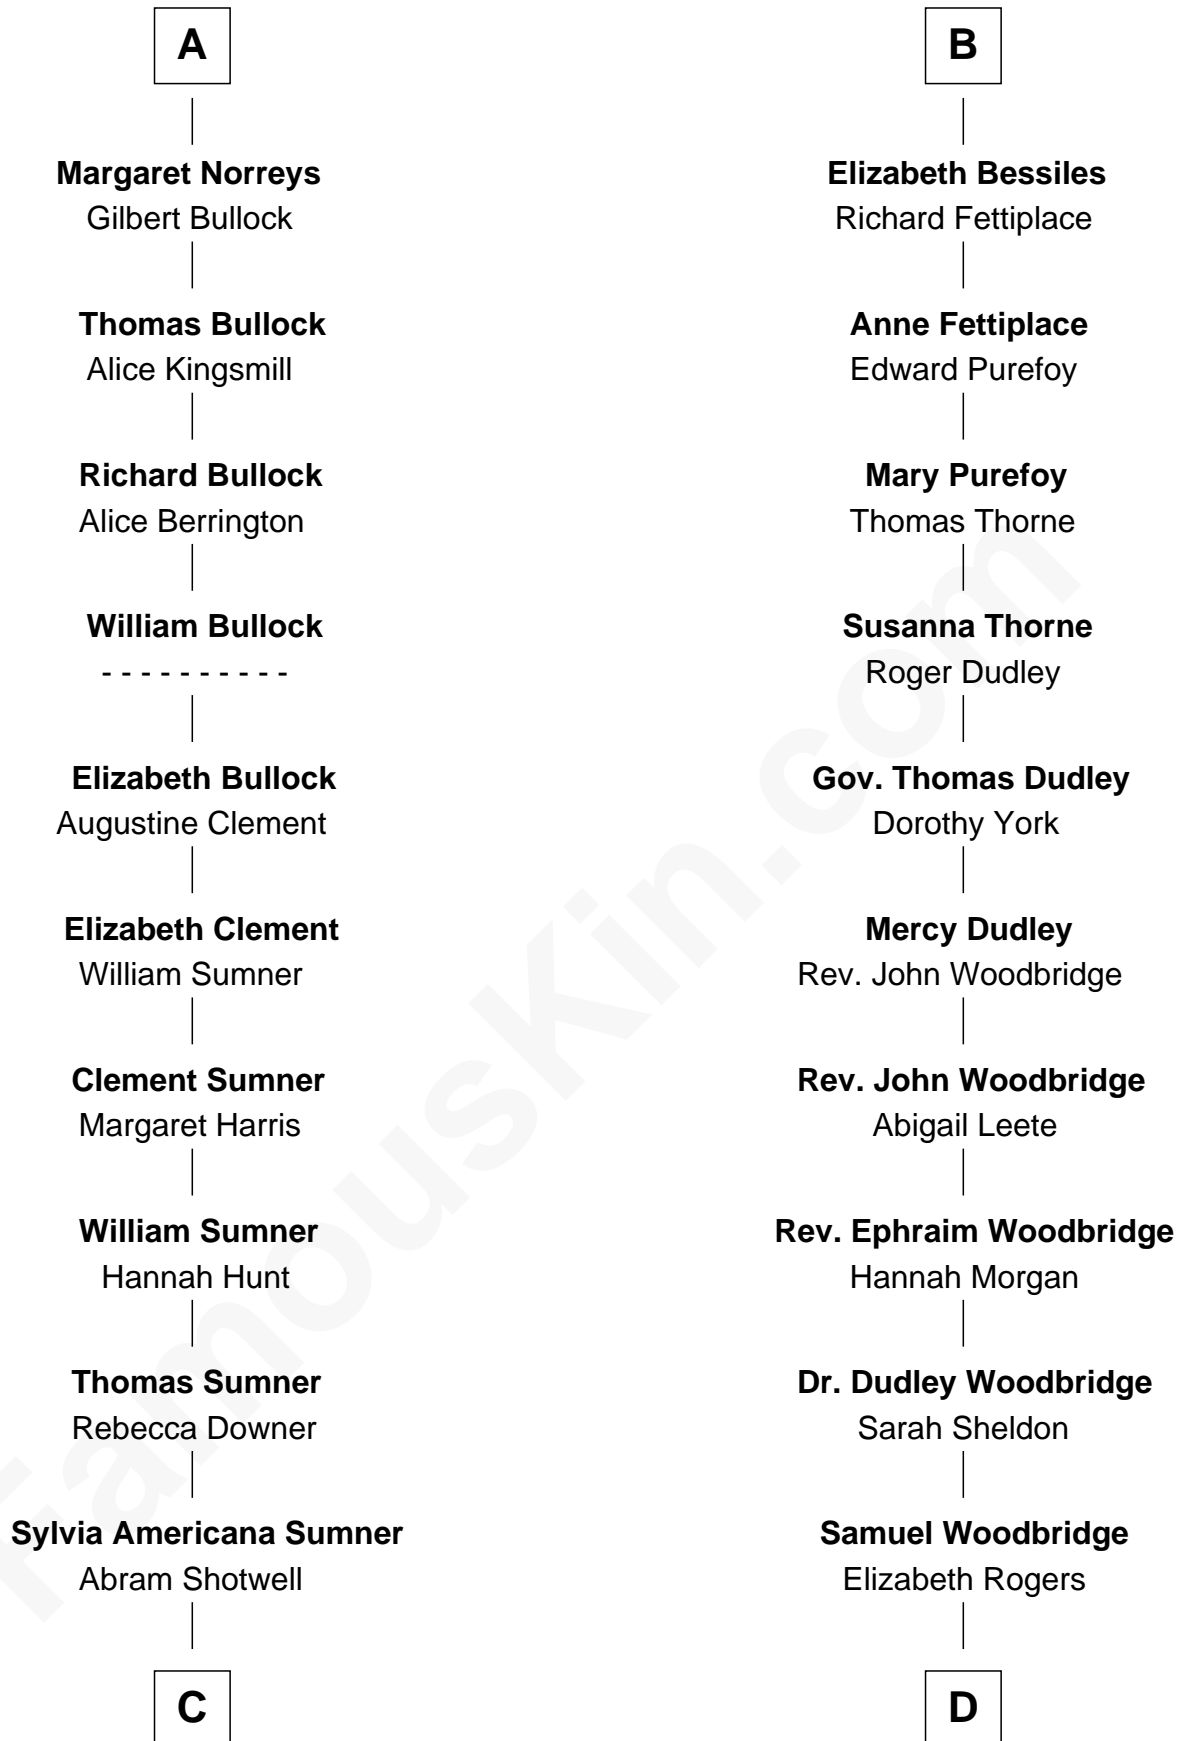

FamousKin.com Relationship Chart of

Alan Ladd
Movie Actor

20th cousin 1 time removed of

Humphrey Bogart
Movie Actor

Sir Walter FitzRobert
Ida Longespee

Sir Robert FitzWalter
Eleanor de Ferrers

Ela FitzWalter
William de Odingsells

Sir Robert FitzWalter
Joan de Multon

Margaret de Oddingseles
Sir John de Grey

Sir John FitzWalter
Eleanor de Percy

Sir John Grey
Avice Marmion

Alice FitzWalter
Aubrey de Vere

Maud Grey
Sir Thomas Harcourt

Sir Richard de Vere
Alice Sergeaux

Sir Thomas Harcourt
Jane Fraunceys

Sir John de Vere
Elizabeth Howard

Sir Richard Harcourt
Edith St. Clair

Joan de Vere
Sir William Norreys

Alice Harcourt
William Bessiles

A

B

C

D

Charlotte Sophia Woodbridge

Dyer Perkins

Elizabeth Rogers Perkins

Harvey Humphrey

John Perkins Humphrey

Frances Dewey Churchill

Maud Humphrey