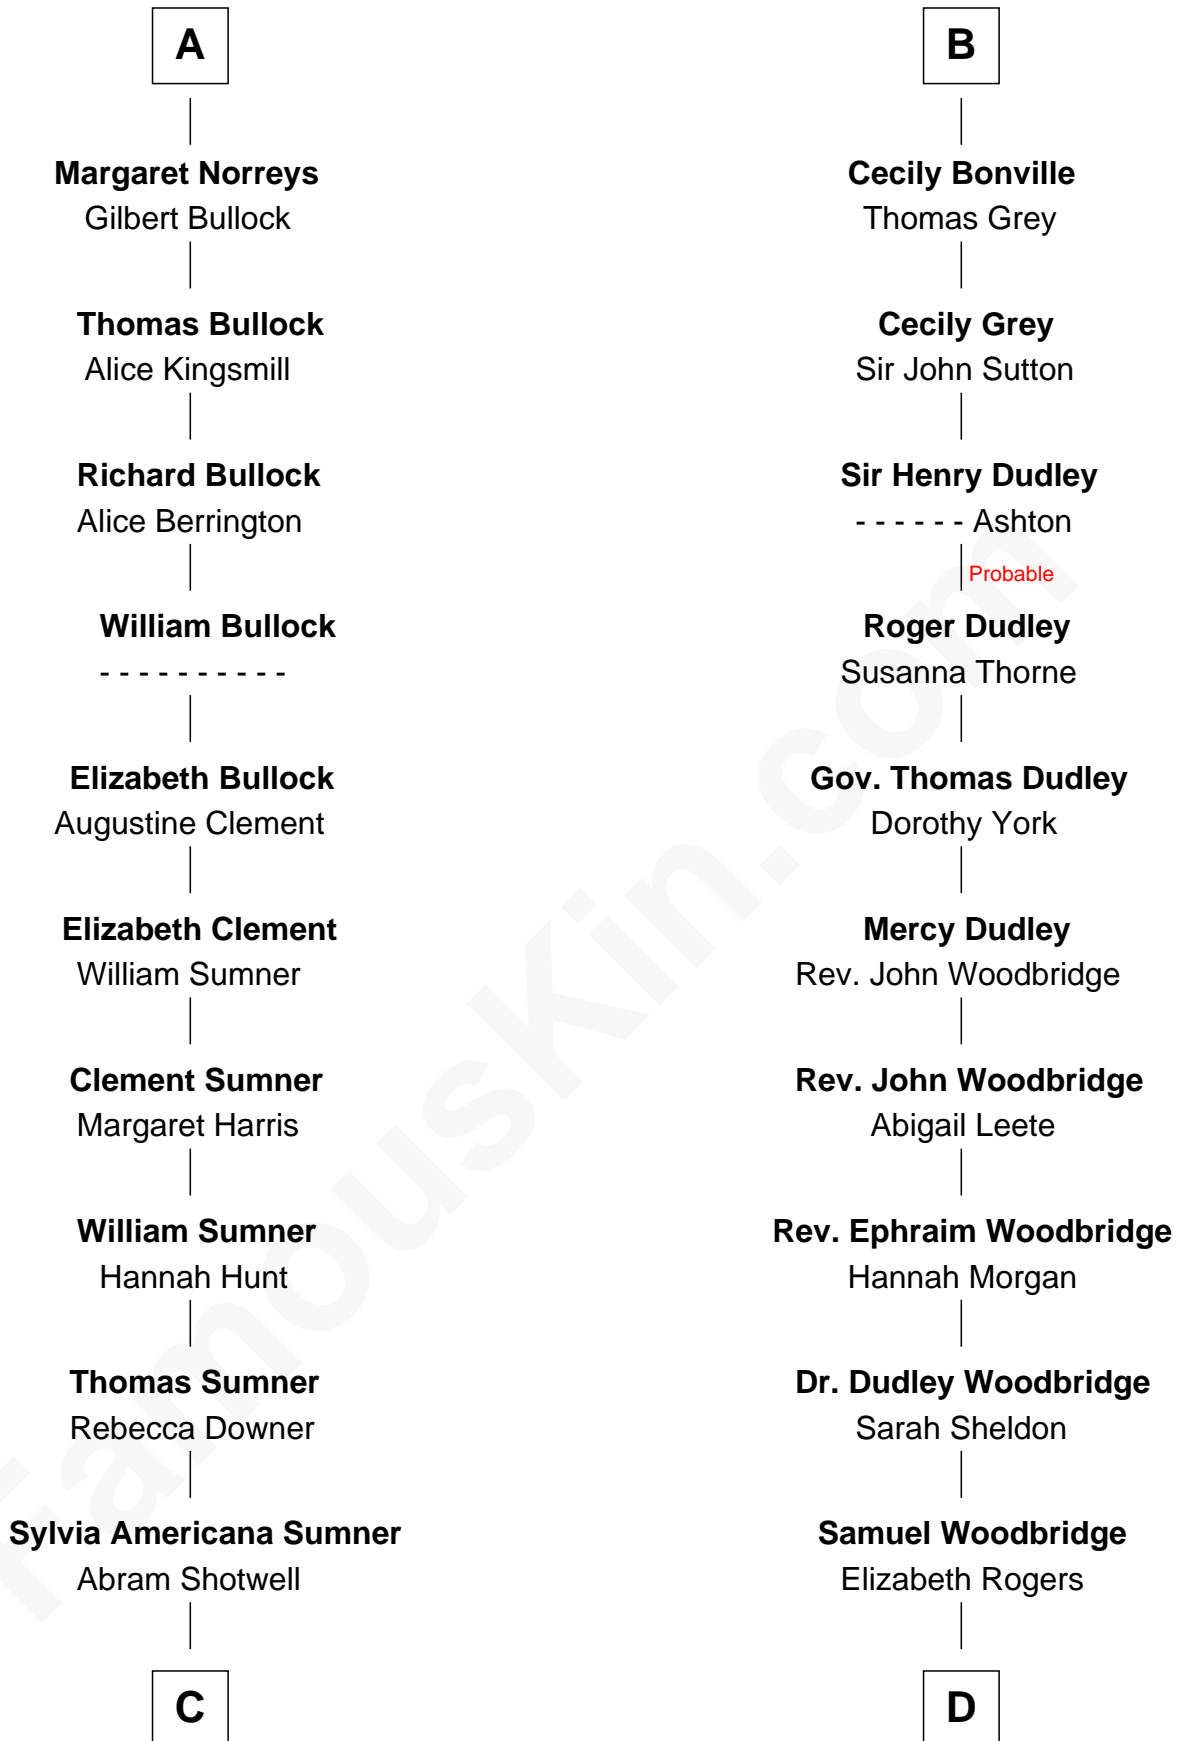

FamousKin.com Relationship Chart of

Alan Ladd
Movie Actor

20th cousin 1 time removed of

Humphrey Bogart
Movie Actor

Sir Richard de Burgh
Margaret - - - - -

Eleanor de Burgh
Sir Thomas de Multon

Joan de Multon
Sir Robert FitzWalter

Sir John FitzWalter
Eleanor de Percy

Alice FitzWalter
Aubrey de Vere

Sir Richard de Vere
Alice Sergeaux

Sir John de Vere
Elizabeth Howard

Joan de Vere
Sir William Norreys

A

Eleanor de Burgh
Sir Thomas de Multon

Elizabeth de Multon
Sir Robert de Harington

Sir John Harington
- - - - -

Sir Robert Harington
Isabel Loring

Sir William Harington
Margaret Hill

Elizabeth Harington
William Bonville

William Bonville
Katherine Neville

B

C

Nancy Shotwell

Alvaro Ladd

Oscar F. Ladd

Julia Henrietta Meigs

Alan Harwood Ladd

Selina Raleigh