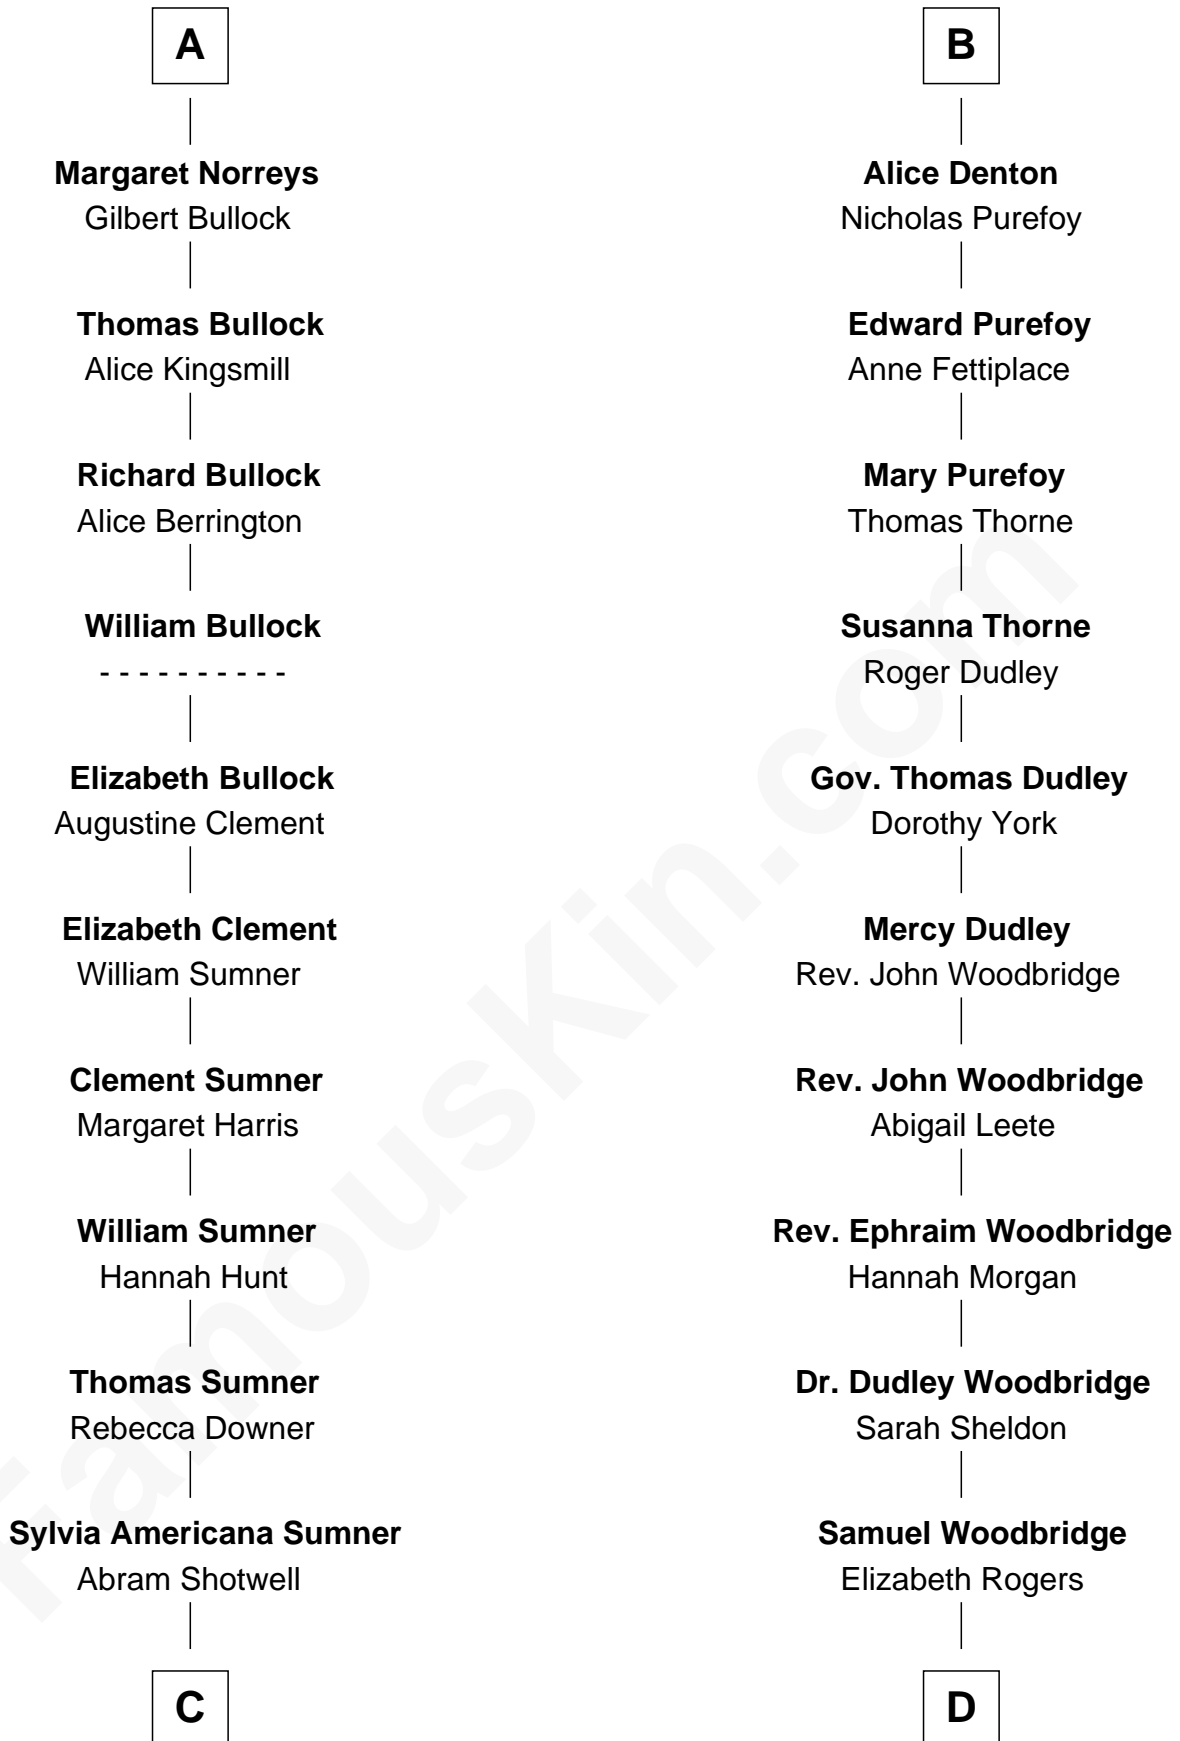

# FamousKin.com Relationship Chart of

**Alan Ladd**  
*Movie Actor*

20th cousin 1 time removed of

**Humphrey Bogart**  
*Movie Actor*

**Sir Richard of Cornwall**

Joan - - - - -

**C**

**Nancy Shotwell**

Alvaro Ladd

**Oscar F. Ladd**

Julia Henrietta Meigs

**Alan Harwood Ladd**

Selina Raleigh

**Alan Ladd**

*Movie Actor*

**D**

**Charlotte Sophia Woodbridge**

Dyer Perkins

**Elizabeth Rogers Perkins**

Harvey Humphrey

**John Perkins Humphrey**

Frances Dewey Churchill

**Maud Humphrey**

Dr. Belmont Deforest Bogart