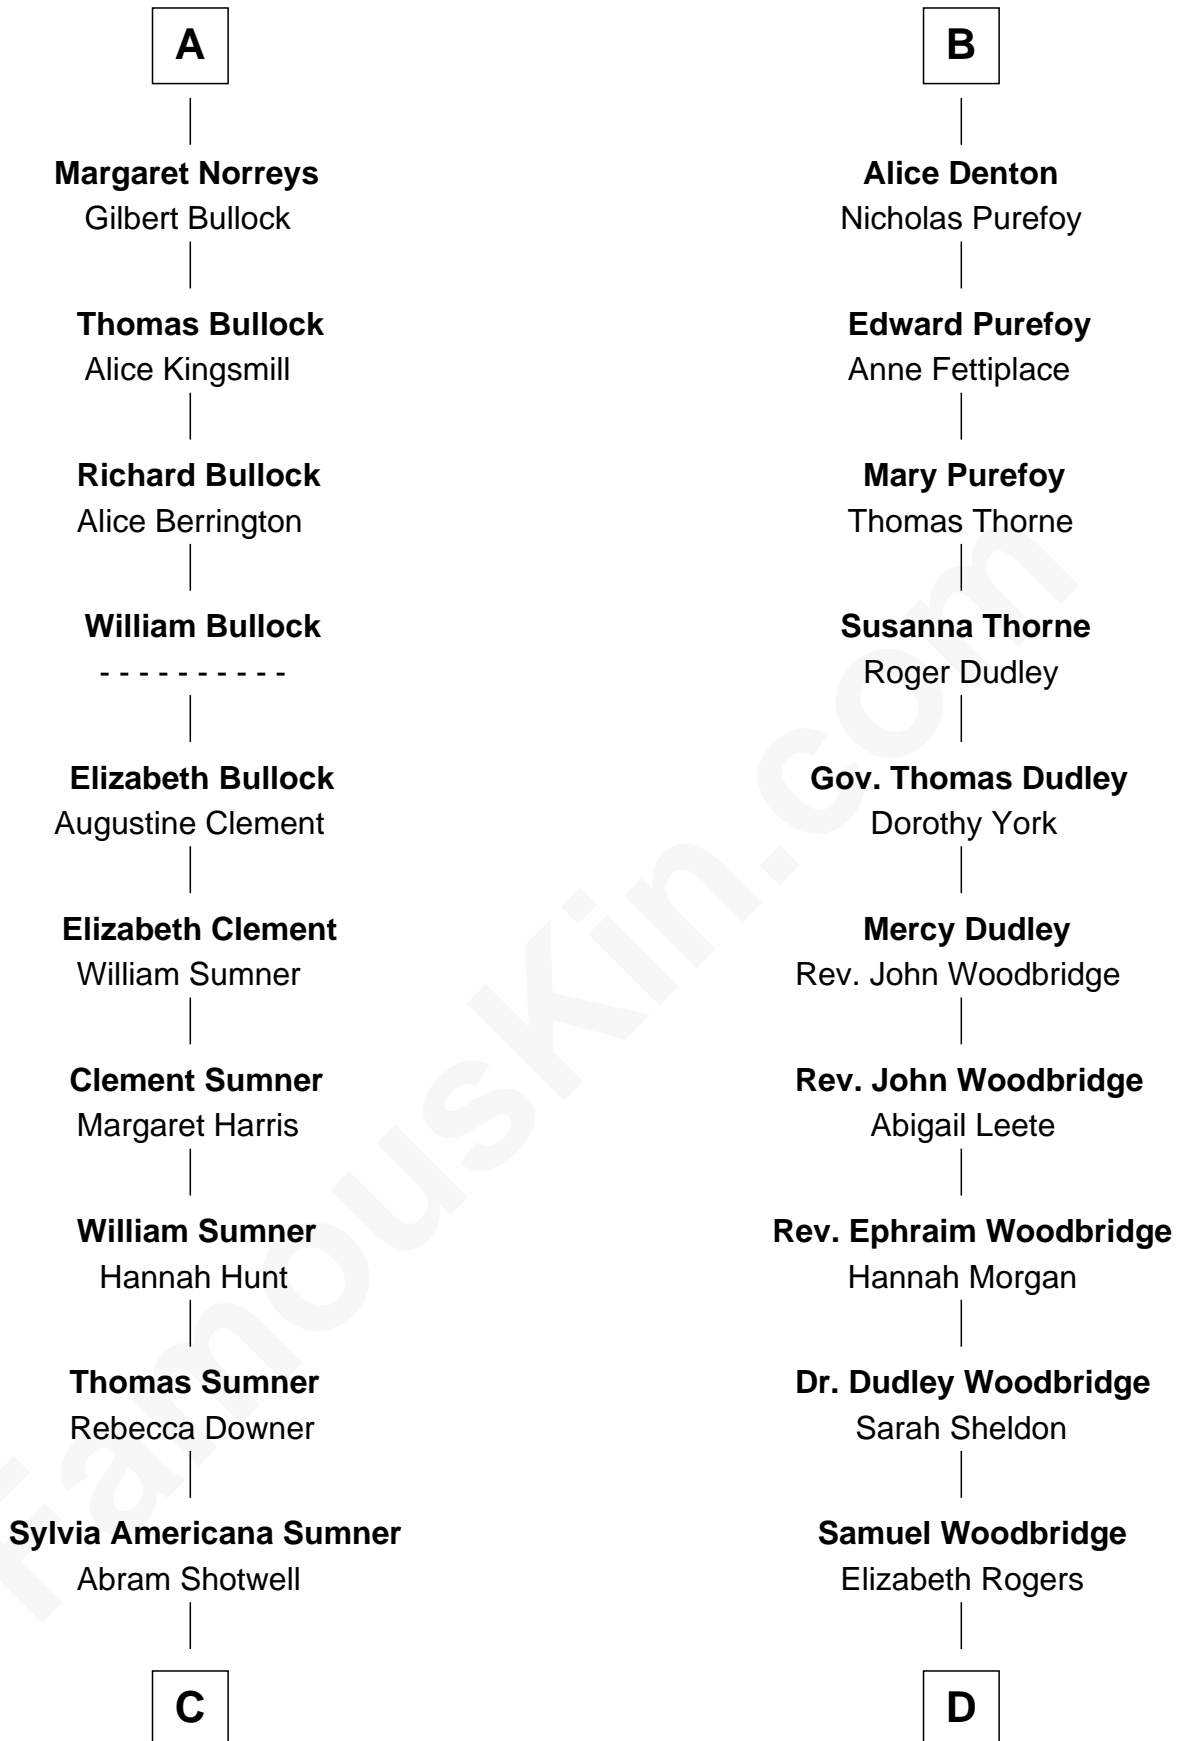

FamousKin.com Relationship Chart of

Alan Ladd
Movie Actor

20th cousin 1 time removed of

Humphrey Bogart
Movie Actor

Sir William le Latimer

C

Nancy Shotwell

Alvaro Ladd

Oscar F. Ladd

Julia Henrietta Meigs

Alan Harwood Ladd

Selina Raleigh

Alan Ladd

Movie Actor

D

Charlotte Sophia Woodbridge

Dyer Perkins

Elizabeth Rogers Perkins

Harvey Humphrey

John Perkins Humphrey

Frances Dewey Churchill

Maud Humphrey

Dr. Belmont Deforest Bogart

Humphrey Bogart