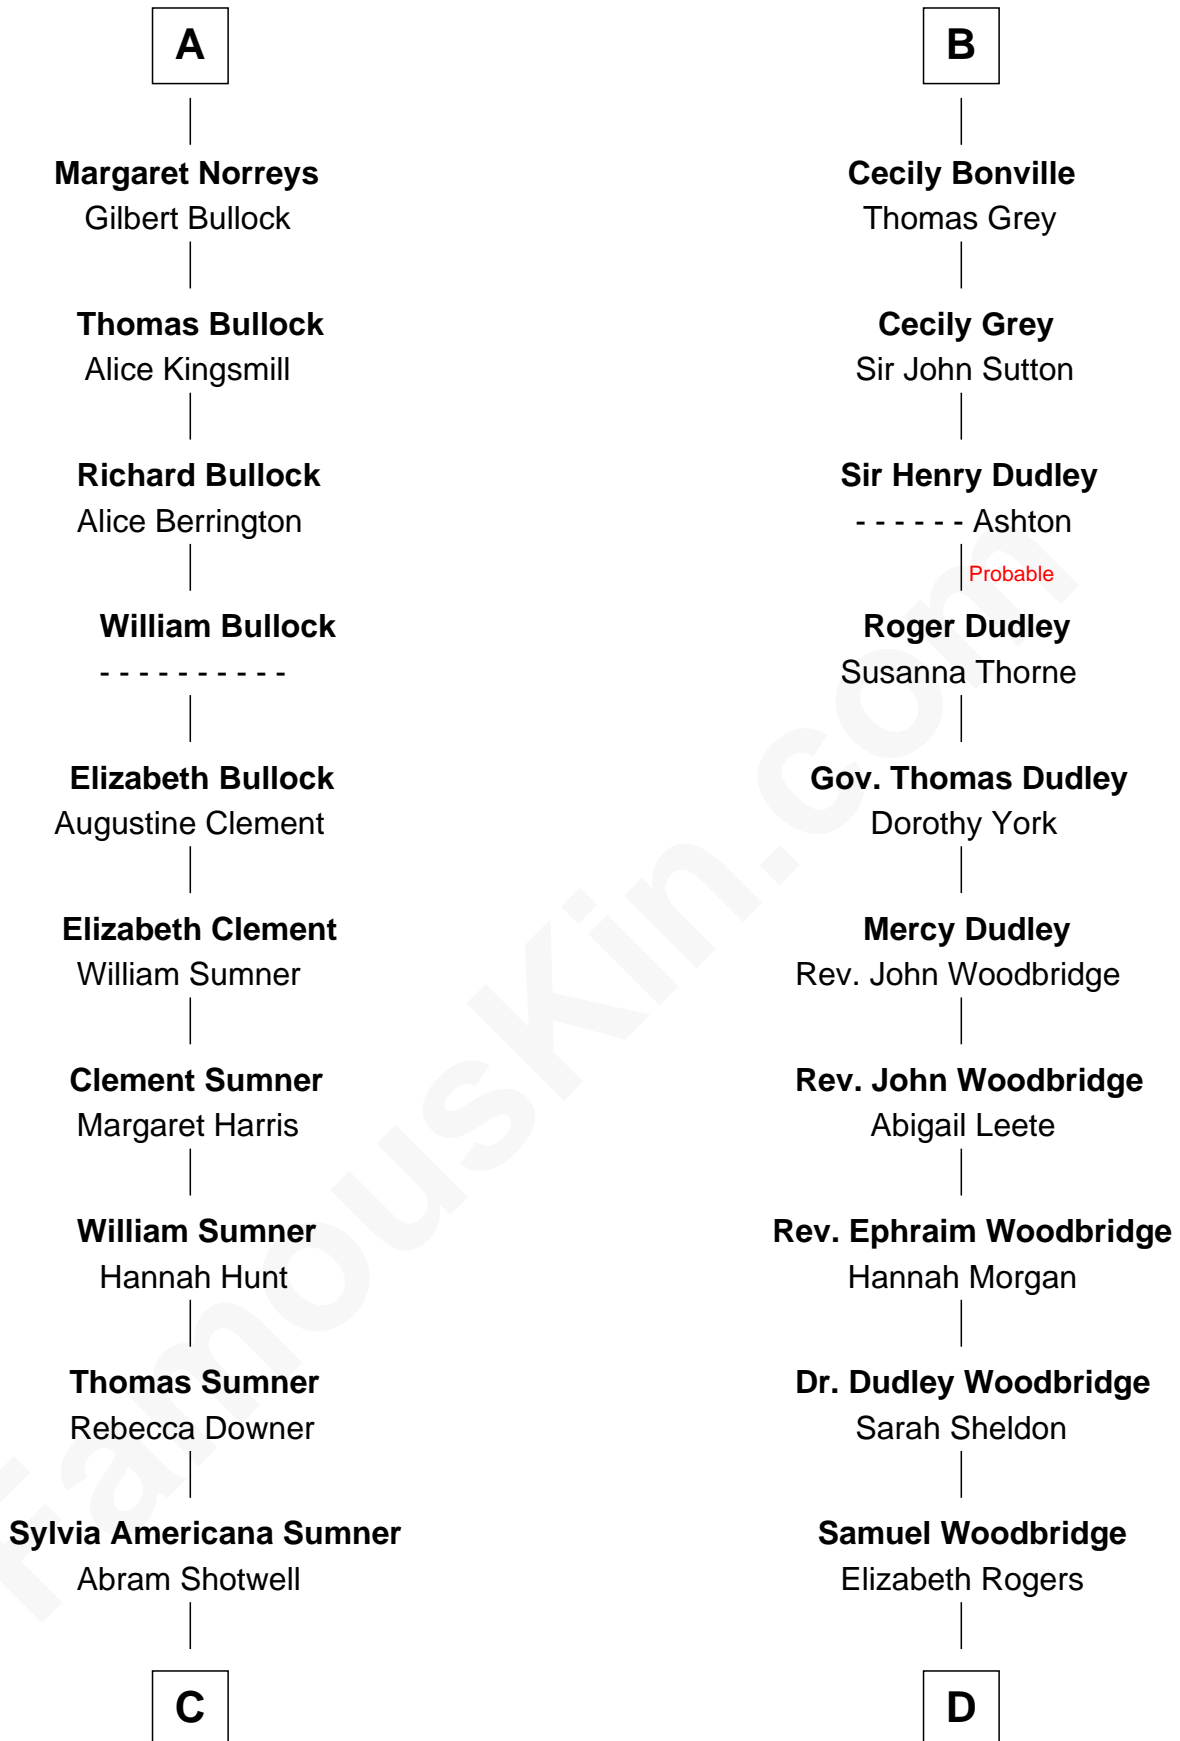

FamousKin.com Relationship Chart of

Alan Ladd
Movie Actor

20th cousin 1 time removed of

Humphrey Bogart
Movie Actor

Sir Thomas de Multon
Emoine de Boteler

Sir Thomas de Multon
Eleanor de Burgh

Joan de Multon
Sir Robert FitzWalter

Sir John FitzWalter
Eleanor de Percy

Alice FitzWalter
Aubrey de Vere

Sir Richard de Vere
Alice Sergeaux

Sir John de Vere
Elizabeth Howard

Joan de Vere
Sir William Norreys

A

Sir Thomas de Multon
Eleanor de Burgh

Elizabeth de Multon
Sir Robert de Harington

Sir John Harington

Sir Robert Harington
Isabel Loring

Sir William Harington
Margaret Hill

Elizabeth Harington
William Bonville

William Bonville
Katherine Neville

B

C

Nancy Shotwell

Alvaro Ladd

Oscar F. Ladd

Julia Henrietta Meigs

Alan Harwood Ladd

Selina Raleigh