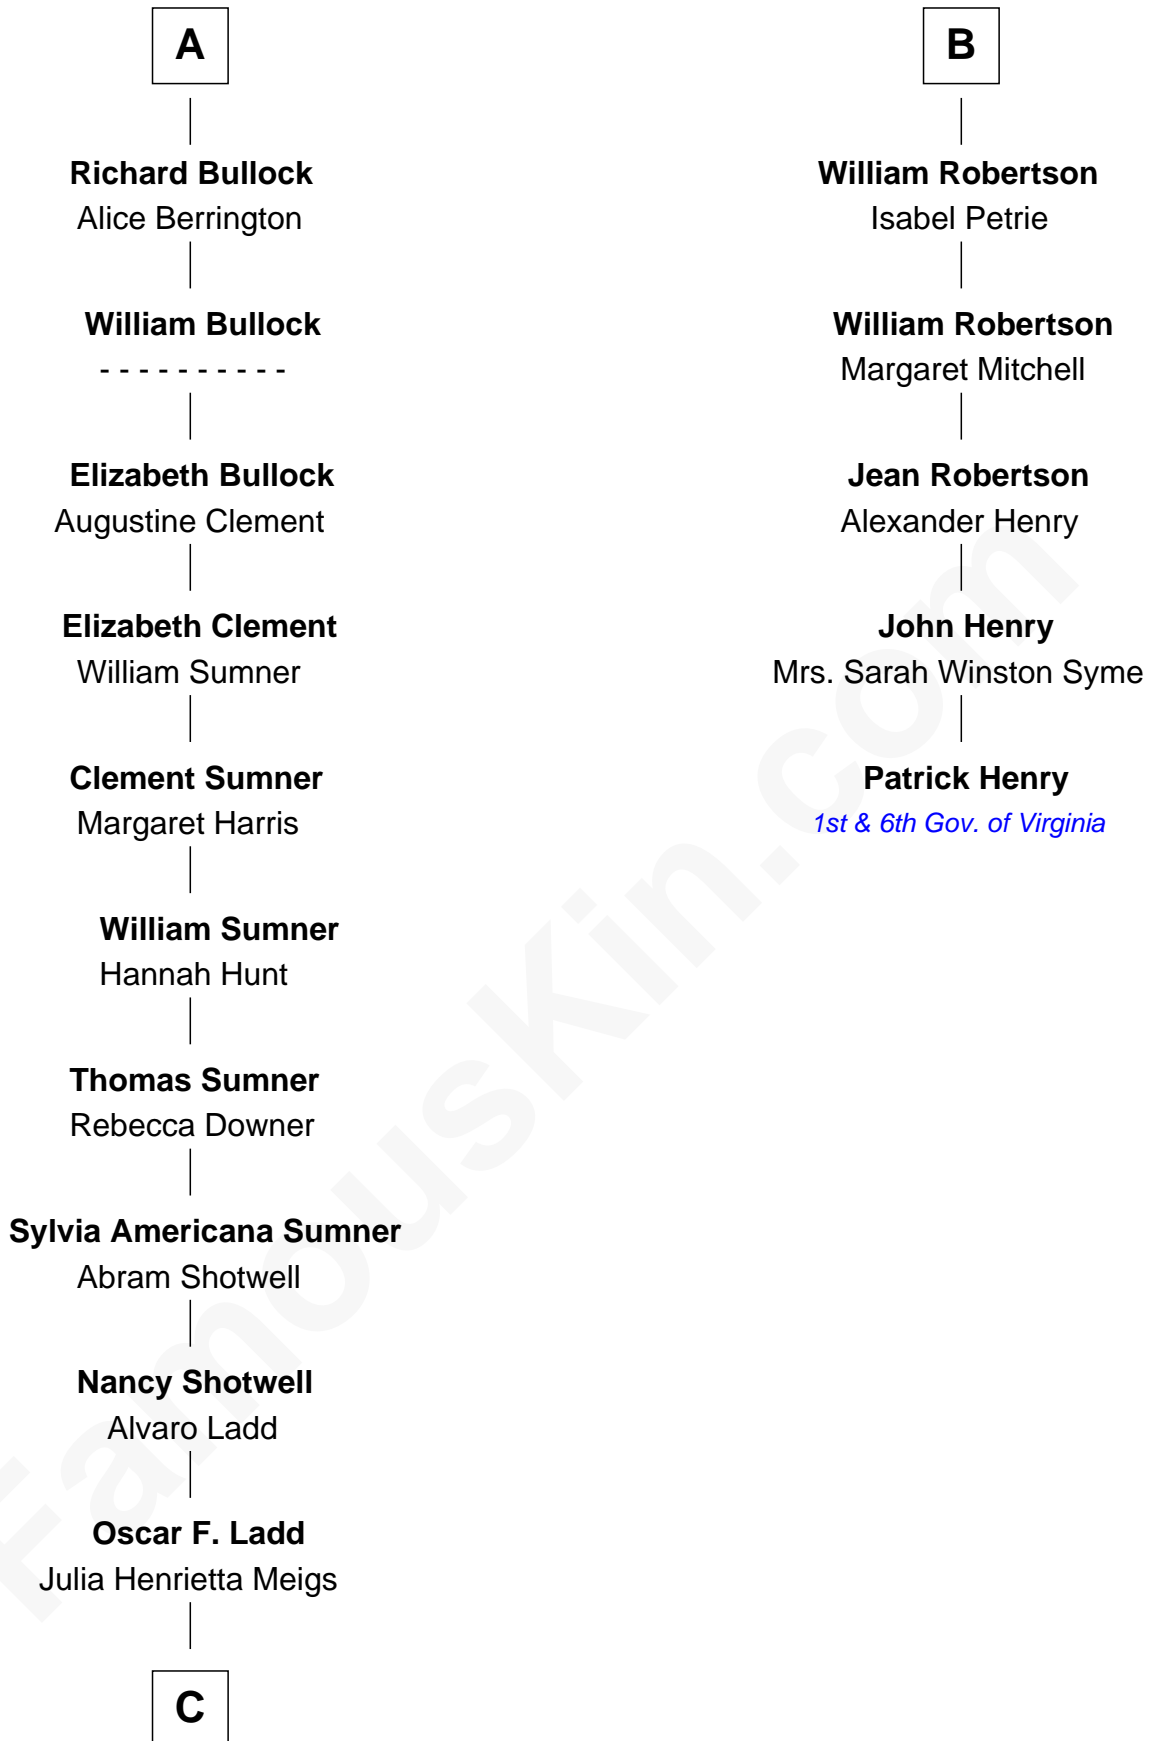

FamousKin.com Relationship Chart of

Alan Ladd
Movie Actor

11th cousin 7 times removed of

Patrick Henry

1st and 6th Governor of Virginia

Richard Fitzalan

*with wife
Isabel le Despencer*

*with wife
Eleanor Plantagenet*

Alice Sergeaux

Sir Richard de Vere

Joan Beaufort

Sir James Stewart

Sir John de Vere

Elizabeth Howard

John Stewart

Eleanor Sinclair

Joan de Vere

Sir William Norreys

Elizabeth Stewart

Alexander Robertson

Margaret Norreys

Gilbert Bullock

John Robertson

Margaret Crichton

Thomas Bullock

Alice Kingsmill

David Robertson

----- Innes

A

B

C

—
Alan Harwood Ladd