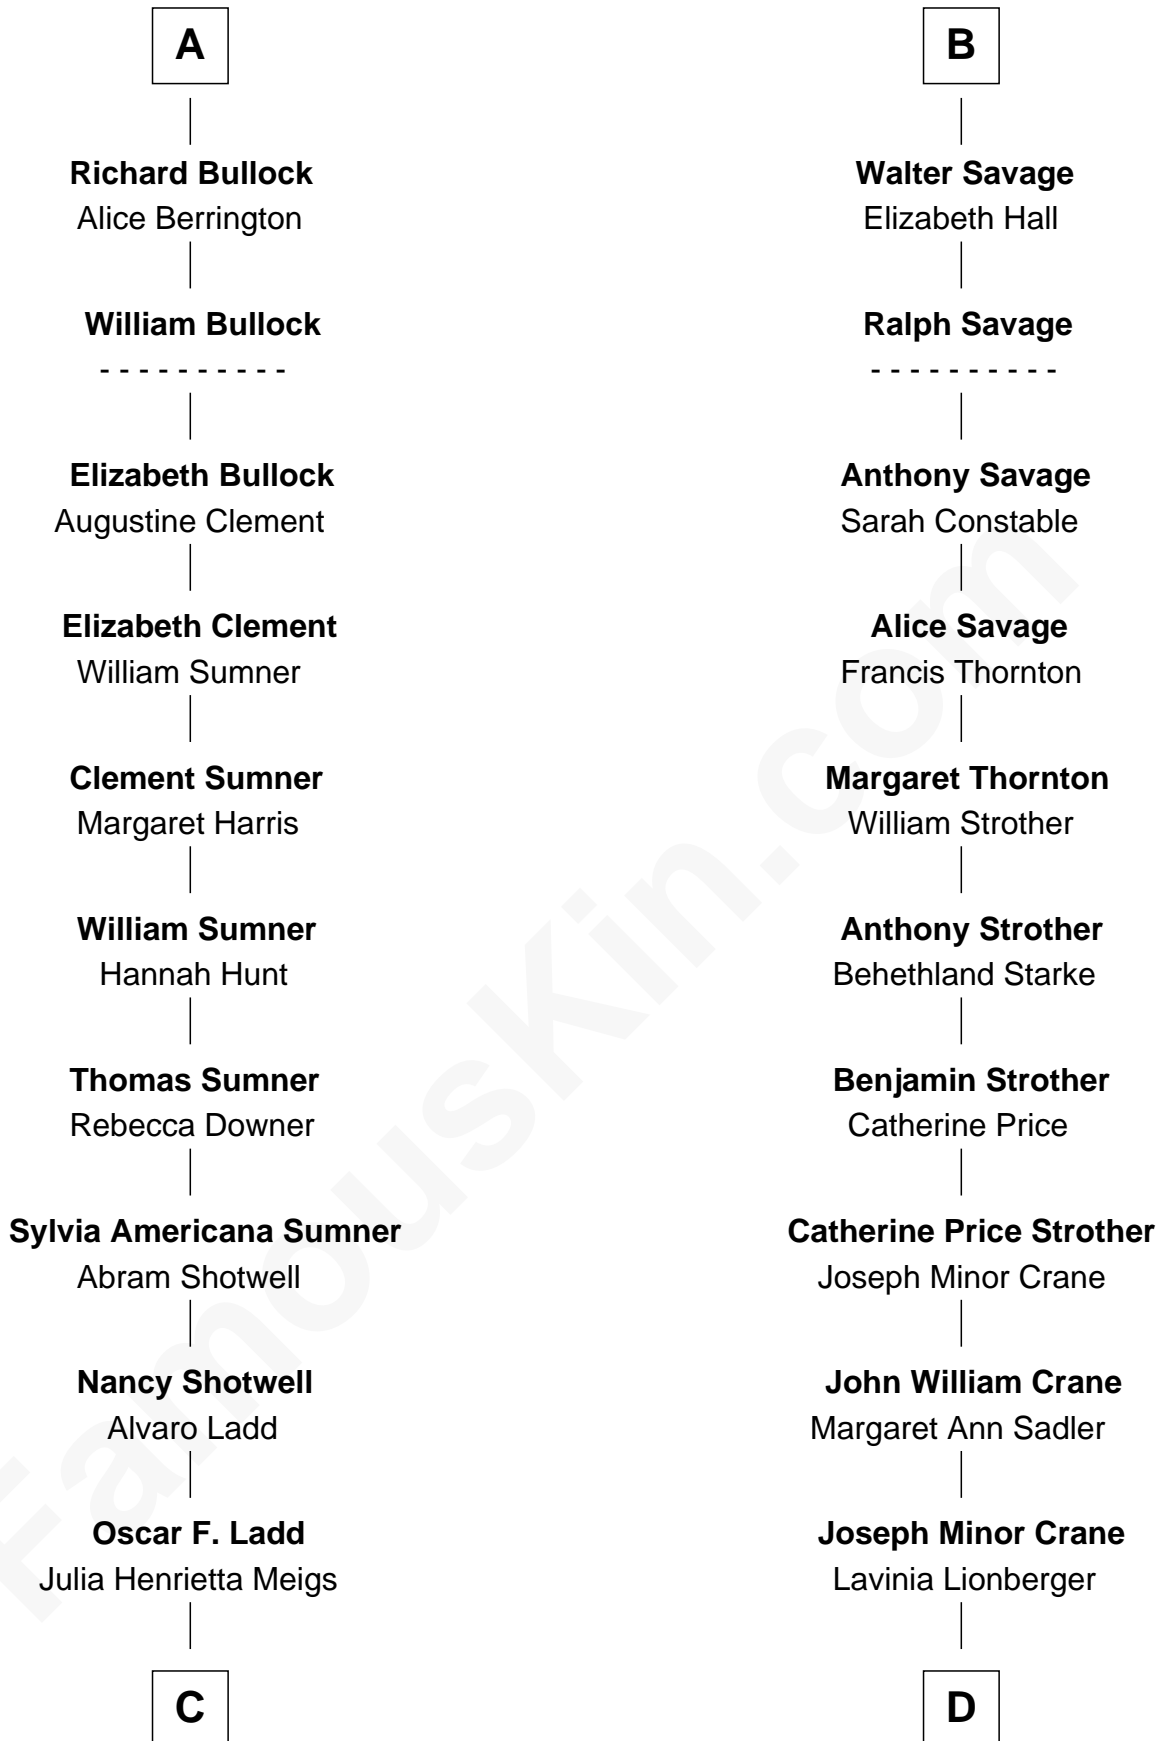

FamousKin.com Relationship Chart of

Alan Ladd

Movie Actor

18th cousin of

Randolph Scott

Movie Actor

Richard Fitzalan

*with wife
Isabel le Despencer*

Sir John Savage

Joan de Vere

Sir William Norreys

Sir Christopher Savage

Anne Stanley

Margaret Norreys

Gilbert Bullock

Sir Christopher Savage

Anne Lygon

Thomas Bullock

Alice Kingsmill

Francis Savage

Anne Sheldon

A

B

FamousKin.com