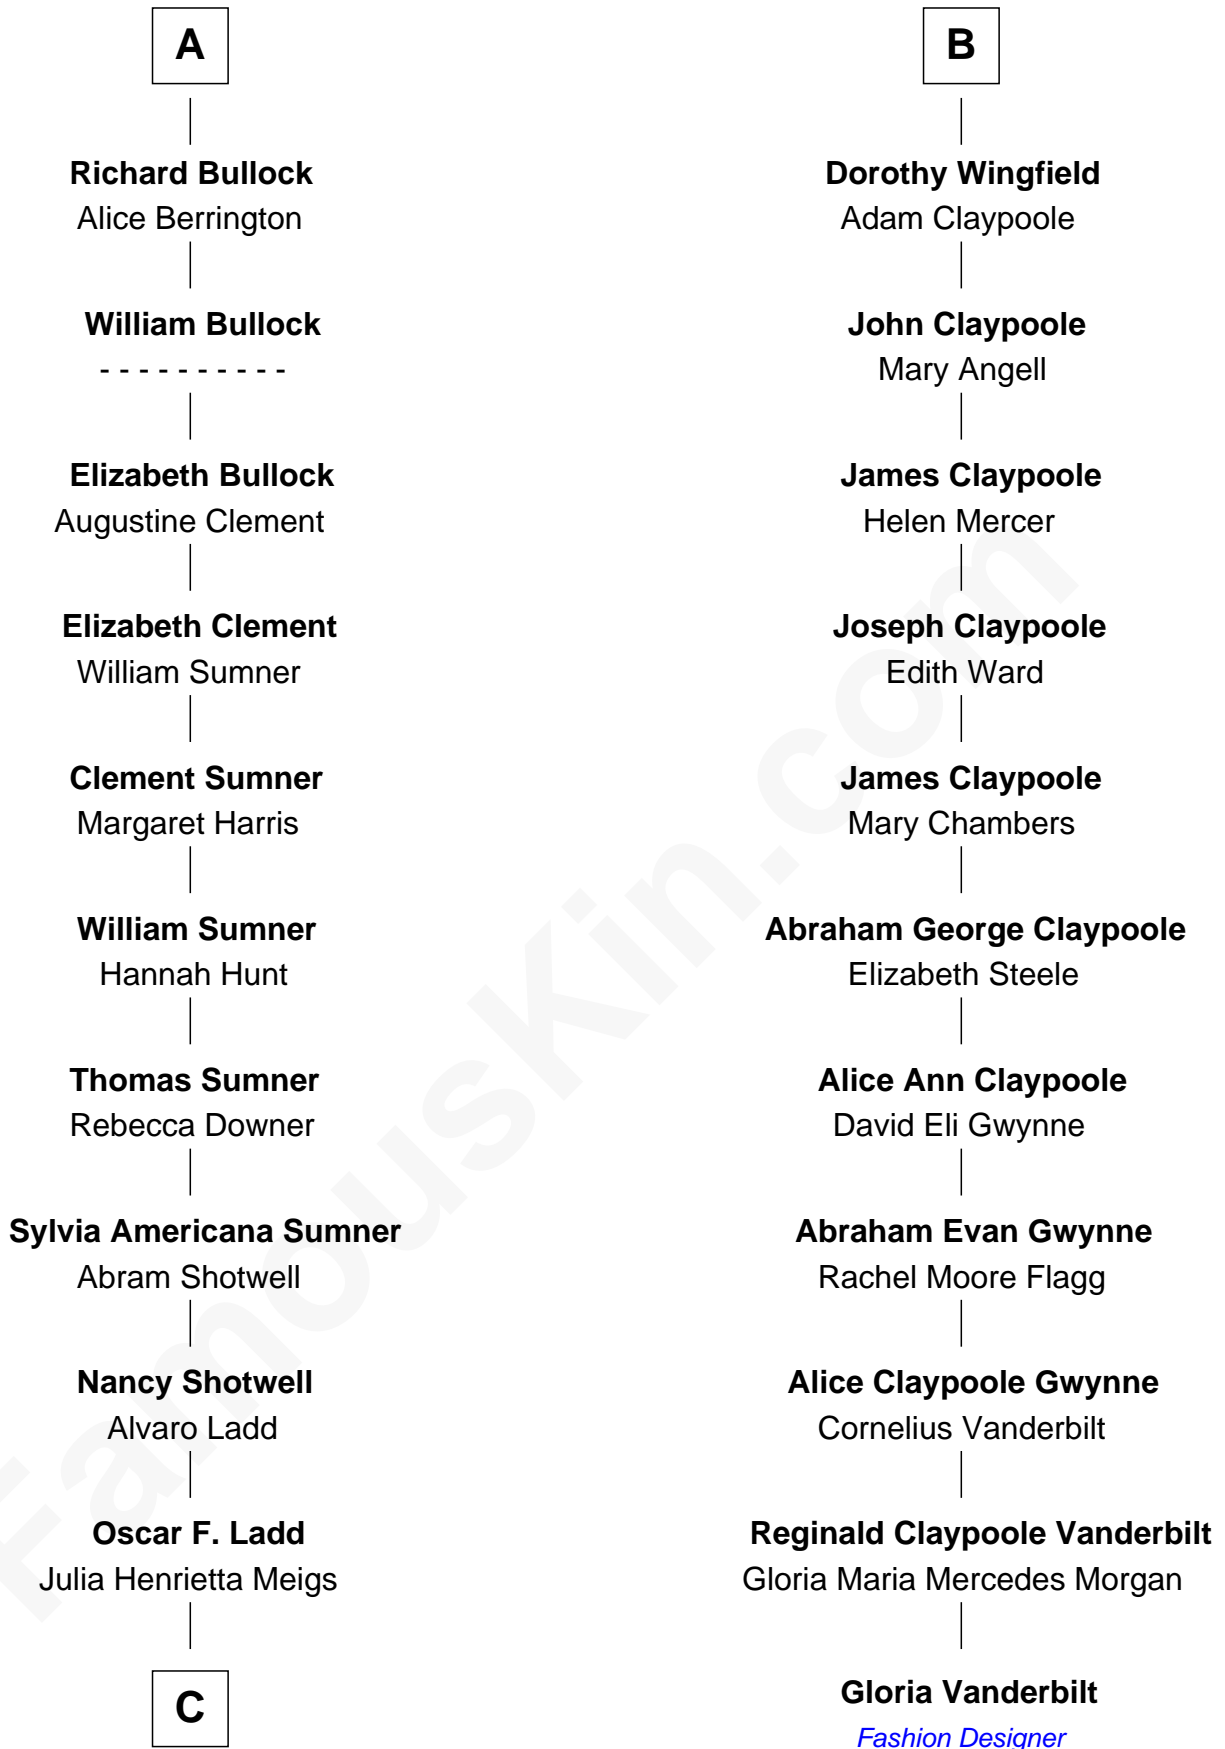

# FamousKin.com Relationship Chart of

**Alan Ladd**  
*Movie Actor*

17th cousin 1 time removed of

**Gloria Vanderbilt**  
*Fashion Designer*

**Bartholomew de Badlesmere**  
Margaret de Clare

**Maud de Badlesmere**

Sir William Norreys

**Margaret Norreys**

Gilbert Bullock

**Thomas Bullock**

Alice Kingsmill

**A**

**Elizabeth de Badlesmere**

Sir William de Bohun

**Elizabeth de Bohun**

Sir Richard Fitzalan

**Elizabeth Fitzalan**

Sir Robert Goushill

**Elizabeth Goushill**

Sir Robert Wingfield

**Sir Henry Wingfield**

Elizabeth Rookes

**Robert Wingfield**

Margery Quarles

**Robert Wingfield**

Elizabeth Cecil

**B**

**C**

—  
**Alan Harwood Ladd**

Selina Raleigh