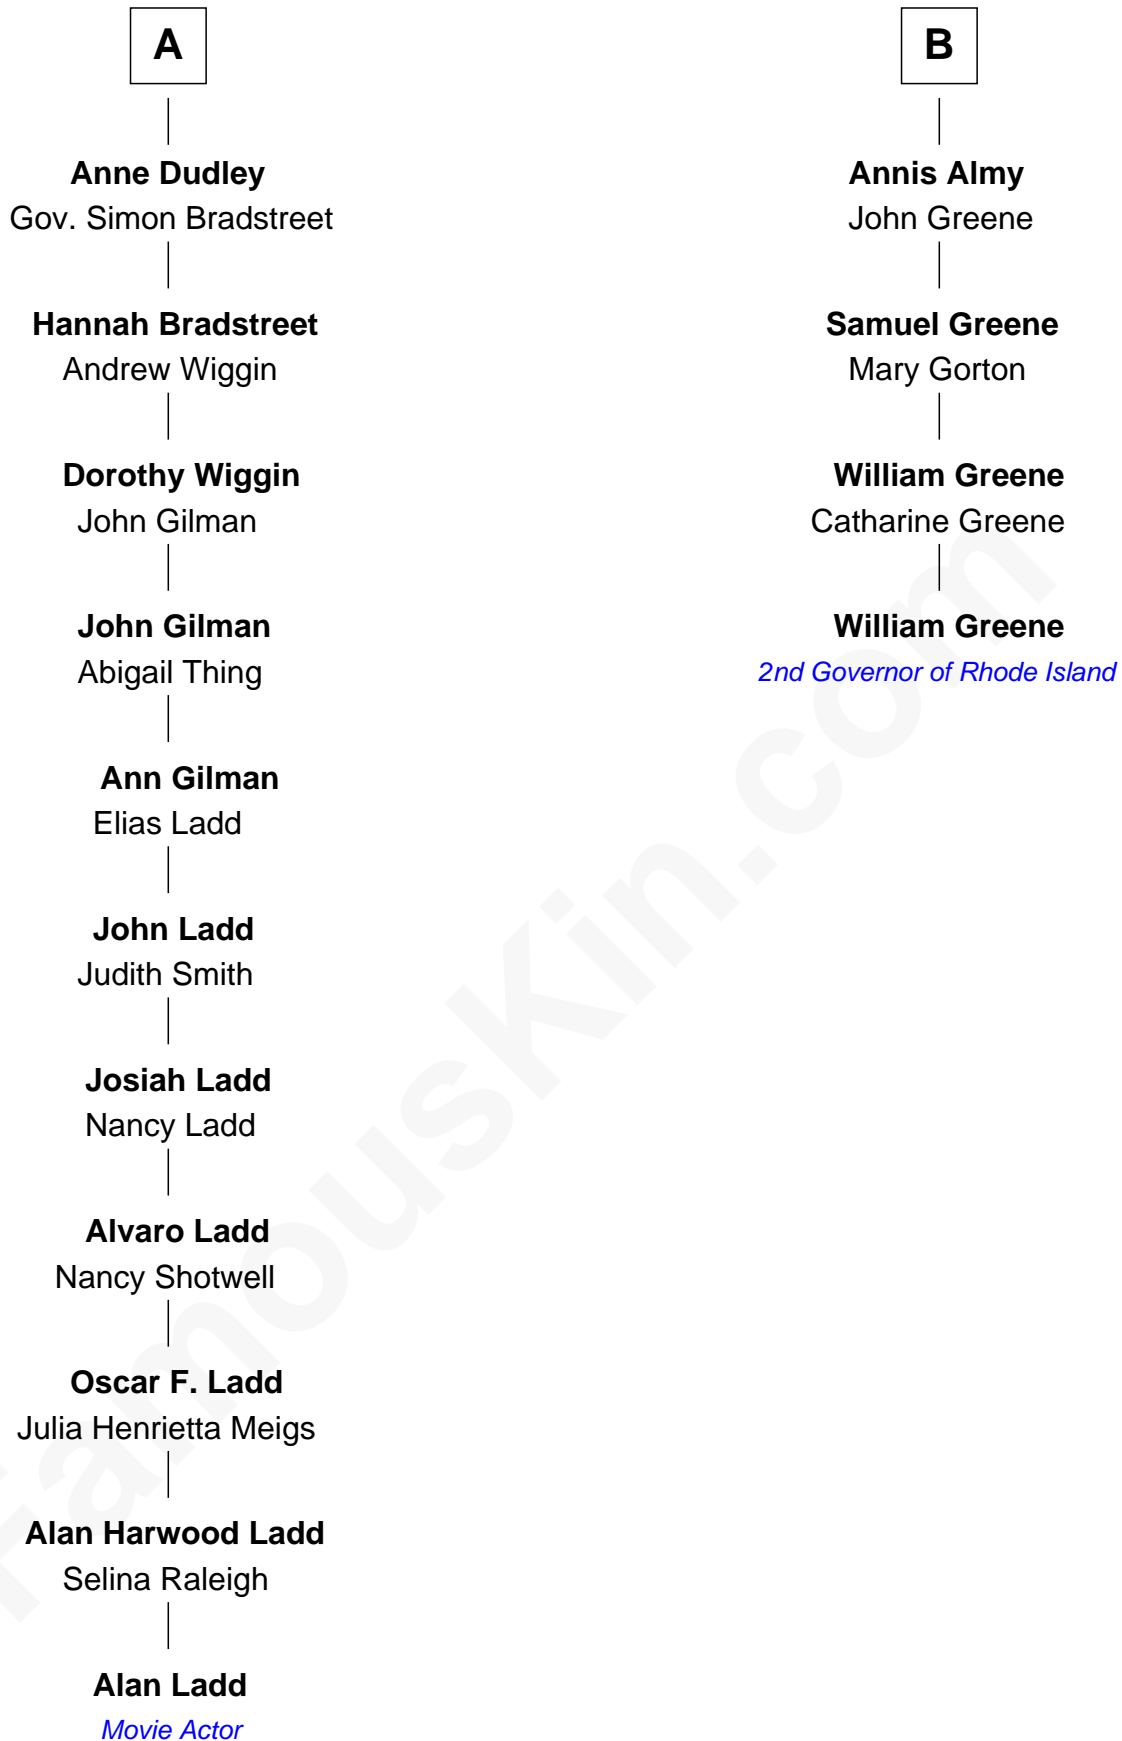

FamousKin.com Relationship Chart of

Alan Ladd

Movie Actor

10th cousin 7 times removed of

William Greene

2nd Governor of Rhode Island

William Greene photo by [Sarnold17](#) (CC BY-SA 3.0)