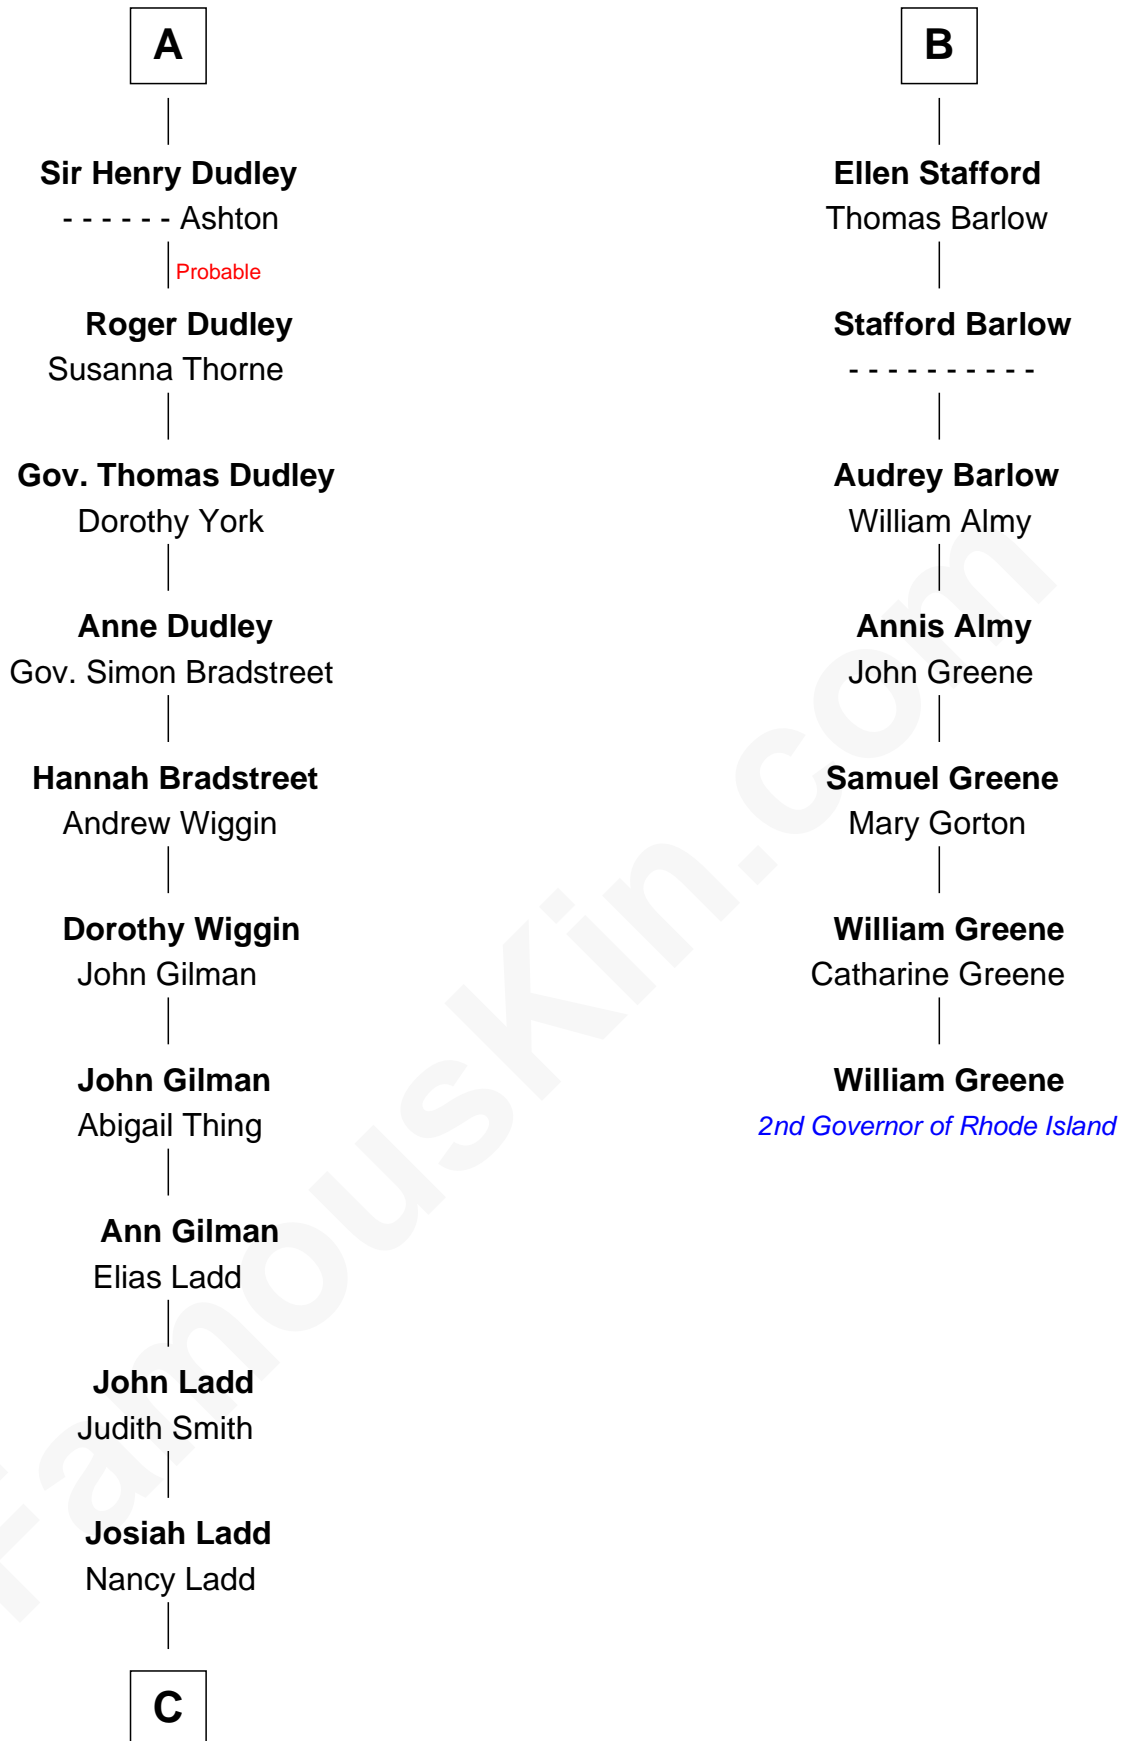

# FamousKin.com Relationship Chart of

**Alan Ladd**

*Movie Actor*

13th cousin 7 times removed of

**William Greene**

*2nd Governor of Rhode Island*

**Ralph de Stafford**

*with wife*  
*Margaret de Audley*

Eleanor Aylesbury

**William Bonville**

Katherine Neville

**Humphrey Stafford**

Katherine Fray

**Cecily Bonville**

Thomas Grey

**Sir Humphrey Stafford**

Margaret Fogge

**Cecily Grey**

Sir John Sutton

**Sir Humphrey Stafford**

Margaret Tame

**A**

**B**

**C**