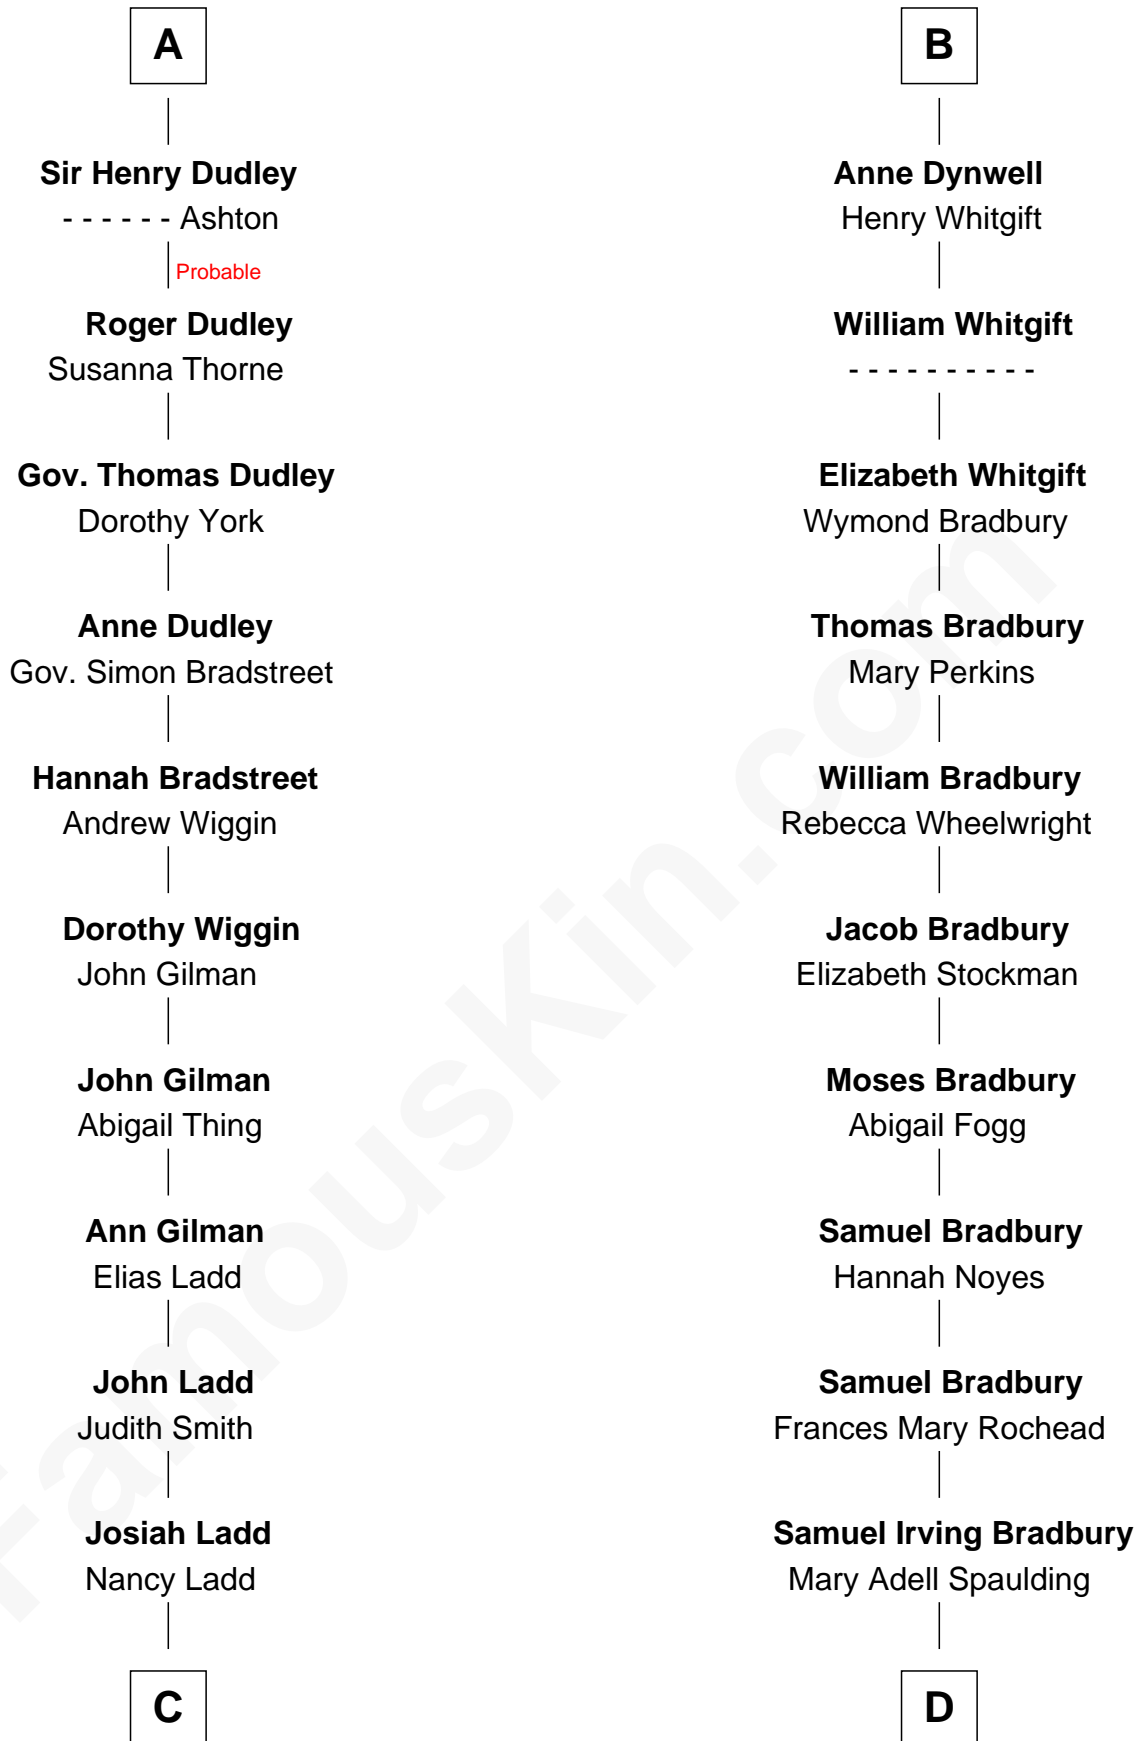

FamousKin.com Relationship Chart of

Alan Ladd
Movie Actor

19th cousin 1 time removed of

Ray Bradbury
Author of The Martian Chronicles

Sir William de Ros
Margery de Badlesmere

Thomas de Ros
Beatrice de Stafford

Margaret de Ros
Sir Reynold Grey

Margaret Grey
Sir William Bonville

William Bonville
Elizabeth Harington

William Bonville
Katherine Neville

Cecily Bonville
Thomas Grey

Cecily Grey
Sir John Sutton

A

Maud de Roos
John de Welles

John de Welles
Eleanor de Mowbray

Eudo de Welles
Maud de Greystoke

Sir Lionel de Welles
Joan de Waterton

Margaret de Welles
Sir Thomas Dymoke

Jane Dymoke
John Fulnetby

Katherine Fulnetby
William Dynwell

B

C

Alvaro Ladd
Nancy Shotwell

Oscar F. Ladd
Julia Henrietta Meigs

Alan Harwood Ladd
Selina Raleigh

Alan Ladd
Movie Actor

D

Samuel Hinkston Bradbury
Minnie Alice Davis

Leonard Spaulding Bradbury
Esther Marie Moberg