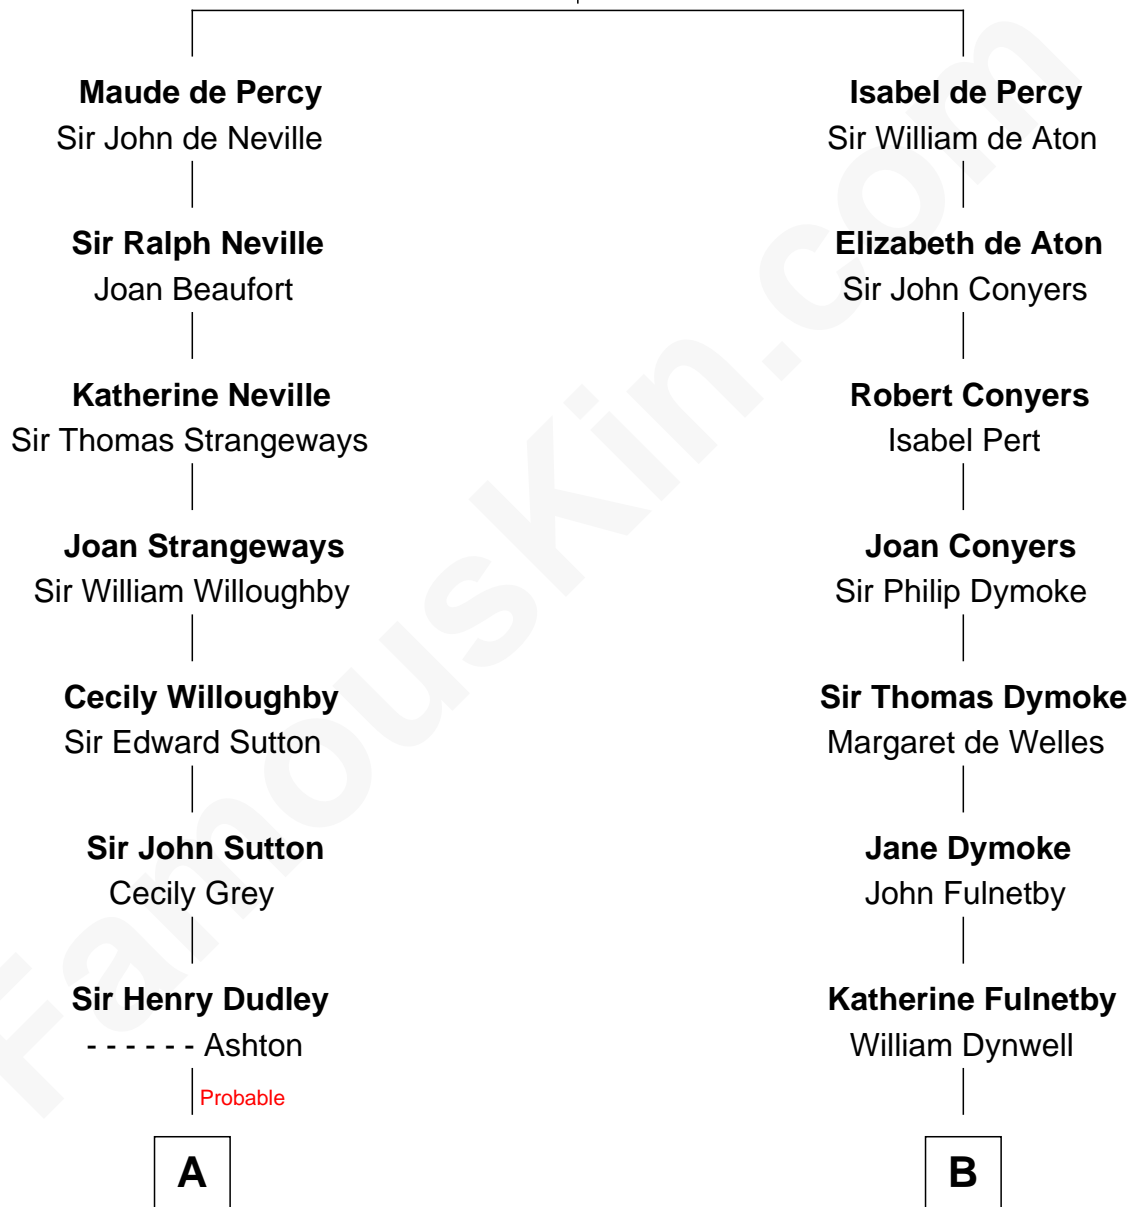

FamousKin.com Relationship Chart of

Alan Ladd

Movie Actor

19th cousin of

Ray Bradbury

Author of The Martian Chronicles

Sir Henry de Percy

Idoine de Clifford

C

Oscar F. Ladd
Julia Henrietta Meigs

Alan Harwood Ladd
Selina Raleigh

Alan Ladd
Movie Actor

D

Samuel Hinkston Bradbury
Minnie Alice Davis

Leonard Spaulding Bradbury
Esther Marie Moberg

Ray Bradbury
Author of The Martian Chronicles