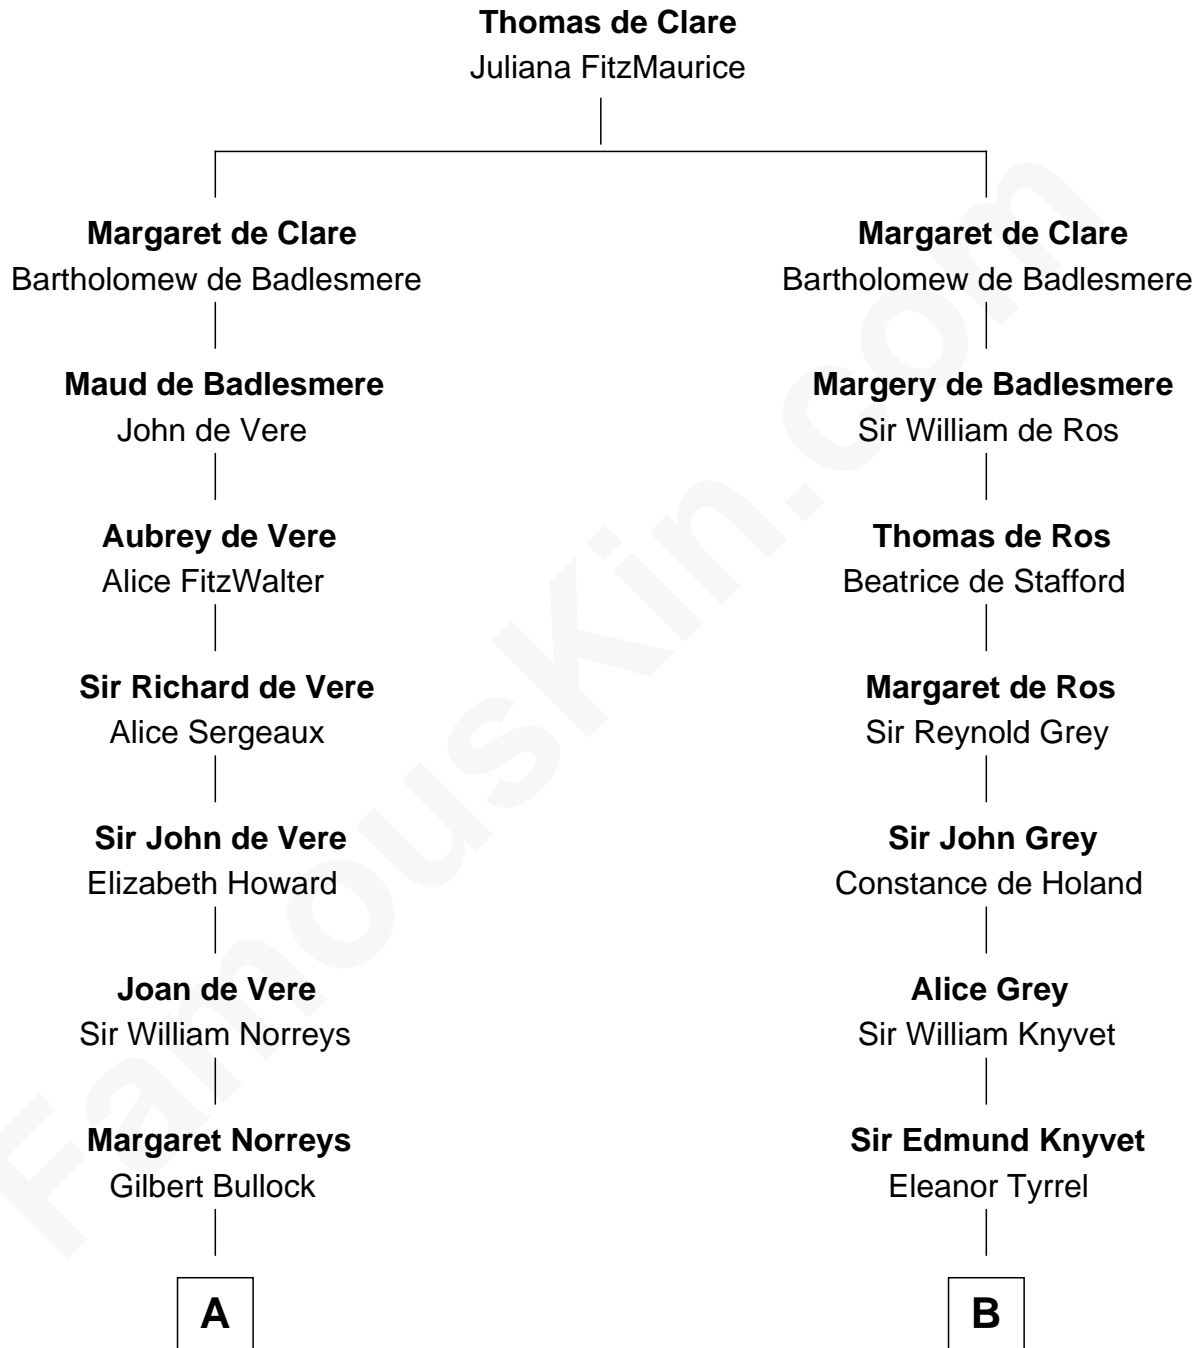

FamousKin.com Relationship Chart of

Alan Ladd
Movie Actor

19th cousin 1 time removed of

Louis Auchincloss
Author

C

Oscar F. Ladd
Julia Henrietta Meigs

Alan Harwood Ladd
Selina Raleigh

Alan Ladd
Movie Actor

D

Elizabeth Buck
John Auchincloss

John Winthrop Auchincloss
Joanna Hone Russell

Joseph Howland Auchincloss
Priscilla Dixon Stanton

Louis Auchincloss
Author

FamousKin.com