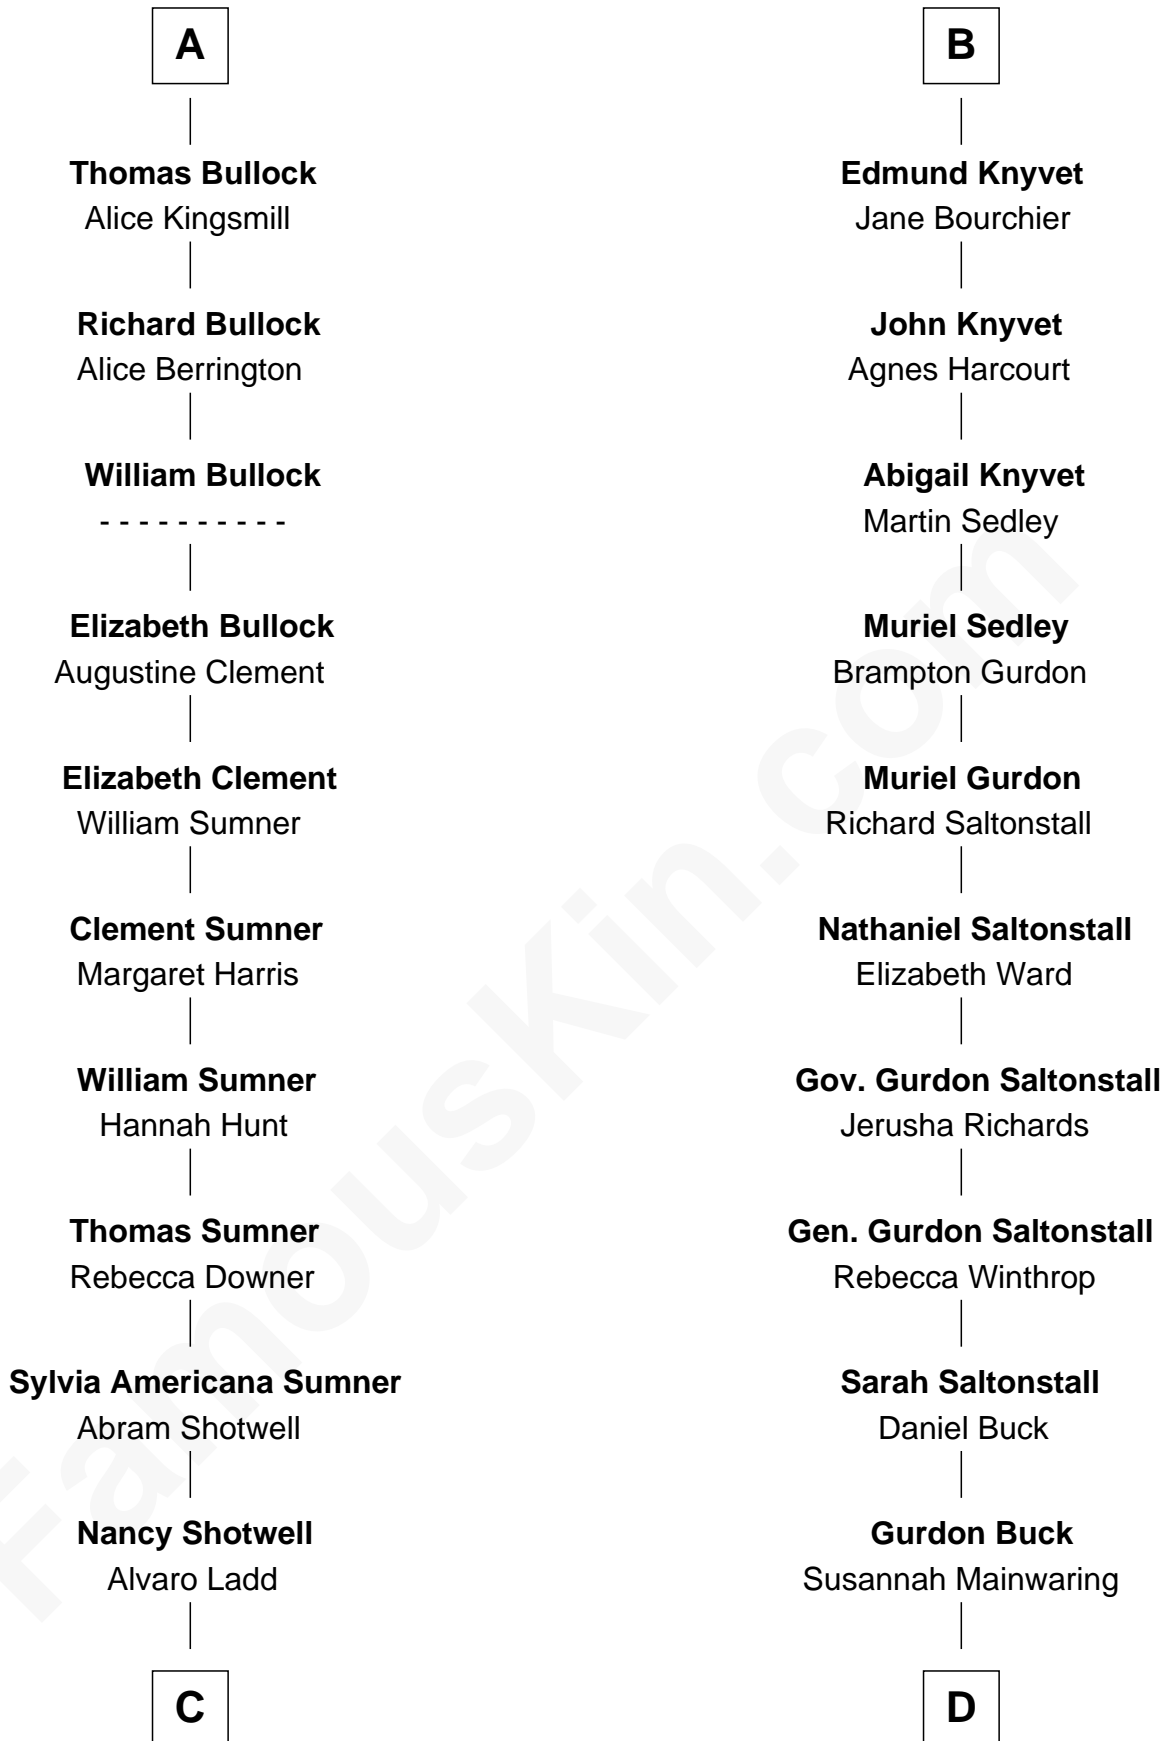

FamousKin.com Relationship Chart of

Alan Ladd
Movie Actor

19th cousin 1 time removed of

Louis Auchincloss
Author

C

Oscar F. Ladd
Julia Henrietta Meigs

Alan Harwood Ladd
Selina Raleigh

Alan Ladd
Movie Actor

D

Elizabeth Buck
John Auchincloss

John Winthrop Auchincloss
Joanna Hone Russell

Joseph Howland Auchincloss
Priscilla Dixon Stanton

Louis Auchincloss
Author

FamousKin.com