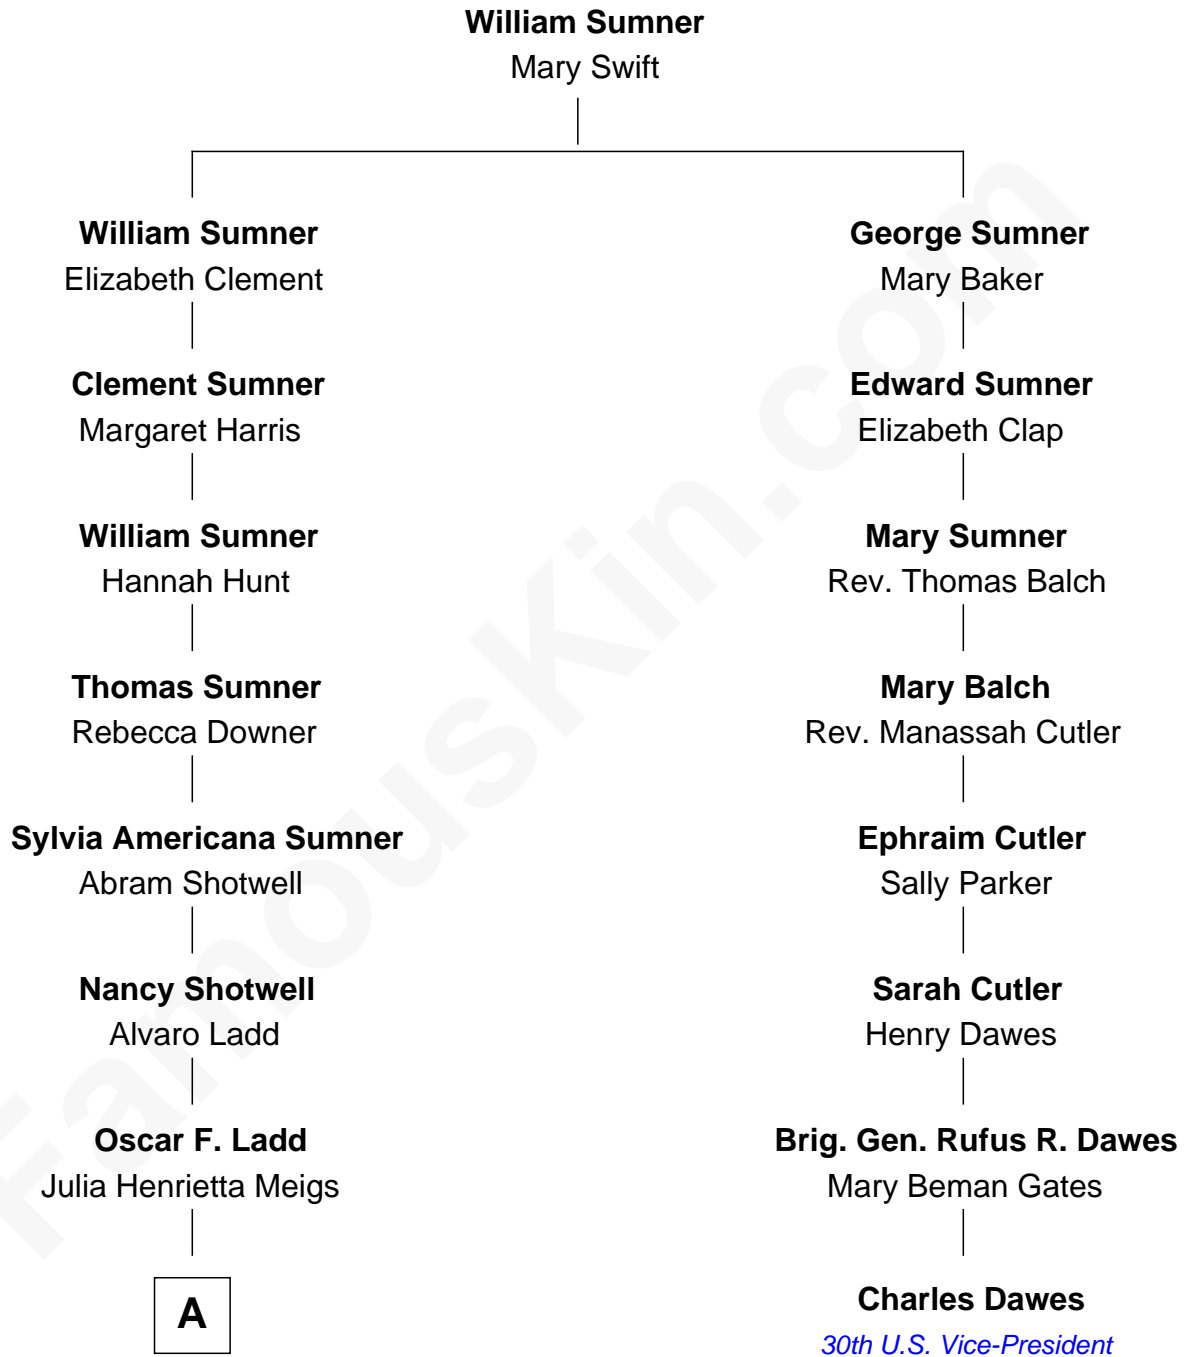

FamousKin.com Relationship Chart of

Alan Ladd
Movie Actor

7th cousin 1 time removed of

Charles Dawes
30th U.S. Vice-President

A

Alan Harwood Ladd

Selina Raleigh

Alan Ladd

Movie Actor

FamousKin.com