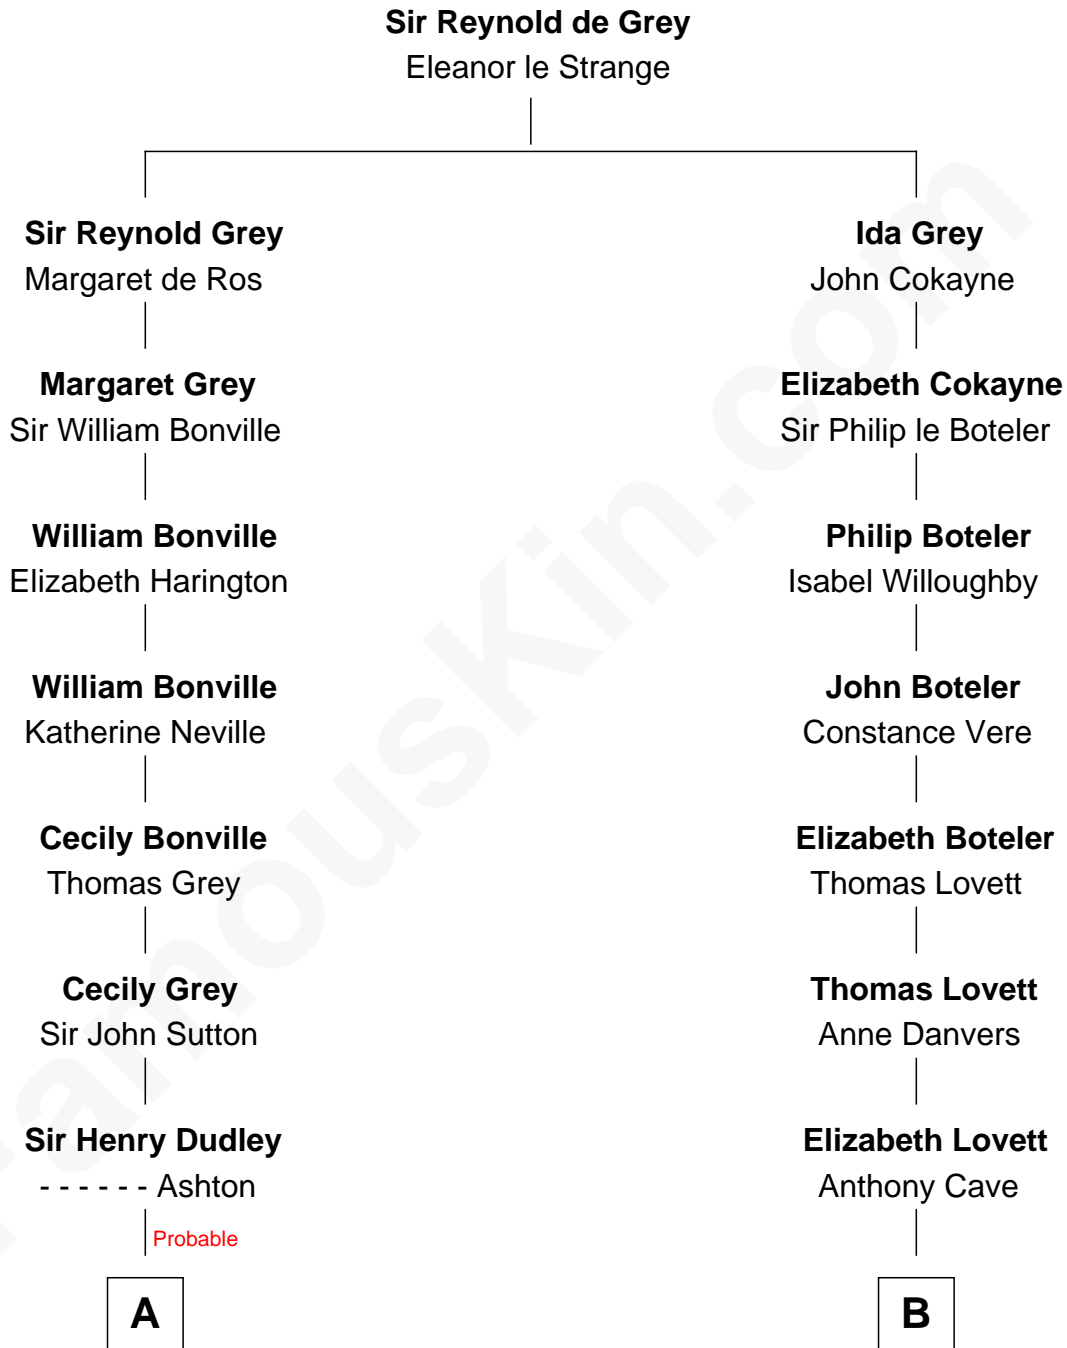

FamousKin.com Relationship Chart of

Alan Ladd
Movie Actor

16th cousin 3 times removed of

Hetty Green
"The Witch of Wall Street"

C

—
Oscar F. Ladd
Julia Henrietta Meigs

—
Alan Harwood Ladd
Selina Raleigh

—
Alan Ladd
Movie Actor

FamousKin.com