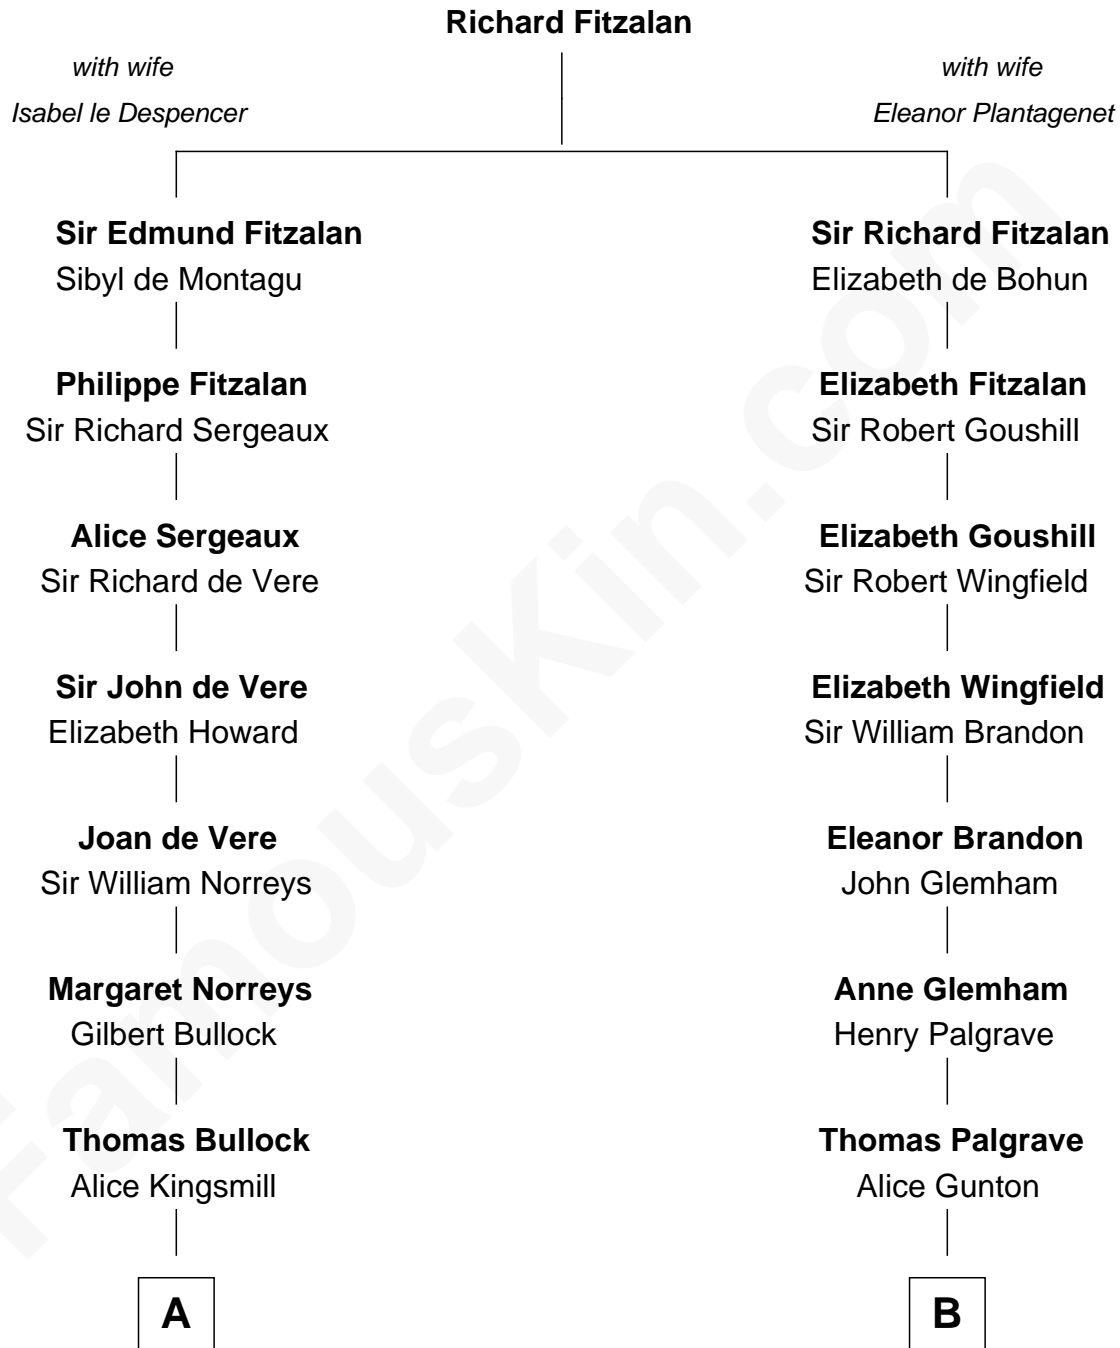

FamousKin.com Relationship Chart of

Alan Ladd
Movie Actor

17th cousin 1 time removed of

Hetty Green
"The Witch of Wall Street"

C

Alan Harwood Ladd

Selina Raleigh

Alan Ladd