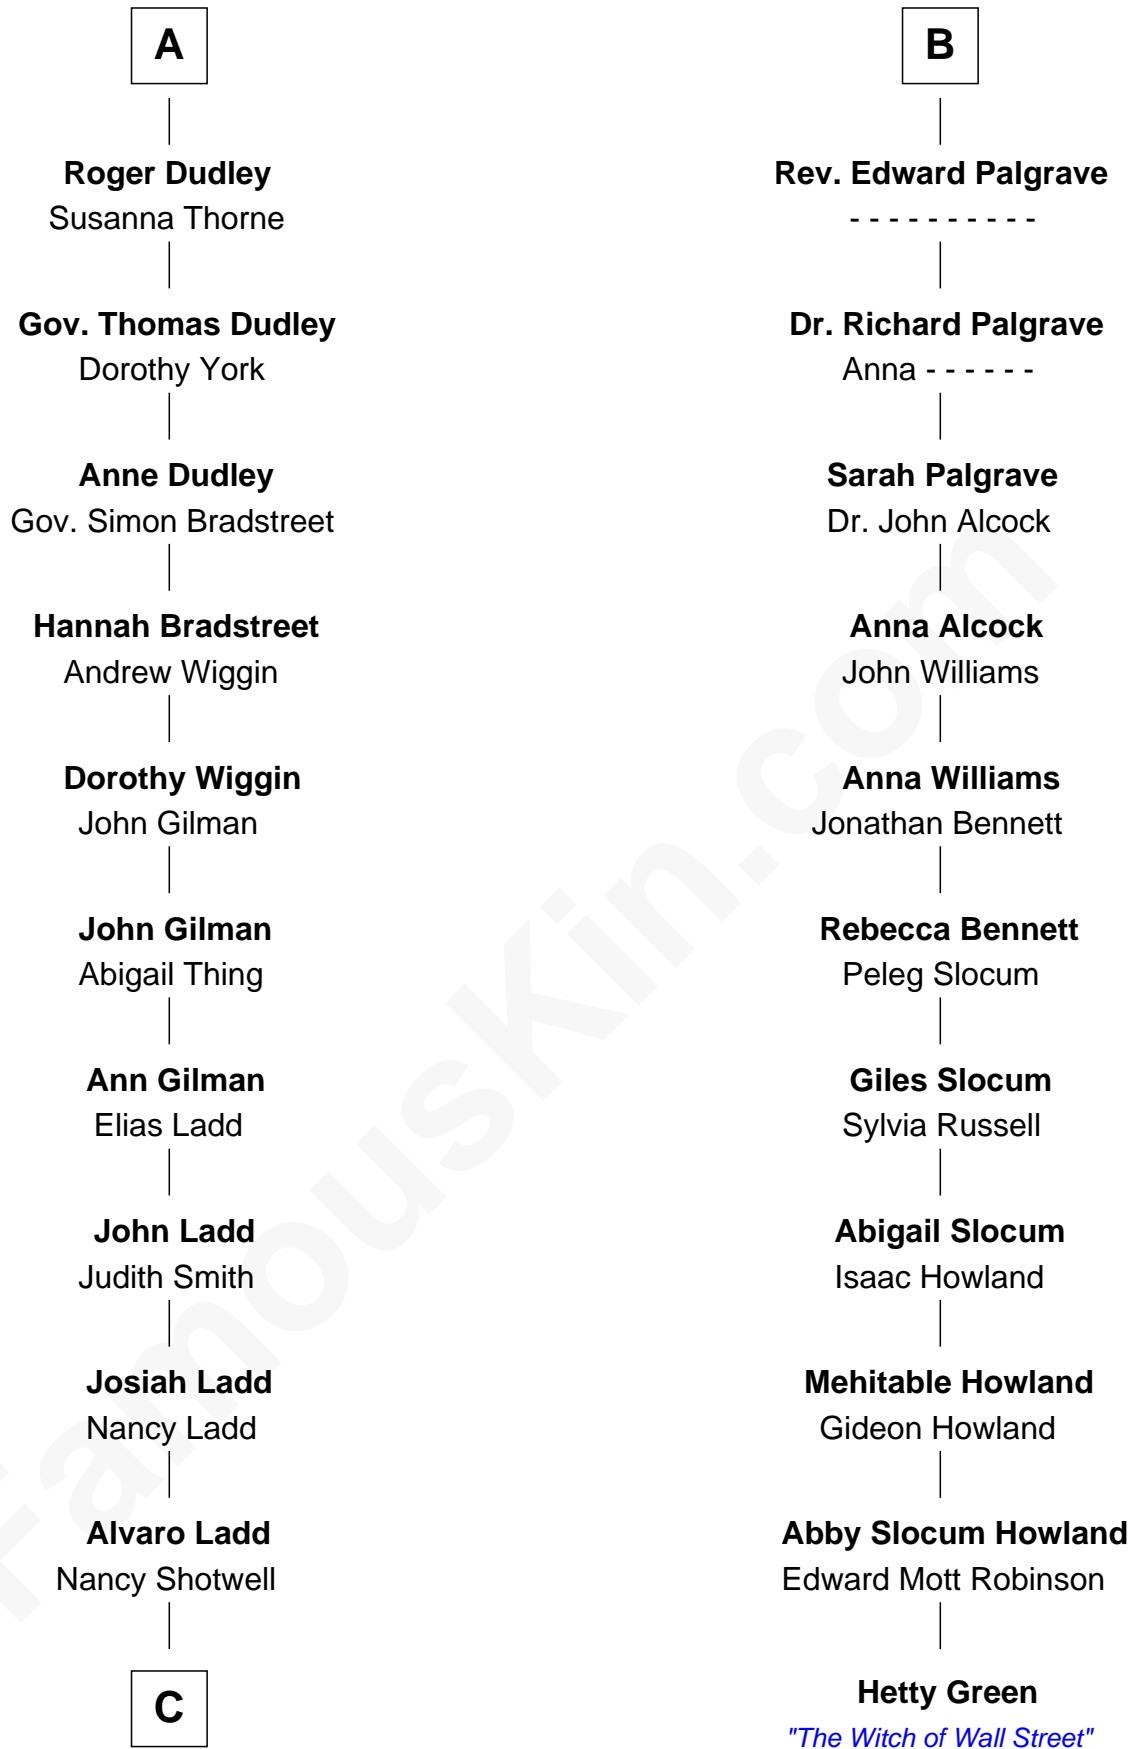

FamousKin.com Relationship Chart of

Alan Ladd
Movie Actor

17th cousin 2 times removed of

Hetty Green
"The Witch of Wall Street"

C

—
Oscar F. Ladd
Julia Henrietta Meigs

—
Alan Harwood Ladd
Selina Raleigh

—
Alan Ladd
Movie Actor

FamousKin.com