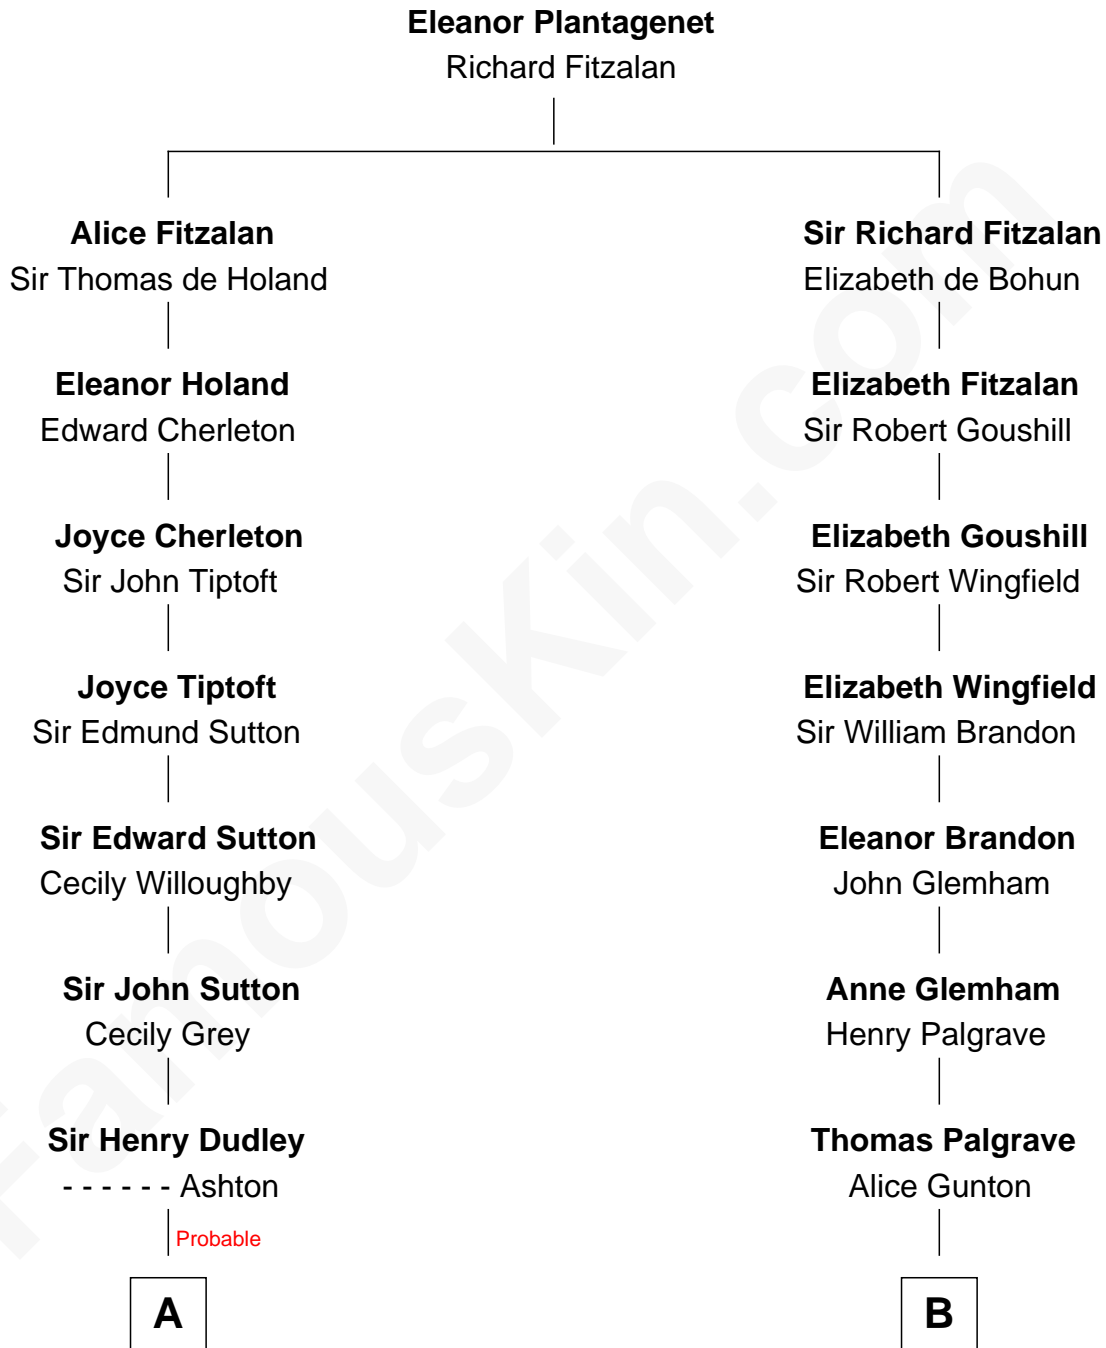

FamousKin.com Relationship Chart of

Alan Ladd
Movie Actor

17th cousin 2 times removed of

Hetty Green
"The Witch of Wall Street"

C

—
Oscar F. Ladd
Julia Henrietta Meigs

—
Alan Harwood Ladd
Selina Raleigh

—
Alan Ladd
Movie Actor

FamousKin.com